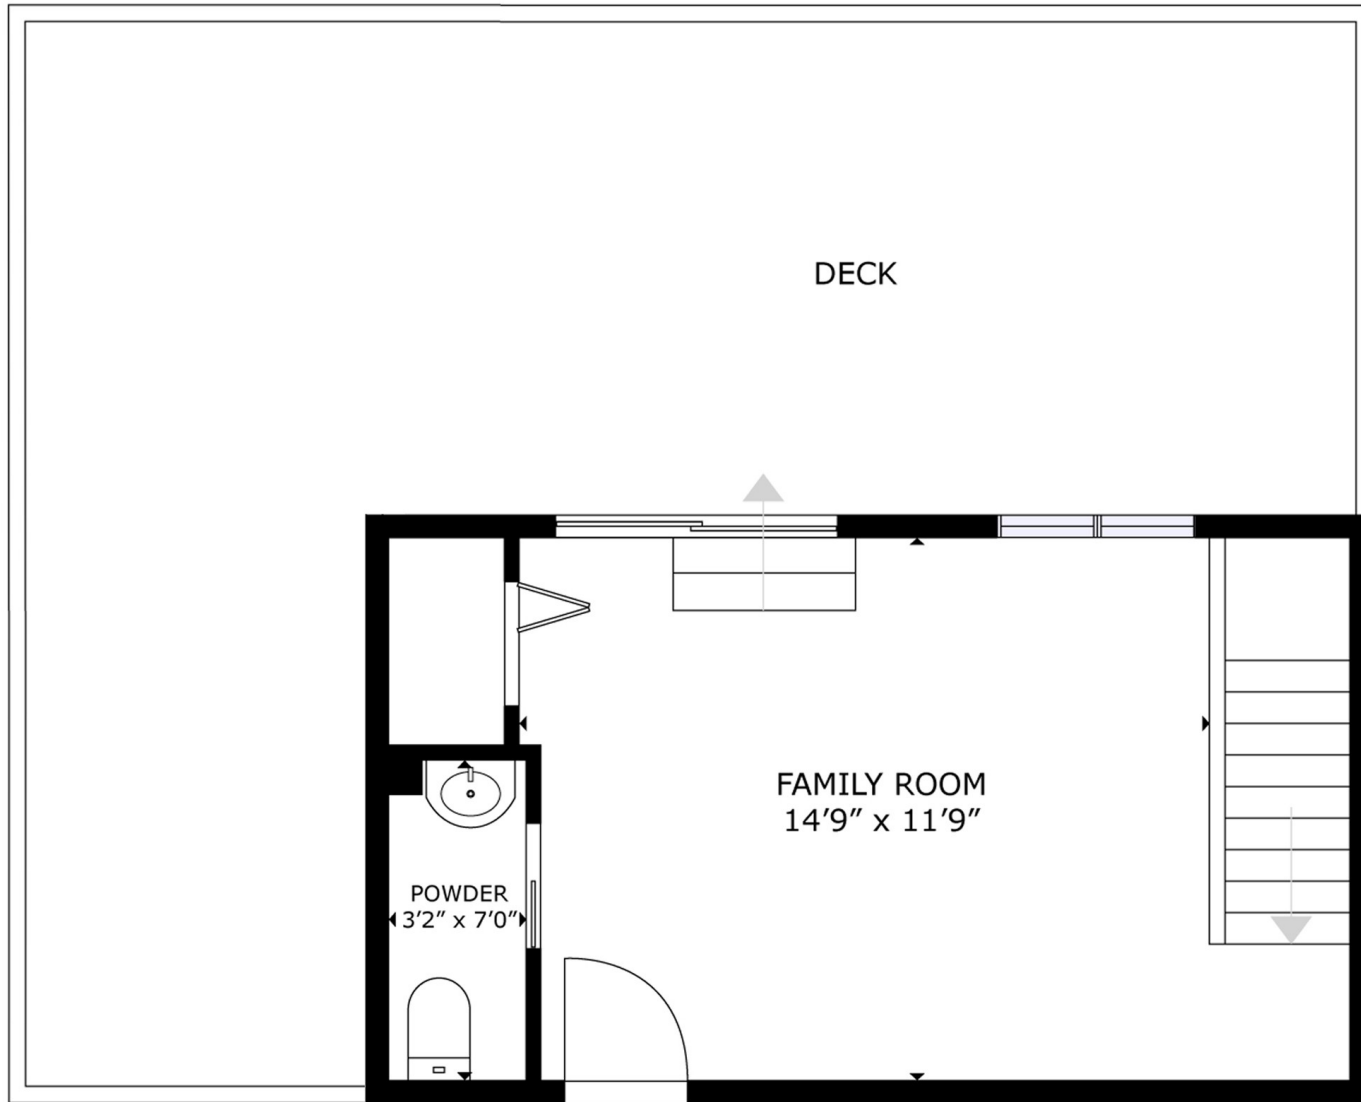

385 Boul. Deguire, PH1008, Ville St-Laurent  
Ground Floor

GROSS INTERNAL AREA  
FLOOR 1: 914 sq.ft, FLOOR 2: 247 sq.ft  
TOTAL: 1161 sq.ft

SIZES AND DIMENSIONS ARE APPROXIMATE, ACTUAL MAY VARY.

385 Boul. Deguire, PH1008, Ville St-Laurent  
Floor 2

GROSS INTERNAL AREA  
FLOOR 1: 914 sq.ft, FLOOR 2: 247 sq.ft  
TOTAL: 1161 sq.ft  
SIZES AND DIMENSIONS ARE APPROXIMATE, ACTUAL MAY VARY.