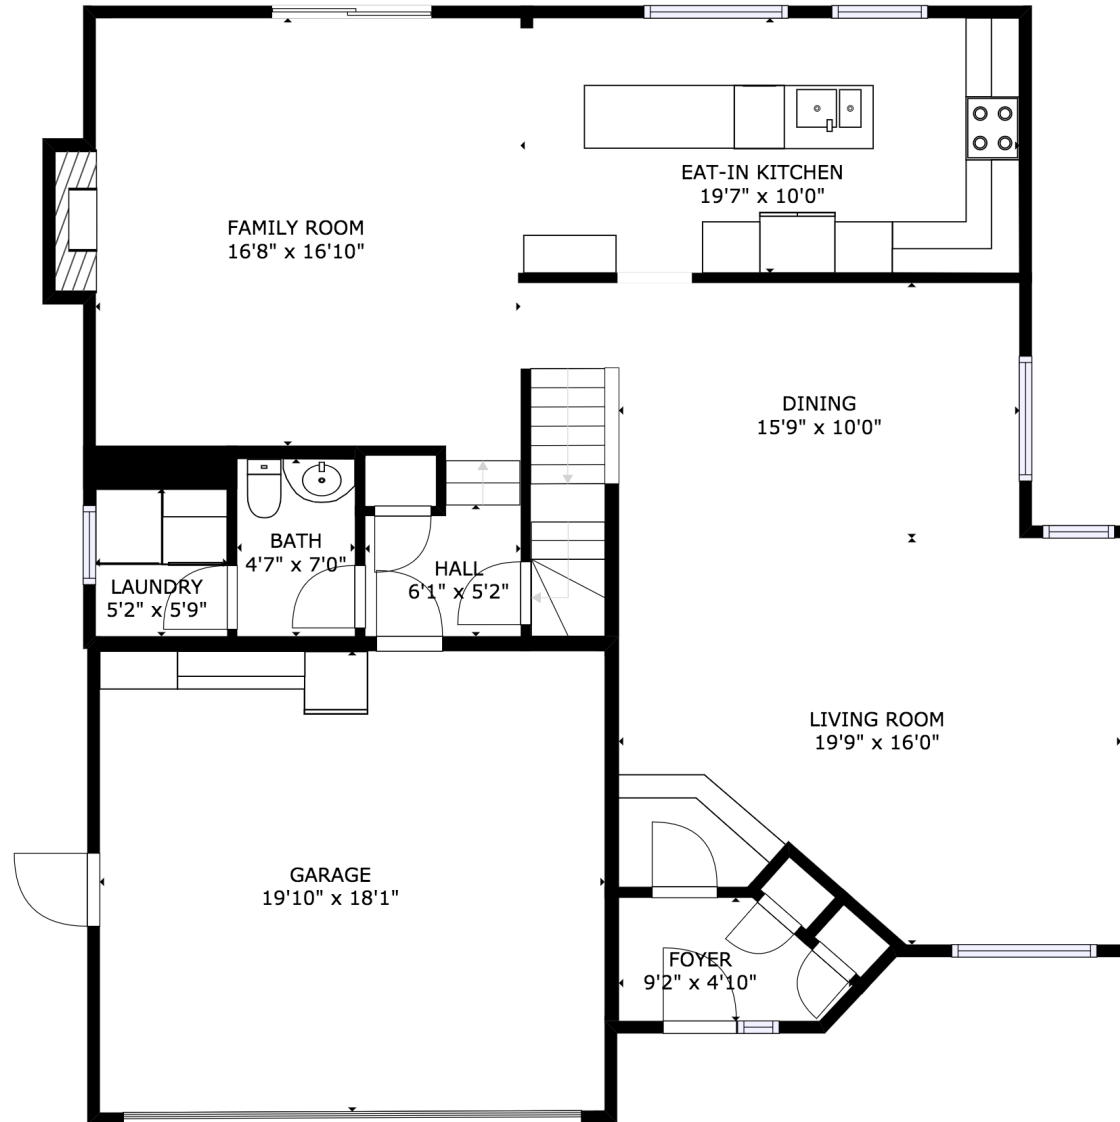

GROSS INTERNAL AREA  
FLOOR 1: 1135 sq ft, FLOOR 2: 1174 sq ft  
FLOOR 3: 932 sq ft, EXCLUDED AREAS:  
GARAGE: 359 sq ft  
TOTAL: 3240 sq ft

SIZES AND DIMENSIONS ARE APPROXIMATE, ACTUAL MAY VARY.

GROSS INTERNAL AREA  
 FLOOR 1: 1135 sq ft, FLOOR 2: 1174 sq ft  
 FLOOR 3: 932 sq ft, EXCLUDED AREAS:  
 GARAGE: 359 sq ft  
 TOTAL: 3240 sq ft

SIZES AND DIMENSIONS ARE APPROXIMATE, ACTUAL MAY VARY.

GROSS INTERNAL AREA  
 FLOOR 1: 1135 sq ft, FLOOR 2: 1174 sq ft  
 FLOOR 3: 932 sq ft, EXCLUDED AREAS:  
 GARAGE: 359 sq ft  
 TOTAL: 3240 sq ft

SIZES AND DIMENSIONS ARE APPROXIMATE, ACTUAL MAY VARY.