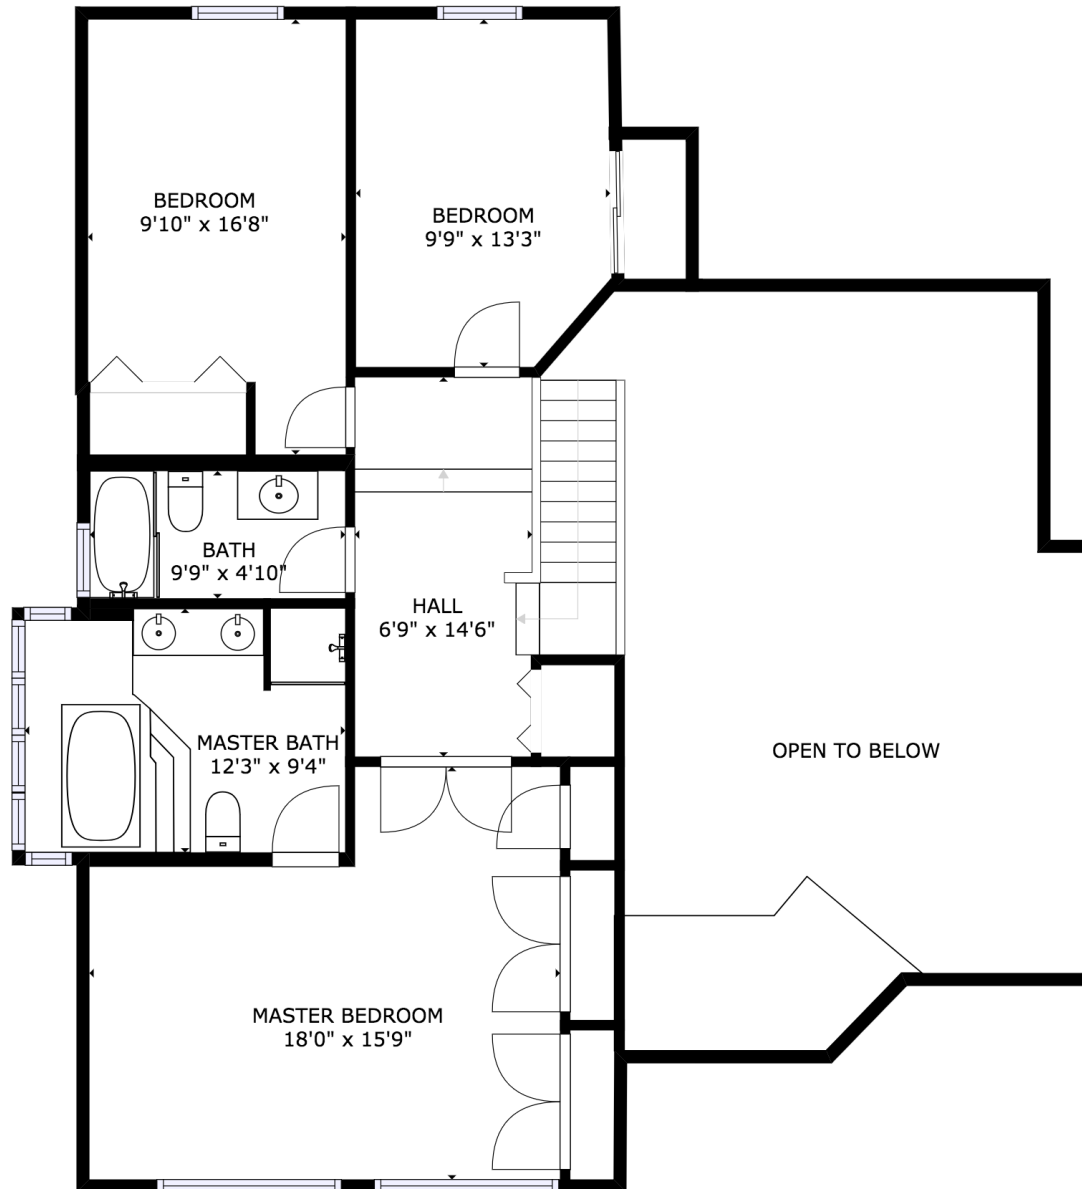

GROSS INTERNAL AREA  
FLOOR 1: 1135 sq ft, FLOOR 2: 1174 sq ft  
FLOOR 3: 932 sq ft, EXCLUDED AREAS:  
GARAGE: 359 sq ft  
TOTAL: 3240 sq ft

SIZES AND DIMENSIONS ARE APPROXIMATE, ACTUAL MAY VARY.

GROSS INTERNAL AREA  
 FLOOR 1: 1135 sq ft, FLOOR 2: 1174 sq ft  
 FLOOR 3: 932 sq ft, EXCLUDED AREAS:  
 GARAGE: 359 sq ft  
 TOTAL: 3240 sq ft

SIZES AND DIMENSIONS ARE APPROXIMATE, ACTUAL MAY VARY.

GROSS INTERNAL AREA  
 FLOOR 1: 1135 sq ft, FLOOR 2: 1174 sq ft  
 FLOOR 3: 932 sq ft, EXCLUDED AREAS:  
 GARAGE: 359 sq ft  
 TOTAL: 3240 sq ft

SIZES AND DIMENSIONS ARE APPROXIMATE, ACTUAL MAY VARY.