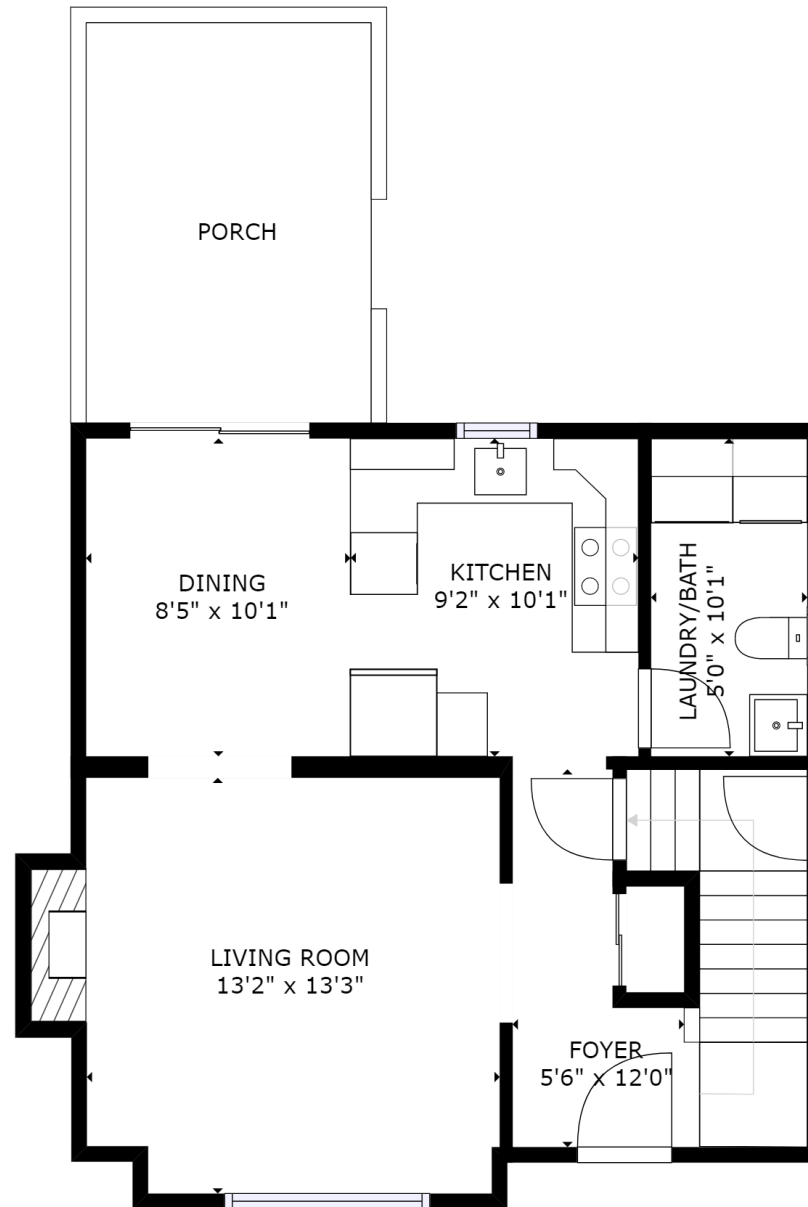

GROSS INTERNAL AREA  
FLOOR 1: 417 sq ft, FLOOR 2: 543 sq ft  
FLOOR 3: 538 sq ft  
TOTAL: 1498 sq ft

SIZES AND DIMENSIONS ARE APPROXIMATE, ACTUAL MAY VARY.

FLOOR 1

GROSS INTERNAL AREA  
 FLOOR 1: 417 sq ft, FLOOR 2: 543 sq ft  
 FLOOR 3: 538 sq ft  
 TOTAL: 1498 sq ft

SIZES AND DIMENSIONS ARE APPROXIMATE, ACTUAL MAY VARY.

FLOOR 2

GROSS INTERNAL AREA  
 FLOOR 1: 417 sq ft, FLOOR 2: 543 sq ft  
 FLOOR 3: 538 sq ft  
 TOTAL: 1498 sq ft

SIZES AND DIMENSIONS ARE APPROXIMATE, ACTUAL MAY VARY.

FLOOR 3