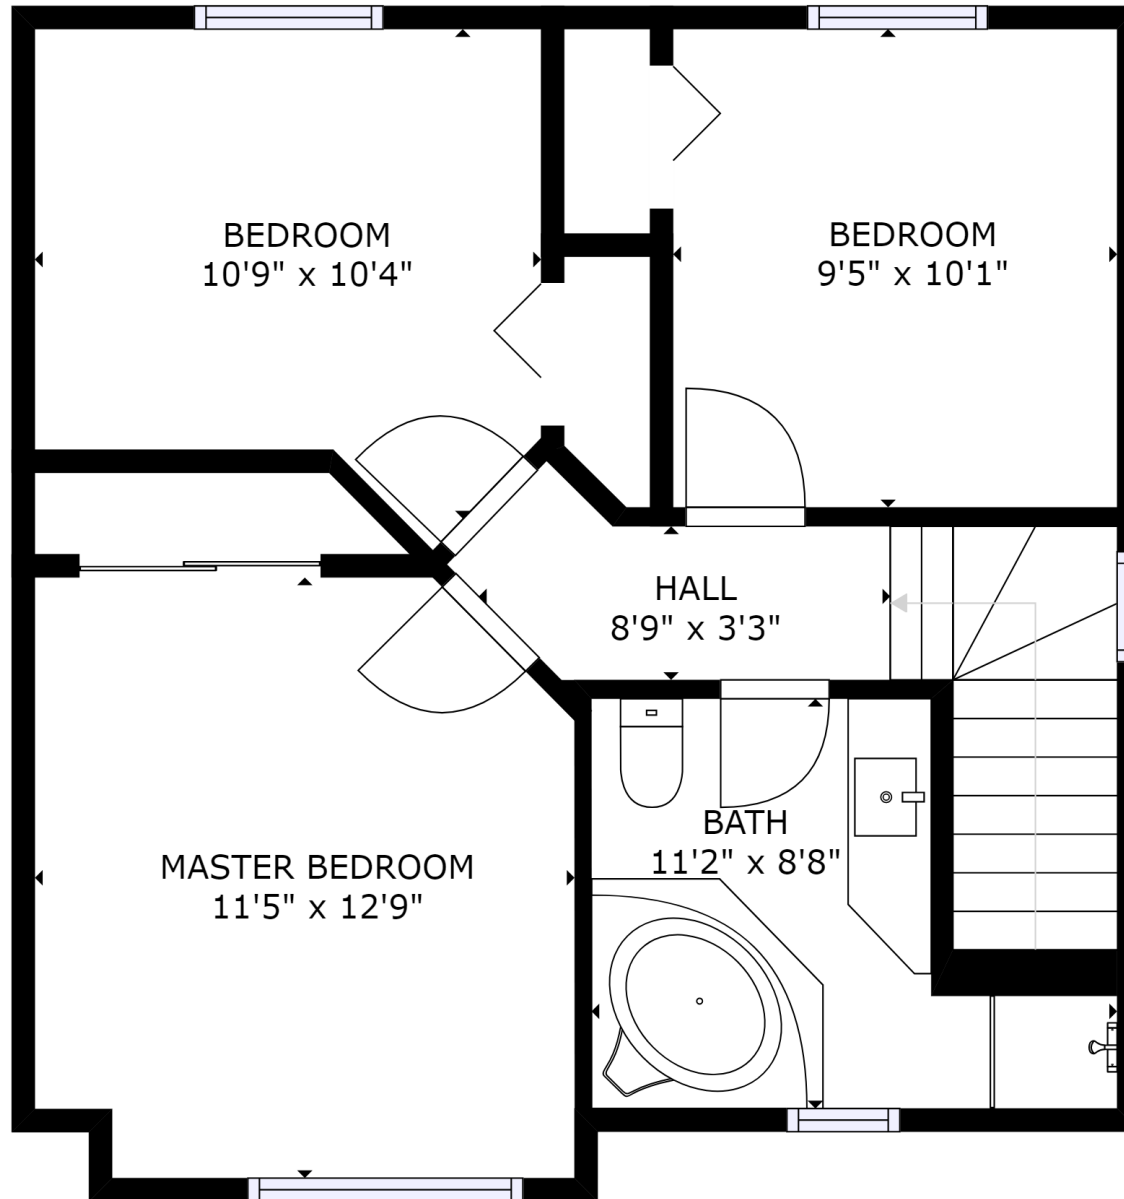

GROSS INTERNAL AREA  
FLOOR 1: 417 sq ft, FLOOR 2: 543 sq ft  
FLOOR 3: 538 sq ft  
TOTAL: 1498 sq ft

SIZES AND DIMENSIONS ARE APPROXIMATE, ACTUAL MAY VARY.

FLOOR 1

GROSS INTERNAL AREA  
 FLOOR 1: 417 sq ft, FLOOR 2: 543 sq ft  
 FLOOR 3: 538 sq ft  
 TOTAL: 1498 sq ft

SIZES AND DIMENSIONS ARE APPROXIMATE, ACTUAL MAY VARY.

FLOOR 2

GROSS INTERNAL AREA  
 FLOOR 1: 417 sq ft, FLOOR 2: 543 sq ft  
 FLOOR 3: 538 sq ft  
 TOTAL: 1498 sq ft

SIZES AND DIMENSIONS ARE APPROXIMATE, ACTUAL MAY VARY.

FLOOR 3