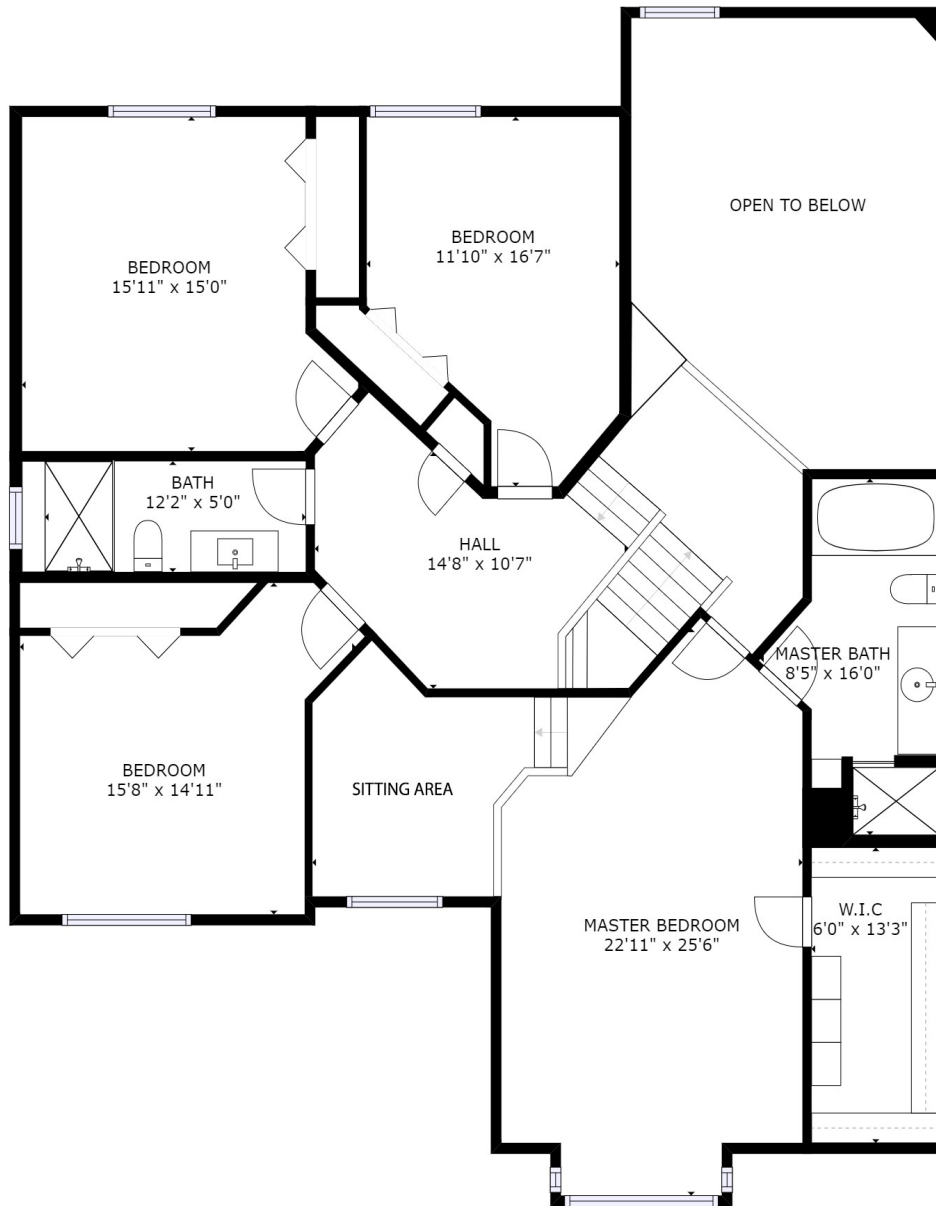

GROSS INTERNAL AREA
 FLOOR 1: 1501 sq ft, FLOOR 2: 1477 sq ft
 FLOOR 3: 1562 sq ft, EXCLUDED AREAS:
 GARAGE: 400 sq ft
 TOTAL: 4540 sq ft

SIZES AND DIMENSIONS ARE APPROXIMATE, ACTUAL MAY VARY.

FLOOR 1

kw CONNEXION
 KELLERWILLIAMS.
 Wilson Ramcharan - 514-900-5507
 Courtier Immobilier Résidentiel

GROSS INTERNAL AREA
 FLOOR 1: 1501 sq ft, FLOOR 2: 1477 sq ft
 FLOOR 3: 1562 sq ft, EXCLUDED AREAS:
 GARAGE: 400 sq ft
 TOTAL: 4540 sq ft

SIZES AND DIMENSIONS ARE APPROXIMATE, ACTUAL MAY VARY.

FLOOR 2

kw CONNEXION
 KELLERWILLIAMS.
 Wilson Ramcharan - 514-900-5507
 Courtier Immobilier Résidentiel

GROSS INTERNAL AREA
 FLOOR 1: 1501 sq ft, FLOOR 2: 1477 sq ft
 FLOOR 3: 1562 sq ft, EXCLUDED AREAS:
 GARAGE: 400 sq ft
 TOTAL: 4540 sq ft

SIZES AND DIMENSIONS ARE APPROXIMATE, ACTUAL MAY VARY.

FLOOR 3

kw CONNEXION
 KELLERWILLIAMS.
 Wilson Ramcharan - 514-900-5507
 Courtier Immobilier Résidentiel