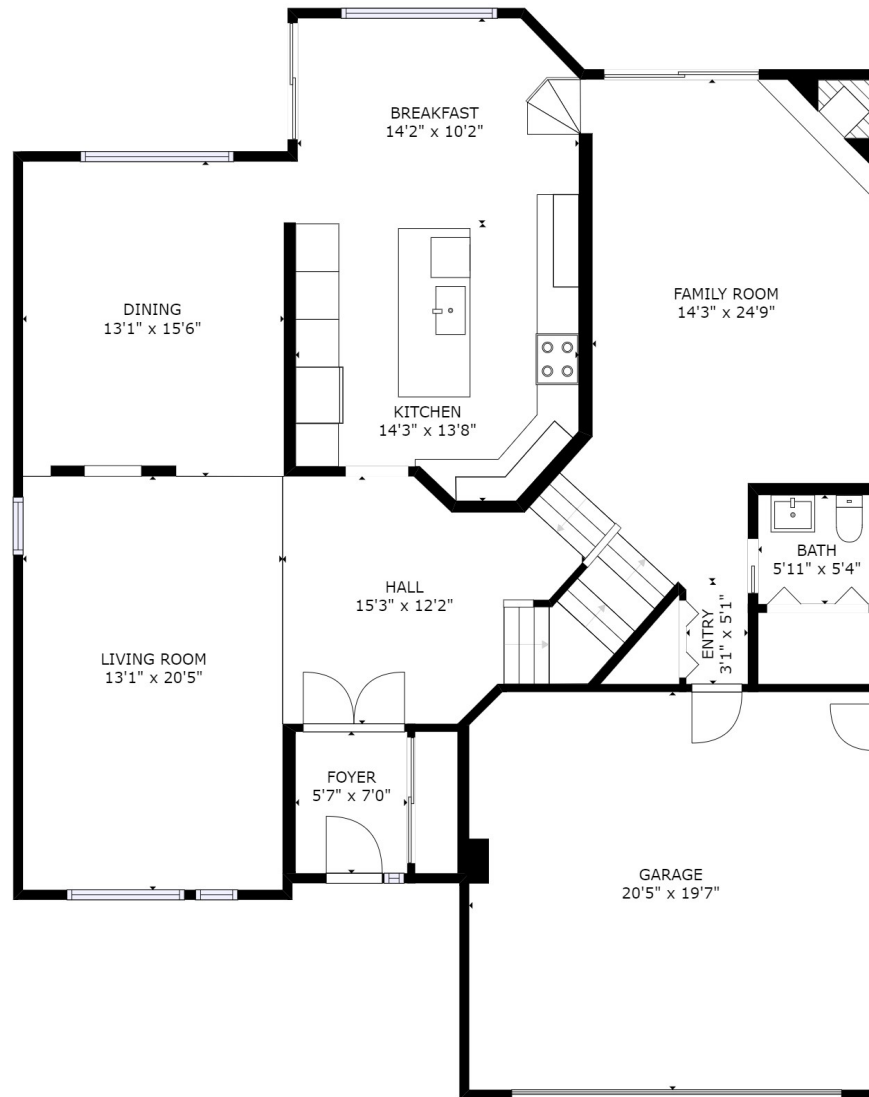

GROSS INTERNAL AREA
 FLOOR 1: 1501 sq ft, FLOOR 2: 1477 sq ft
 FLOOR 3: 1562 sq ft, EXCLUDED AREAS:
 GARAGE: 400 sq ft
 TOTAL: 4540 sq ft

SIZES AND DIMENSIONS ARE APPROXIMATE, ACTUAL MAY VARY.

FLOOR 1

kw CONNEXION
 KELLERWILLIAMS.
 Wilson Ramcharan - 514-900-5507
 Courtier Immobilier Résidentiel

GROSS INTERNAL AREA
 FLOOR 1: 1501 sq ft, FLOOR 2: 1477 sq ft
 FLOOR 3: 1562 sq ft, EXCLUDED AREAS:
 GARAGE: 400 sq ft
 TOTAL: 4540 sq ft

SIZES AND DIMENSIONS ARE APPROXIMATE, ACTUAL MAY VARY.

FLOOR 2

kw CONNEXION
 KELLERWILLIAMS.
 Wilson Ramcharan - 514-900-5507
 Courtier Immobilier Résidentiel

GROSS INTERNAL AREA
 FLOOR 1: 1501 sq ft, FLOOR 2: 1477 sq ft
 FLOOR 3: 1562 sq ft, EXCLUDED AREAS:
 GARAGE: 400 sq ft
 TOTAL: 4540 sq ft

SIZES AND DIMENSIONS ARE APPROXIMATE, ACTUAL MAY VARY.

FLOOR 3

kw CONNEXION
 KELLERWILLIAMS.
 Wilson Ramcharan - 514-900-5507
 Courtier Immobilier Résidentiel