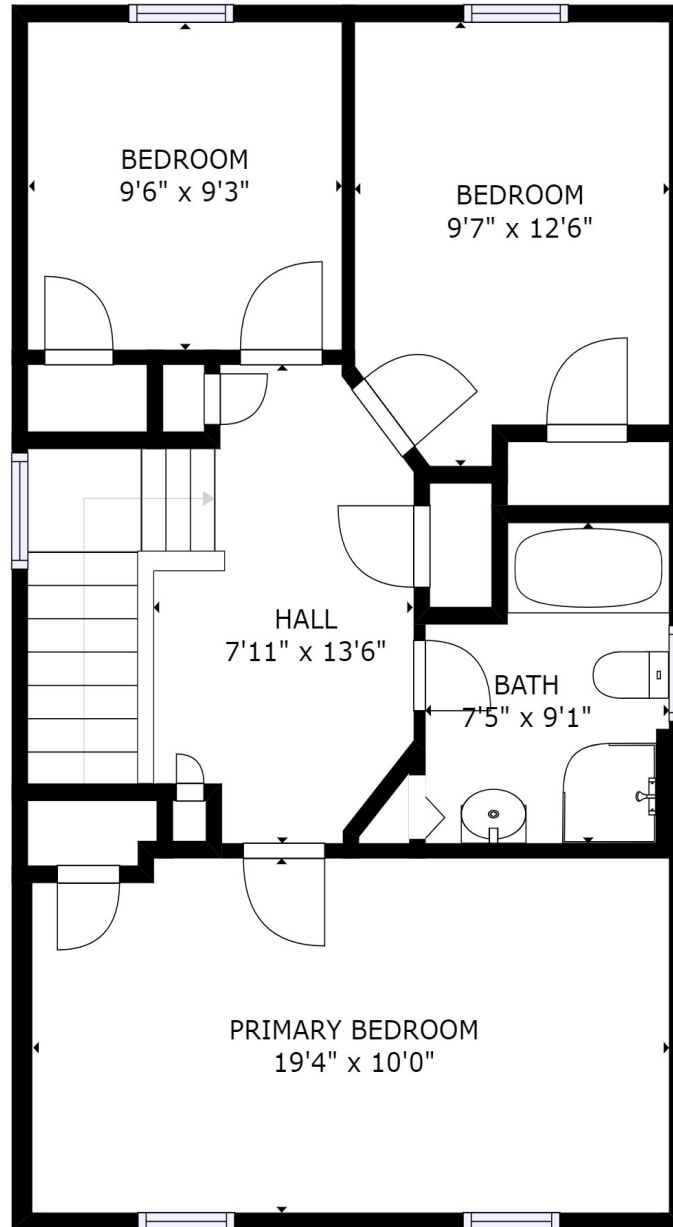

GROSS INTERNAL AREA
 FLOOR 1: 655 sq. ft, FLOOR 2: 655 sq. ft
 TOTAL: 1310 sq. ft
 SIZES AND DIMENSIONS ARE APPROXIMATE, ACTUAL MAY VARY.

FLOOR 1

514-500-5455
 groupeimmosolutions.com
 KW Connexion
 Agence Immobilière

FLOOR 2

GROSS INTERNAL AREA
 FLOOR 1: 655 sq. ft, FLOOR 2: 655 sq. ft
 TOTAL: 1310 sq. ft
 SIZES AND DIMENSIONS ARE APPROXIMATE, ACTUAL MAY VARY.

514-500-5455
 groupeimmosolutions.com
 KW Connexion
 Agence Immobilière