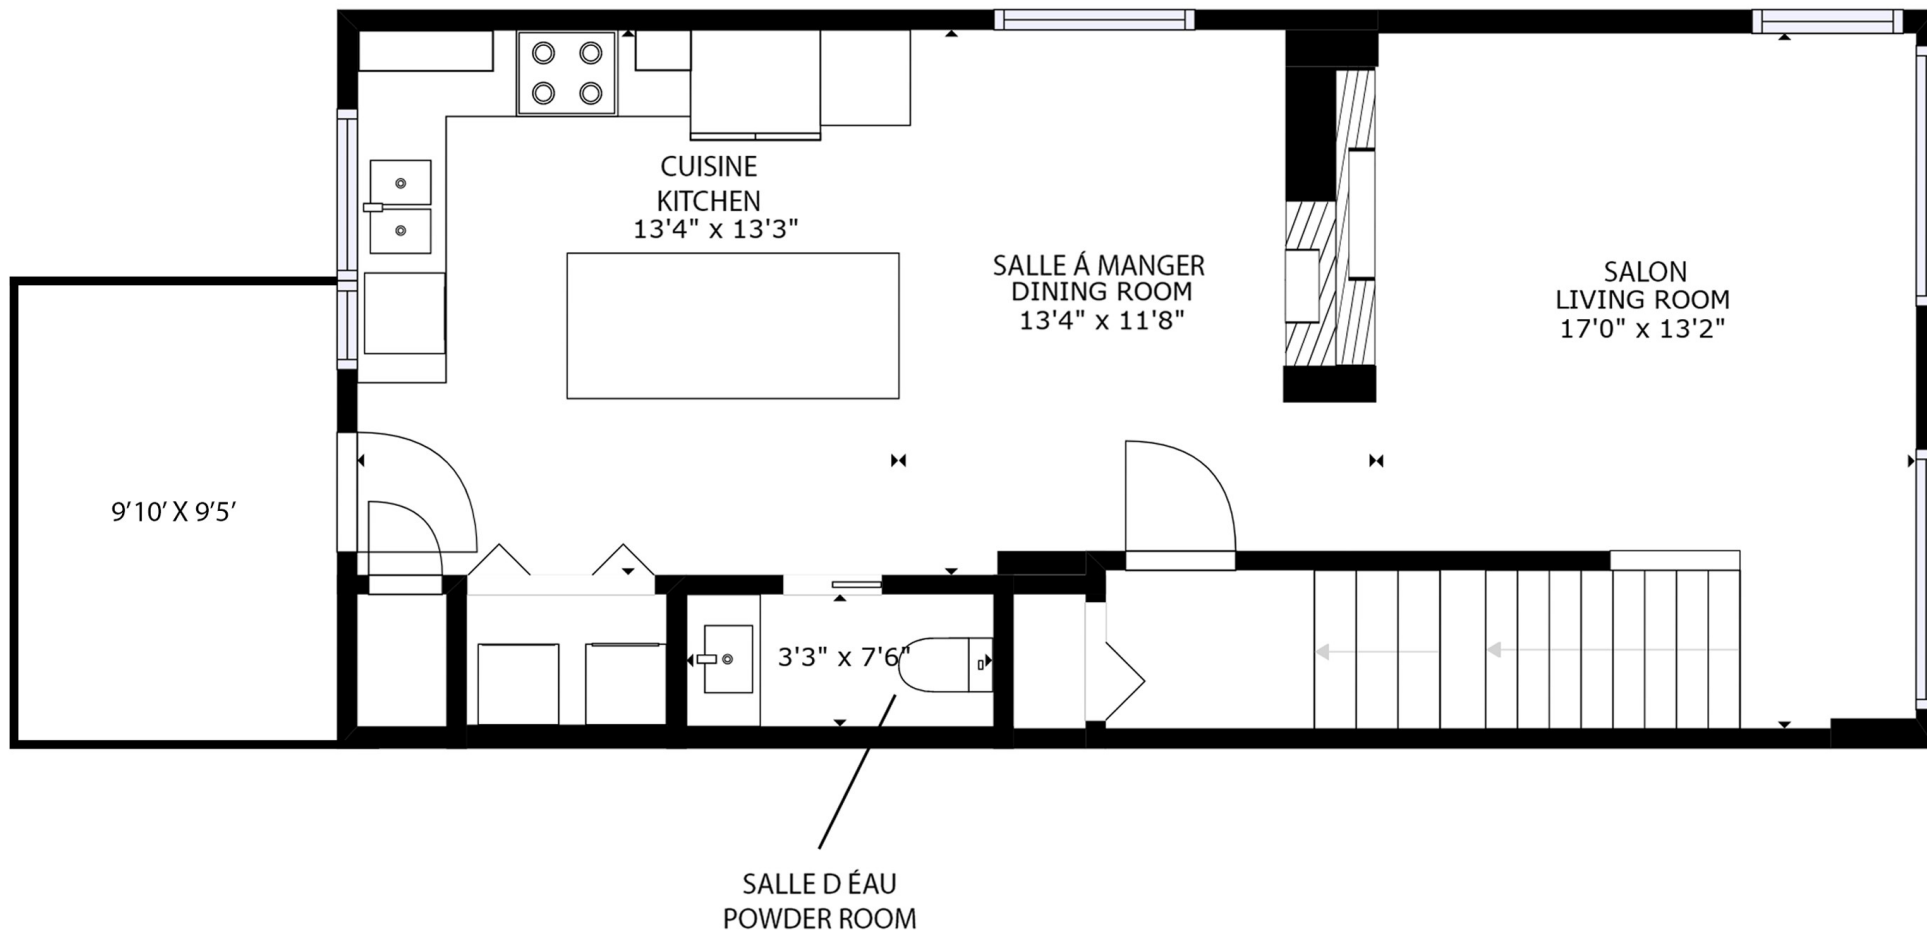

GROSS INTERNAL AREA  
FLOOR 1: 45 sq. ft, FLOOR 2: 647 sq. ft  
FLOOR 3: 658 sq. ft  
TOTAL: 1350 sq. ft

SIZES AND DIMENSIONS ARE APPROXIMATE, ACTUAL MAY VARY.

3706 BERNARD-HUBERT, ST-HUBERT  
FOYER

MARIE-  
YVONNE  
PAINT

3706 BERNARD-HUBERT, ST-HUBERT  
ÉTAGE/FLOOR 1

GROSS INTERNAL AREA  
FLOOR 1: 45 sq. ft, FLOOR 2: 647 sq. ft  
FLOOR 3: 658 sq. ft  
TOTAL: 1350 sq. ft  
SIZES AND DIMENSIONS ARE APPROXIMATE, ACTUAL MAY VARY.

MARIE-  
YVONNE  
PAINT

3706 BERNARD-HUBERT, ST-HUBERT  
ÉTAGE/FLOOR 2

GROSS INTERNAL AREA  
FLOOR 1: 45 sq. ft, FLOOR 2: 647 sq. ft  
FLOOR 3: 658 sq. ft  
TOTAL: 1350 sq. ft

SIZES AND DIMENSIONS ARE APPROXIMATE, ACTUAL MAY VARY.