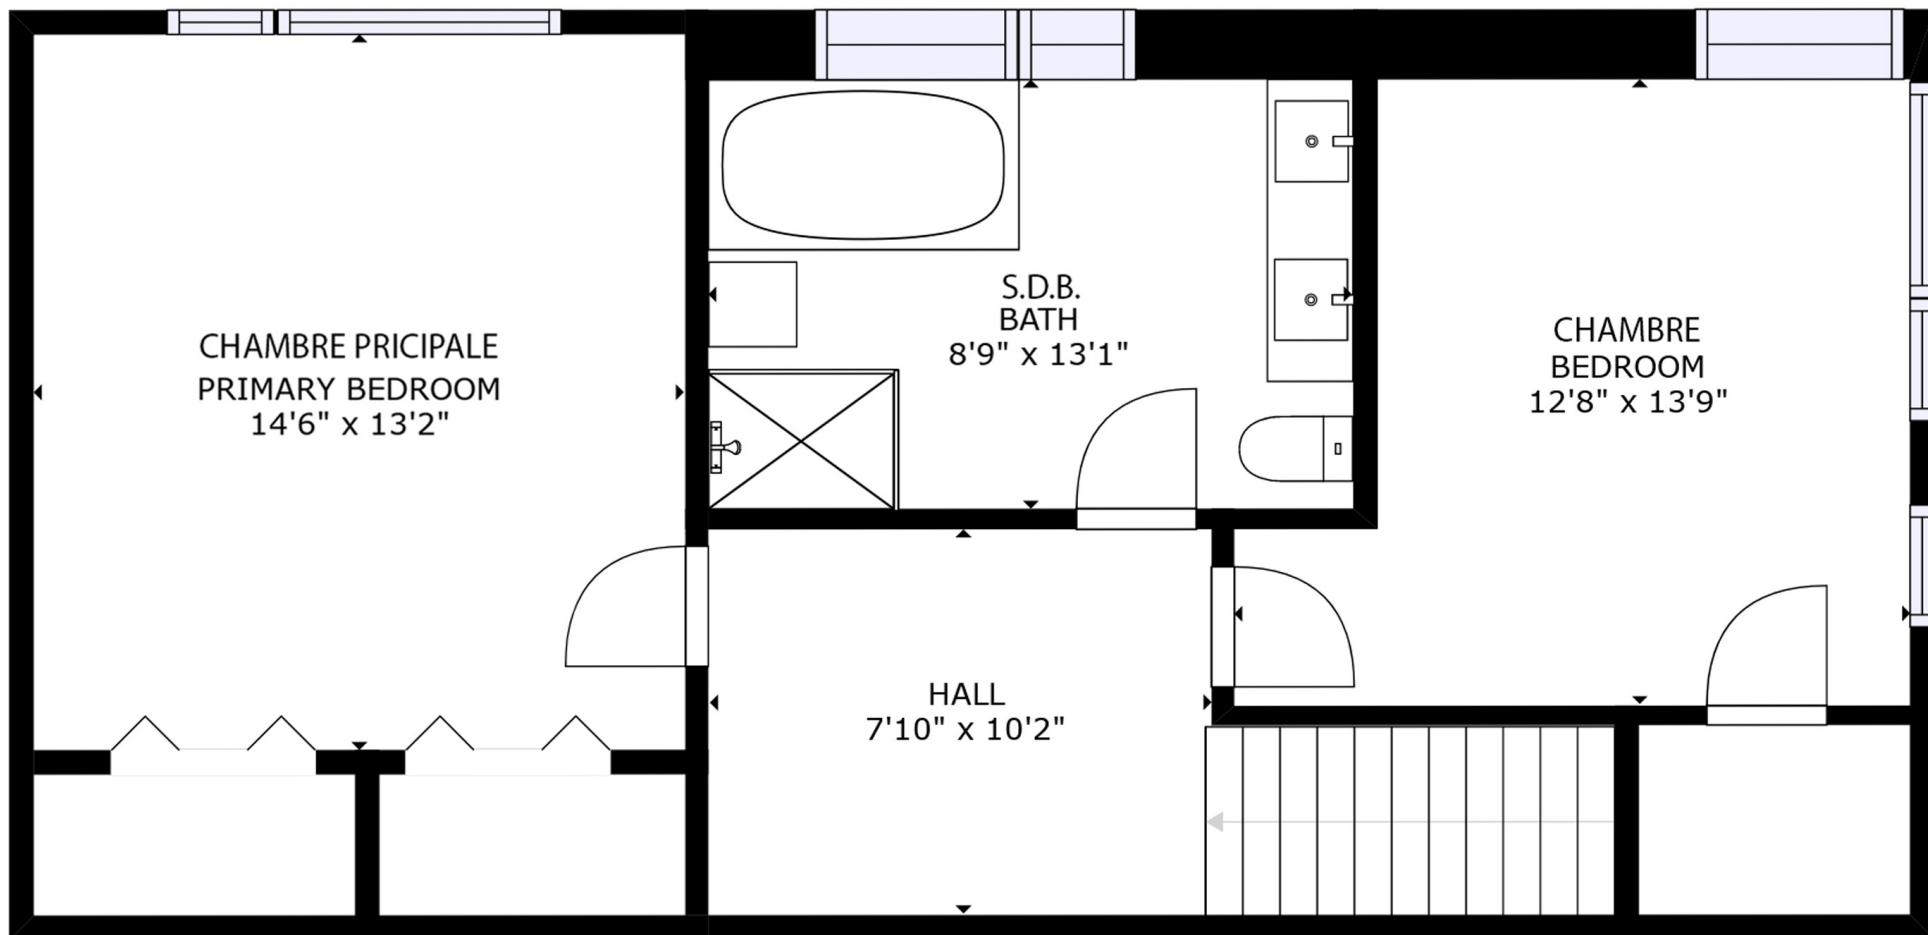

GROSS INTERNAL AREA  
FLOOR 1: 45 sq. ft, FLOOR 2: 647 sq. ft  
FLOOR 3: 658 sq. ft  
TOTAL: 1350 sq. ft

SIZES AND DIMENSIONS ARE APPROXIMATE, ACTUAL MAY VARY.

3706 BERNARD-HUBERT, ST-HUBERT  
FOYER

MARIE-  
YVONNE  
PAINT

3706 BERNARD-HUBERT, ST-HUBERT  
ÉTAGE/FLOOR 1

GROSS INTERNAL AREA  
FLOOR 1: 45 sq. ft, FLOOR 2: 647 sq. ft  
FLOOR 3: 658 sq. ft  
TOTAL: 1350 sq. ft  
SIZES AND DIMENSIONS ARE APPROXIMATE, ACTUAL MAY VARY.

MARIE-  
YVONNE  
PAINT

3706 BERNARD-HUBERT, ST-HUBERT  
ÉTAGE/FLOOR 2

GROSS INTERNAL AREA  
FLOOR 1: 45 sq. ft, FLOOR 2: 647 sq. ft  
FLOOR 3: 658 sq. ft  
TOTAL: 1350 sq. ft

SIZES AND DIMENSIONS ARE APPROXIMATE, ACTUAL MAY VARY.