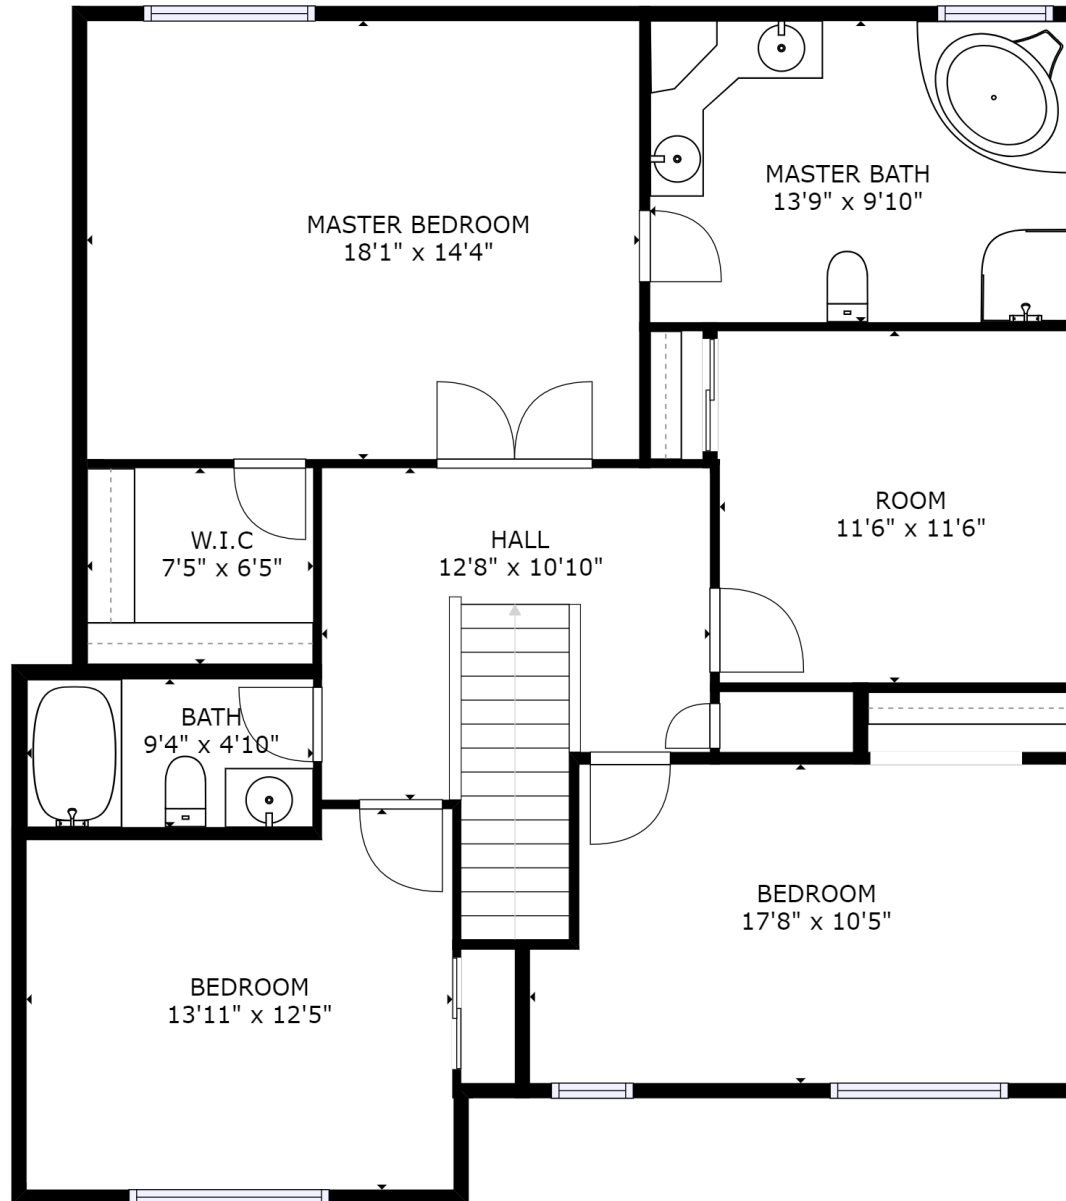

GROSS INTERNAL AREA
FLOOR 1: 1095 sq ft, FLOOR 2: 1115 sq ft
FLOOR 3: 1193 sq ft, EXCLUDED AREAS:
GARAGE: 580 sq ft
TOTAL: 3402 sq ft

SIZES AND DIMENSIONS ARE APPROXIMATE, ACTUAL MAY VARY.

FLOOR 1

GROSS INTERNAL AREA
 FLOOR 1: 1095 sq ft, FLOOR 2: 1115 sq ft
 FLOOR 3: 1193 sq ft, EXCLUDED AREAS:
 GARAGE: 580 sq ft
 TOTAL: 3402 sq ft

SIZES AND DIMENSIONS ARE APPROXIMATE, ACTUAL MAY VARY.

FLOOR 2

GROSS INTERNAL AREA
 FLOOR 1: 1095 sq ft, FLOOR 2: 1115 sq ft
 FLOOR 3: 1193 sq ft, EXCLUDED AREAS:
 GARAGE: 580 sq ft
 TOTAL: 3402 sq ft

SIZES AND DIMENSIONS ARE APPROXIMATE, ACTUAL MAY VARY.

FLOOR 3