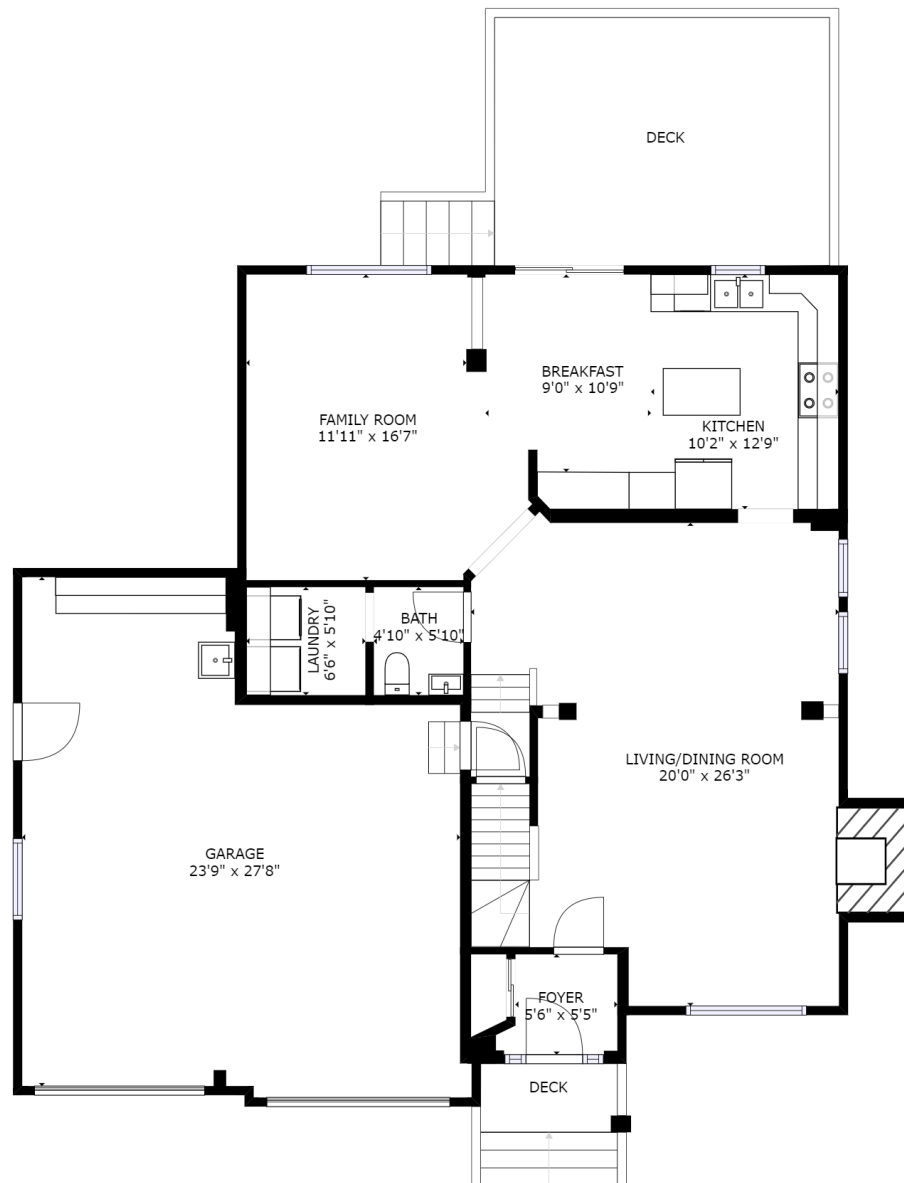

GROSS INTERNAL AREA
FLOOR 1: 1095 sq ft, FLOOR 2: 1115 sq ft
FLOOR 3: 1193 sq ft, EXCLUDED AREAS:
GARAGE: 580 sq ft
TOTAL: 3402 sq ft

SIZES AND DIMENSIONS ARE APPROXIMATE, ACTUAL MAY VARY.

FLOOR 1

GROSS INTERNAL AREA
 FLOOR 1: 1095 sq ft, FLOOR 2: 1115 sq ft
 FLOOR 3: 1193 sq ft, EXCLUDED AREAS:
 GARAGE: 580 sq ft
 TOTAL: 3402 sq ft

SIZES AND DIMENSIONS ARE APPROXIMATE, ACTUAL MAY VARY.

FLOOR 2

GROSS INTERNAL AREA
 FLOOR 1: 1095 sq ft, FLOOR 2: 1115 sq ft
 FLOOR 3: 1193 sq ft, EXCLUDED AREAS:
 GARAGE: 580 sq ft
 TOTAL: 3402 sq ft

SIZES AND DIMENSIONS ARE APPROXIMATE, ACTUAL MAY VARY.

FLOOR 3