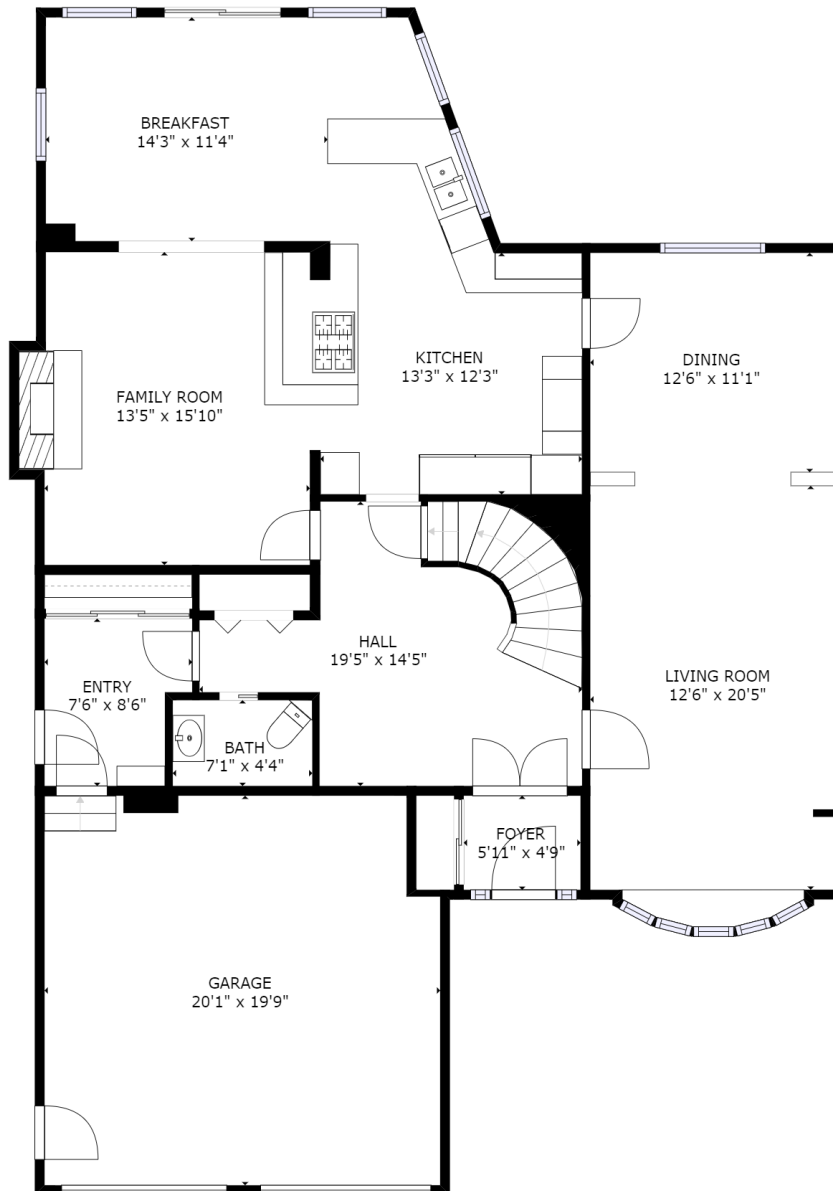

GROSS INTERNAL AREA  
 FLOOR 1: 1037 sq ft, FLOOR 2: 1461 sq ft  
 FLOOR 3: 1823 sq ft, EXCLUDED AREAS:  
 GARAGE: 387 sq ft  
 TOTAL: 4321 sq ft

SIZES AND DIMENSIONS ARE APPROXIMATE, ACTUAL MAY VARY.

GROSS INTERNAL AREA  
 FLOOR 1: 1037 sq ft, FLOOR 2: 1461 sq ft  
 FLOOR 3: 1823 sq ft, EXCLUDED AREAS:  
 GARAGE: 387 sq ft  
 TOTAL: 4321 sq ft

SIZES AND DIMENSIONS ARE APPROXIMATE, ACTUAL MAY VARY.

GROSS INTERNAL AREA  
 FLOOR 1: 1037 sq ft, FLOOR 2: 1461 sq ft  
 FLOOR 3: 1823 sq ft, EXCLUDED AREAS:  
 GARAGE: 387 sq ft  
 TOTAL: 4321 sq ft

SIZES AND DIMENSIONS ARE APPROXIMATE, ACTUAL MAY VARY.

FLOOR 3

**kw** PRESTIGE  
 KELLERWILLIAMS.