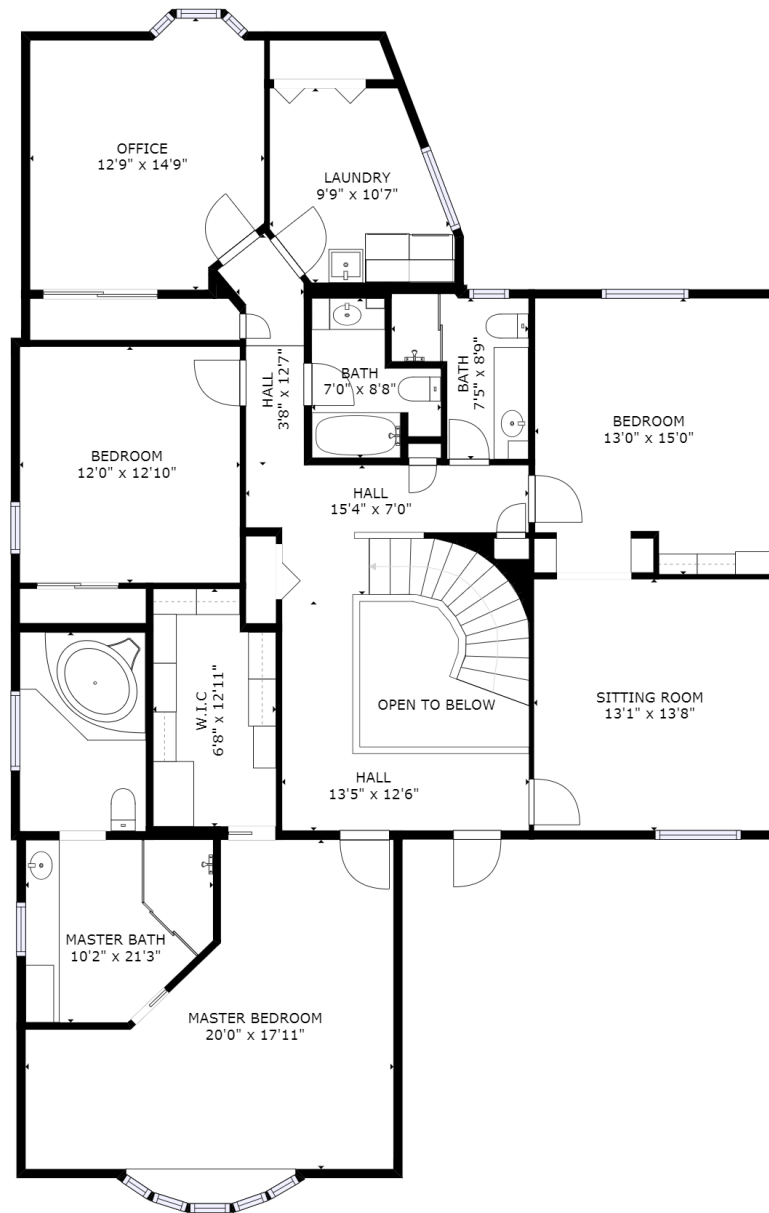

GROSS INTERNAL AREA  
 FLOOR 1: 1037 sq ft, FLOOR 2: 1461 sq ft  
 FLOOR 3: 1823 sq ft, EXCLUDED AREAS:  
 GARAGE: 387 sq ft  
 TOTAL: 4321 sq ft

SIZES AND DIMENSIONS ARE APPROXIMATE, ACTUAL MAY VARY.

GROSS INTERNAL AREA  
 FLOOR 1: 1037 sq ft, FLOOR 2: 1461 sq ft  
 FLOOR 3: 1823 sq ft, EXCLUDED AREAS:  
 GARAGE: 387 sq ft  
 TOTAL: 4321 sq ft

SIZES AND DIMENSIONS ARE APPROXIMATE, ACTUAL MAY VARY.

GROSS INTERNAL AREA  
 FLOOR 1: 1037 sq ft, FLOOR 2: 1461 sq ft  
 FLOOR 3: 1823 sq ft, EXCLUDED AREAS:  
 GARAGE: 387 sq ft  
 TOTAL: 4321 sq ft

SIZES AND DIMENSIONS ARE APPROXIMATE, ACTUAL MAY VARY.

FLOOR 3

**kw** PRESTIGE  
 KELLERWILLIAMS.