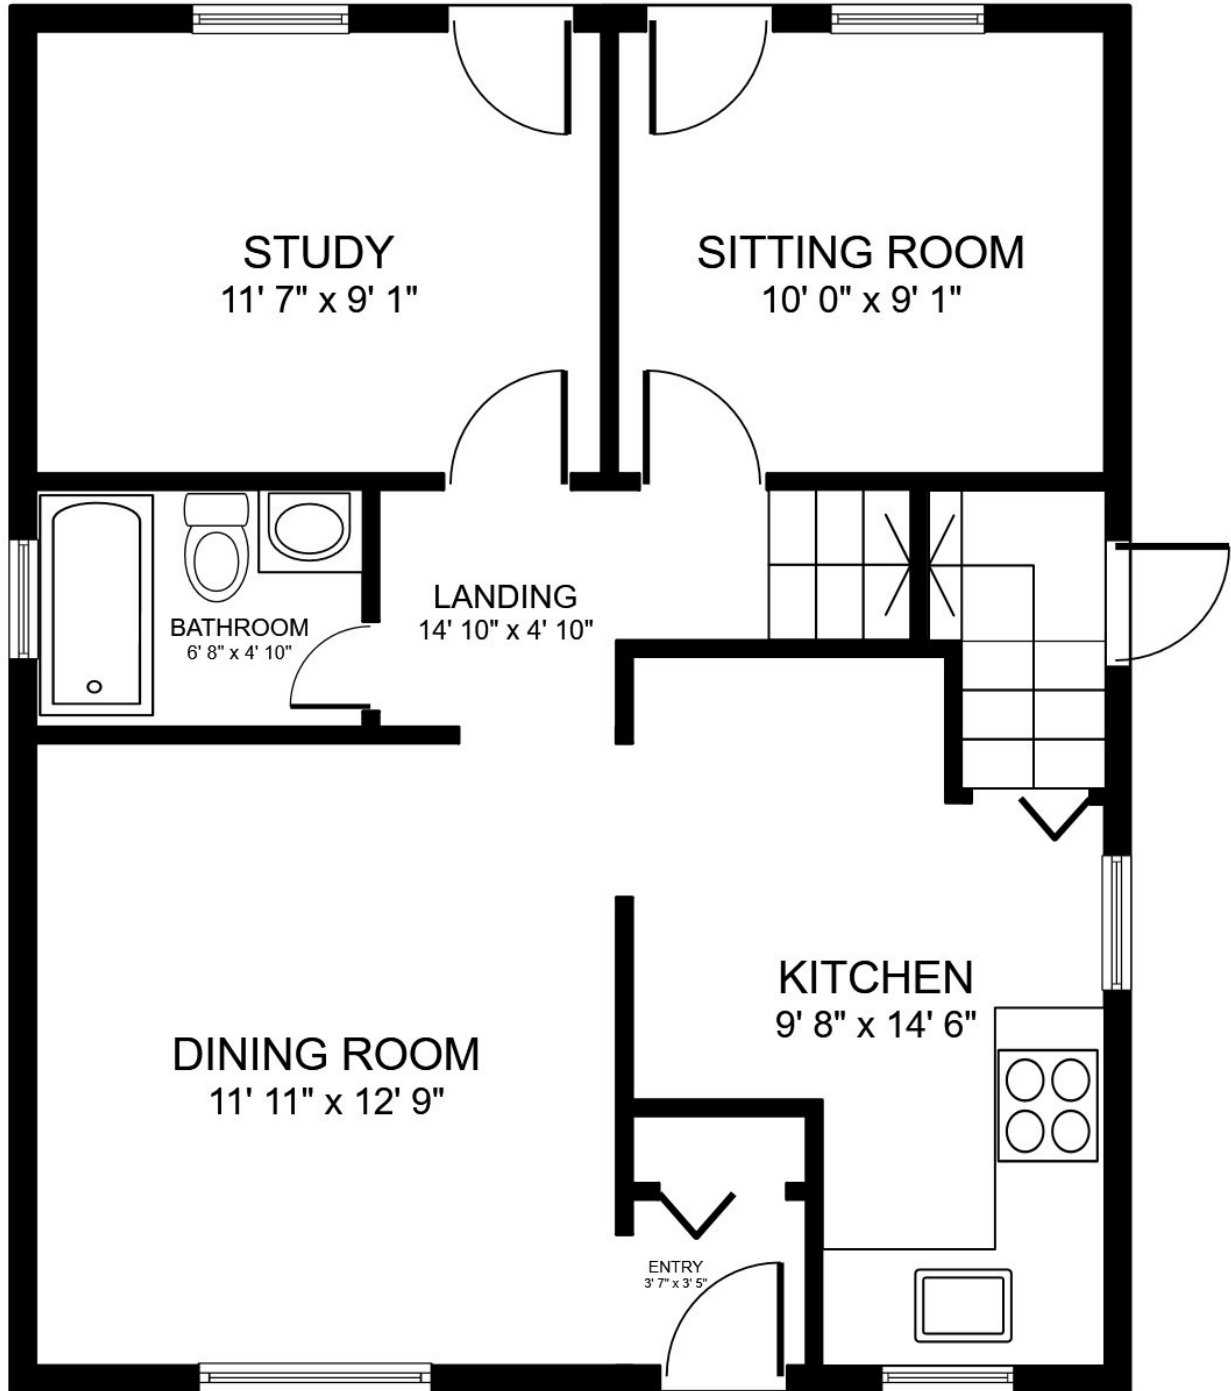

**BASEMENT**  
FLOOR AREA 560 SQ.FT. APPROX

514-500-5455  
groupeimmosolutions.com  
KW Connexion  
Agence Immobilière

TOTAL FLOOR AREA 1,501 SQ.FT. APPROX  
SIZES AND DIMENSIONS ARE APPROXIMATE, ACTUAL MAY VARY.

**GROUND FLOOR**  
 FLOOR AREA 599 SQ.FT. APPROX

514-500-5455  
 groupeimmosolutions.com  
 KW Connexion  
 Agence Immobilière

TOTAL FLOOR AREA 1,501 SQ.FT. APPROX  
 SIZES AND DIMENSIONS ARE APPROXIMATE, ACTUAL MAY VARY.

**FLOOR 2**  
 FLOOR AREA 341 SQ.FT. APPROX

TOTAL FLOOR AREA 1,501 SQ.FT. APPROX  
 SIZES AND DIMENSIONS ARE APPROXIMATE, ACTUAL MAY VARY.

514-500-5455  
 groupeimmosolutions.com  
 KW Connexion  
 Agence Immobilière