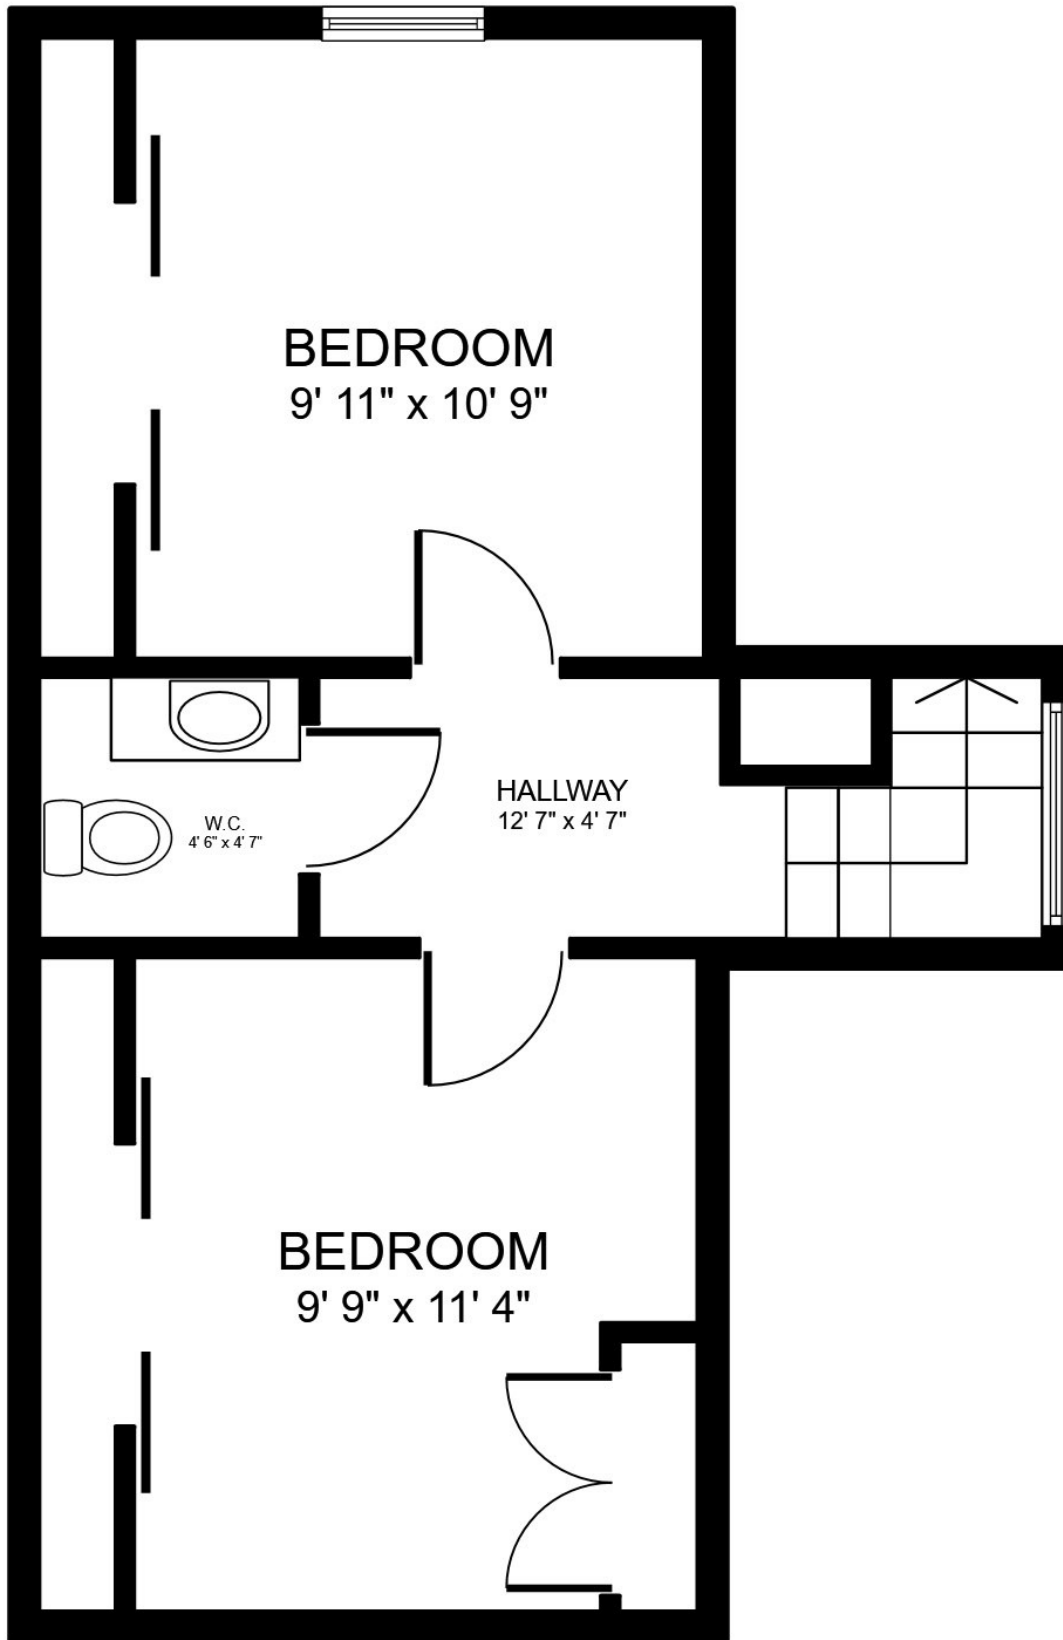

**BASEMENT**  
FLOOR AREA 560 SQ.FT. APPROX

514-500-5455  
groupeimmosolutions.com  
KW Connexion  
Agence Immobilière

TOTAL FLOOR AREA 1,501 SQ.FT. APPROX  
SIZES AND DIMENSIONS ARE APPROXIMATE, ACTUAL MAY VARY.

**GROUND FLOOR**  
 FLOOR AREA 599 SQ.FT. APPROX

514-500-5455  
 groupeimmosolutions.com  
 KW Connexion  
 Agence Immobilière

TOTAL FLOOR AREA 1,501 SQ.FT. APPROX  
 SIZES AND DIMENSIONS ARE APPROXIMATE, ACTUAL MAY VARY.

**FLOOR 2**  
 FLOOR AREA 341 SQ.FT. APPROX

TOTAL FLOOR AREA 1,501 SQ.FT. APPROX  
 SIZES AND DIMENSIONS ARE APPROXIMATE, ACTUAL MAY VARY.

514-500-5455  
 groupeimmosolutions.com  
 KW Connexion  
 Agence Immobilière