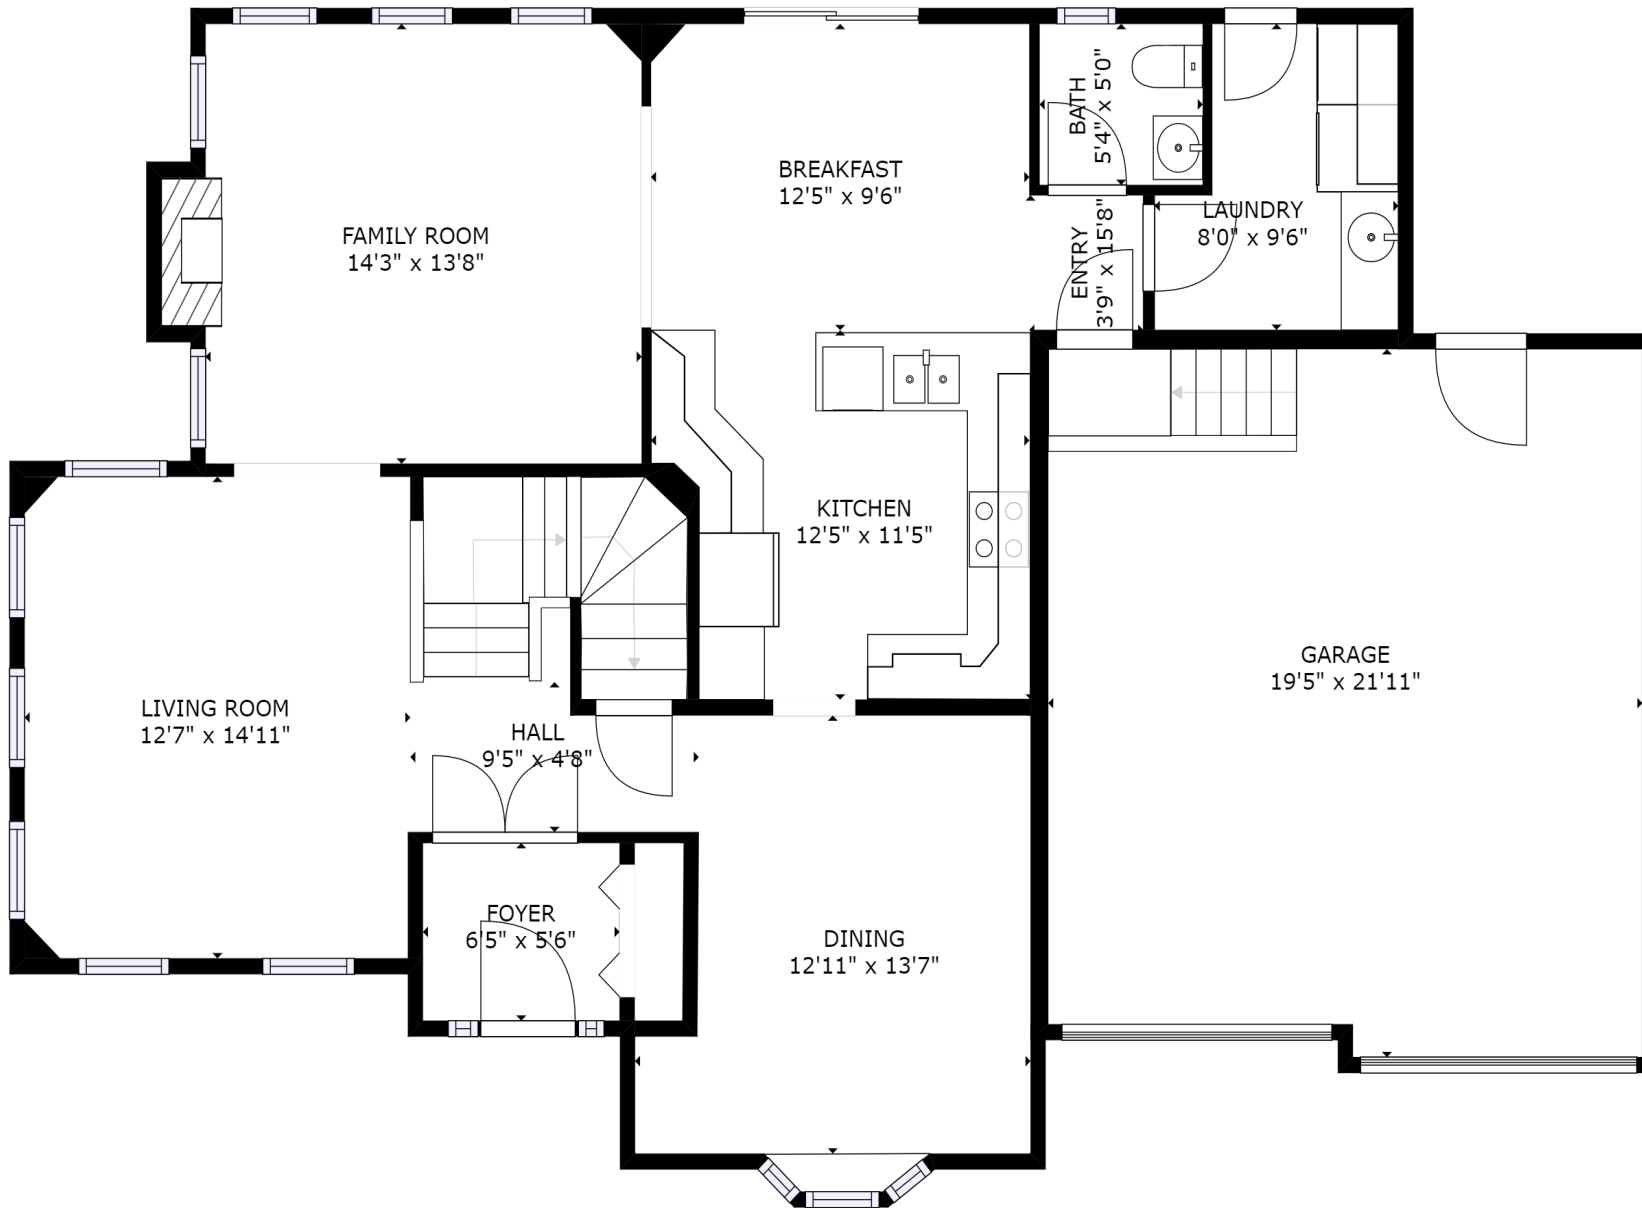

FLOOR 1

GROSS INTERNAL AREA  
FLOOR 1: 999 sq ft, FLOOR 2: 1088 sq ft  
FLOOR 3: 943 sq ft, EXCLUDED AREAS:  
GARAGE: 416 sq ft  
TOTAL: 3030 sq ft

SIZES AND DIMENSIONS ARE APPROXIMATE, ACTUAL MAY VARY.

**kw** PRESTIGE  
 KELLERWILLIAMS.

GROSS INTERNAL AREA  
 FLOOR 1: 999 sq ft, FLOOR 2: 1088 sq ft  
 FLOOR 3: 943 sq ft, EXCLUDED AREAS:  
 GARAGE: 416 sq ft  
 TOTAL: 3030 sq ft

SIZES AND DIMENSIONS ARE APPROXIMATE, ACTUAL MAY VARY.