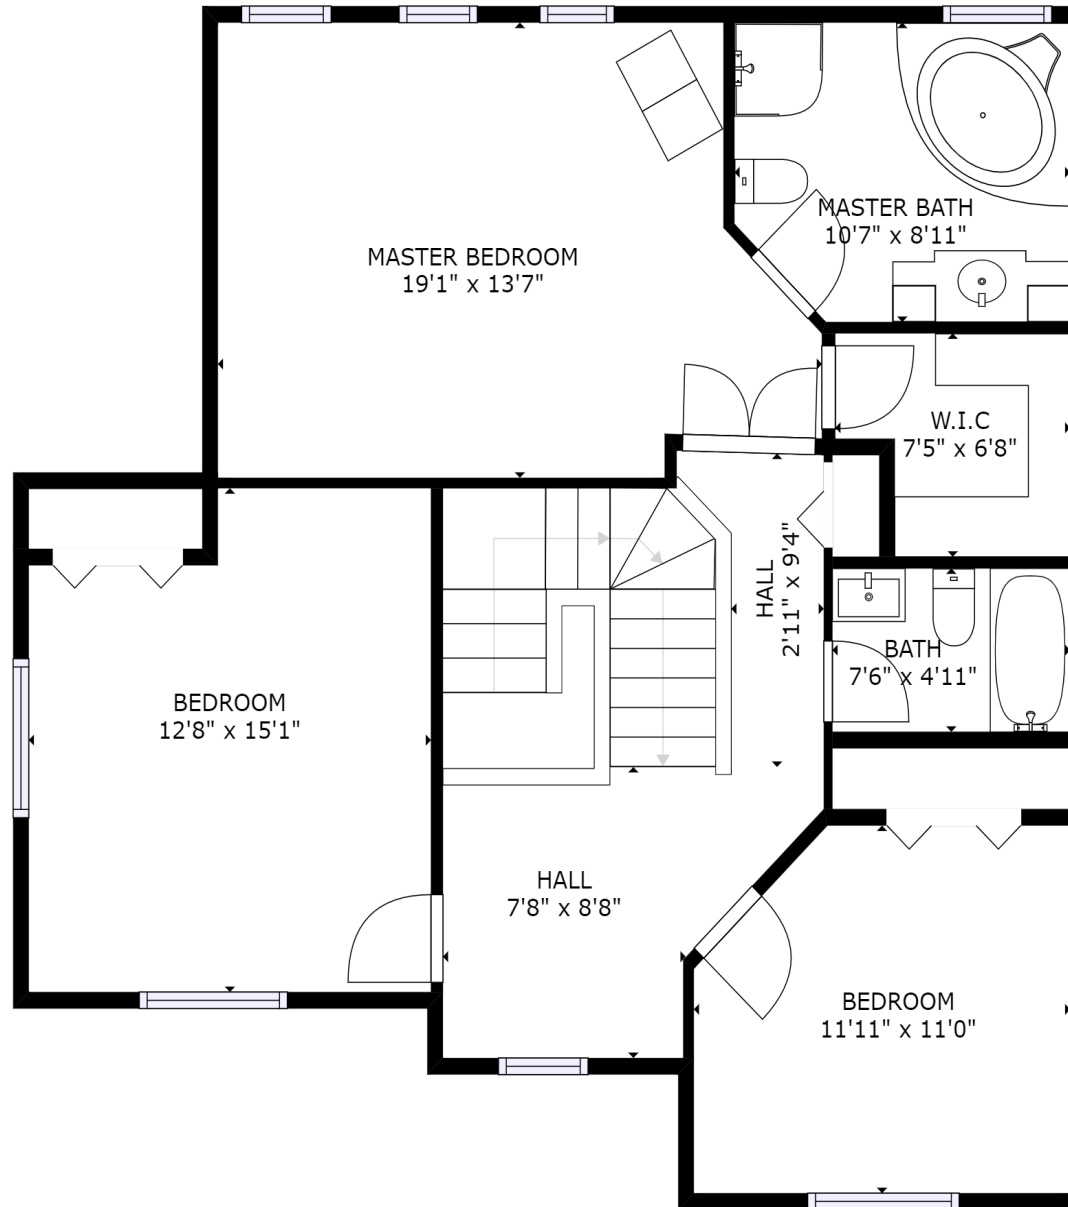

FLOOR 1

GROSS INTERNAL AREA  
FLOOR 1: 999 sq ft, FLOOR 2: 1088 sq ft  
FLOOR 3: 943 sq ft, EXCLUDED AREAS:  
GARAGE: 416 sq ft  
TOTAL: 3030 sq ft

SIZES AND DIMENSIONS ARE APPROXIMATE, ACTUAL MAY VARY.

**kw** PRESTIGE  
 KELLERWILLIAMS.

GROSS INTERNAL AREA  
 FLOOR 1: 999 sq ft, FLOOR 2: 1088 sq ft  
 FLOOR 3: 943 sq ft, EXCLUDED AREAS:  
 GARAGE: 416 sq ft  
 TOTAL: 3030 sq ft

SIZES AND DIMENSIONS ARE APPROXIMATE, ACTUAL MAY VARY.