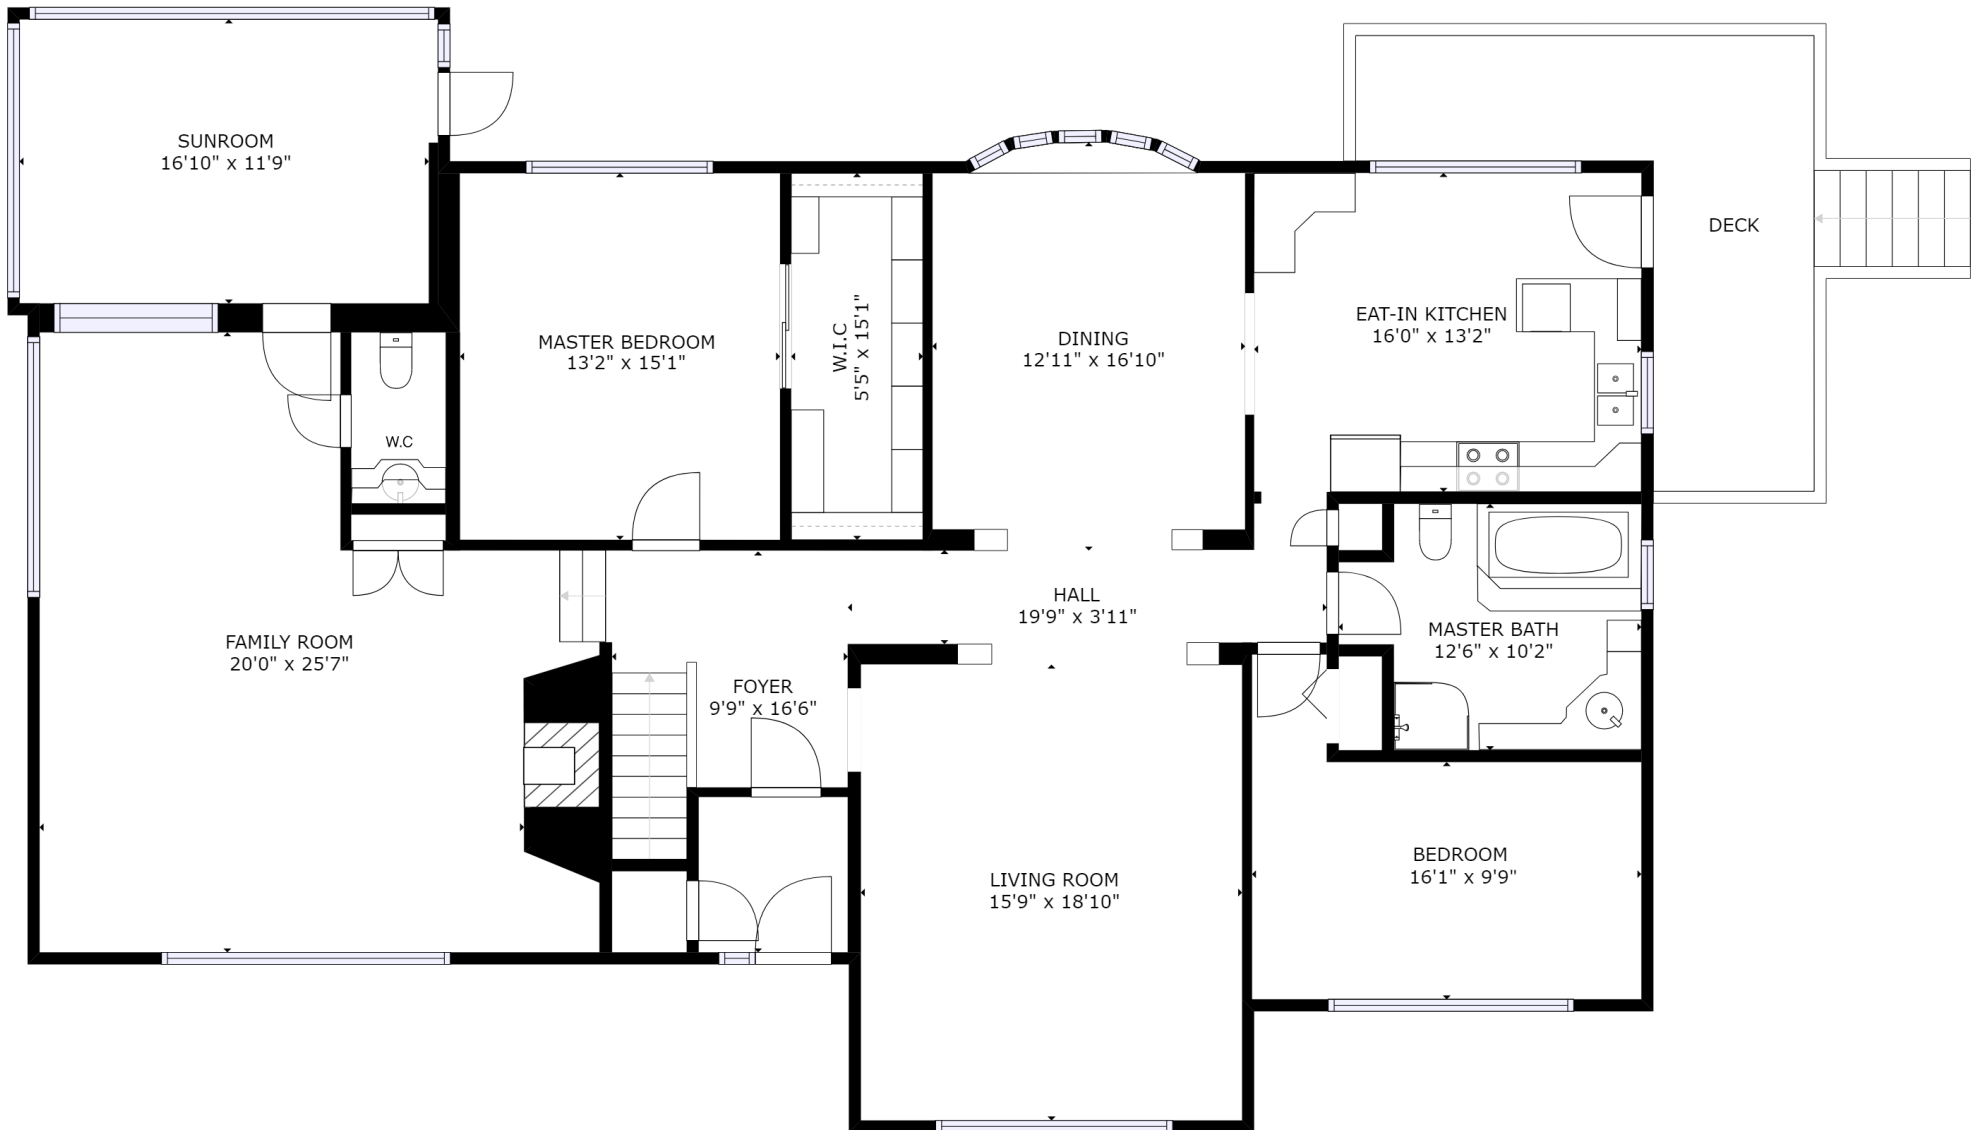

GROSS INTERNAL AREA
 FLOOR 1: 1937 sq ft, FLOOR 2: 2385 sq ft
 EXCLUDED AREAS: , GARAGE: 662 sq ft
 TOTAL: 4322 sq ft

SIZES AND DIMENSIONS ARE APPROXIMATE, ACTUAL MAY VARY.

GROSS INTERNAL AREA
 FLOOR 1: 1937 sq ft, FLOOR 2: 2385 sq ft
 EXCLUDED AREAS: , GARAGE: 662 sq ft
 TOTAL: 4322 sq ft

SIZES AND DIMENSIONS ARE APPROXIMATE, ACTUAL MAY VARY.

FLOOR 2