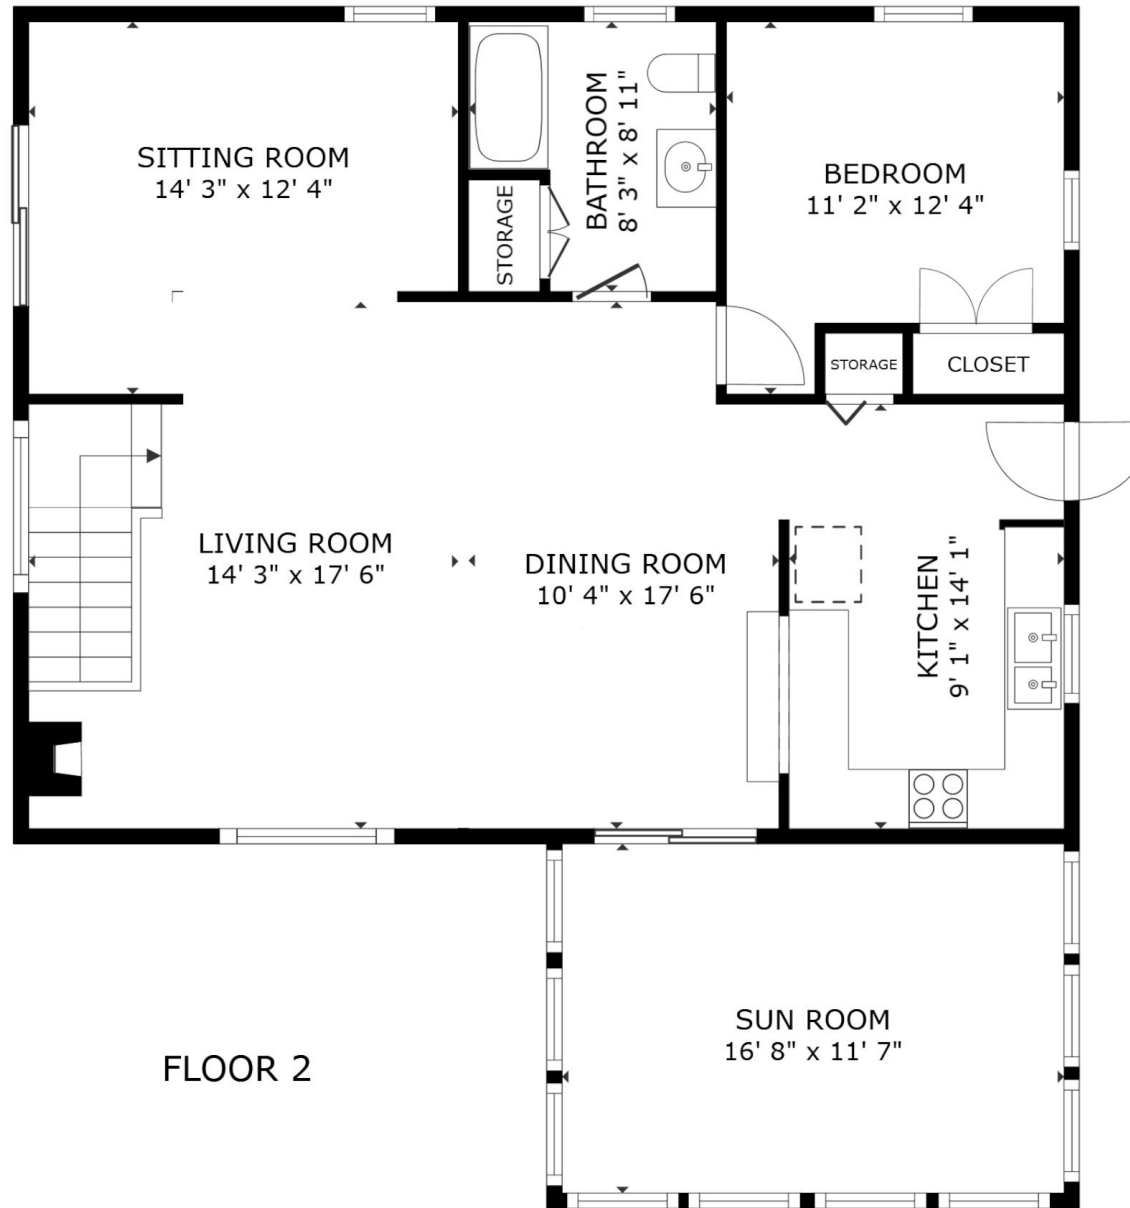

FLOOR 1

GROSS INTERNAL AREA
 FLOOR 1 874 sq.ft. FLOOR 2 1,120 sq.ft.
 TOTAL : 1,994 sq.ft.

SIZES AND DIMENSIONS ARE APPROXIMATE, ACTUAL MAY VARY.

FLOOR 2

GROSS INTERNAL AREA
FLOOR 1 874 sq.ft. FLOOR 2 1,120 sq.ft.
TOTAL : 1,994 sq.ft.

SIZES AND DIMENSIONS ARE APPROXIMATE. ACTUAL MAY VARY.