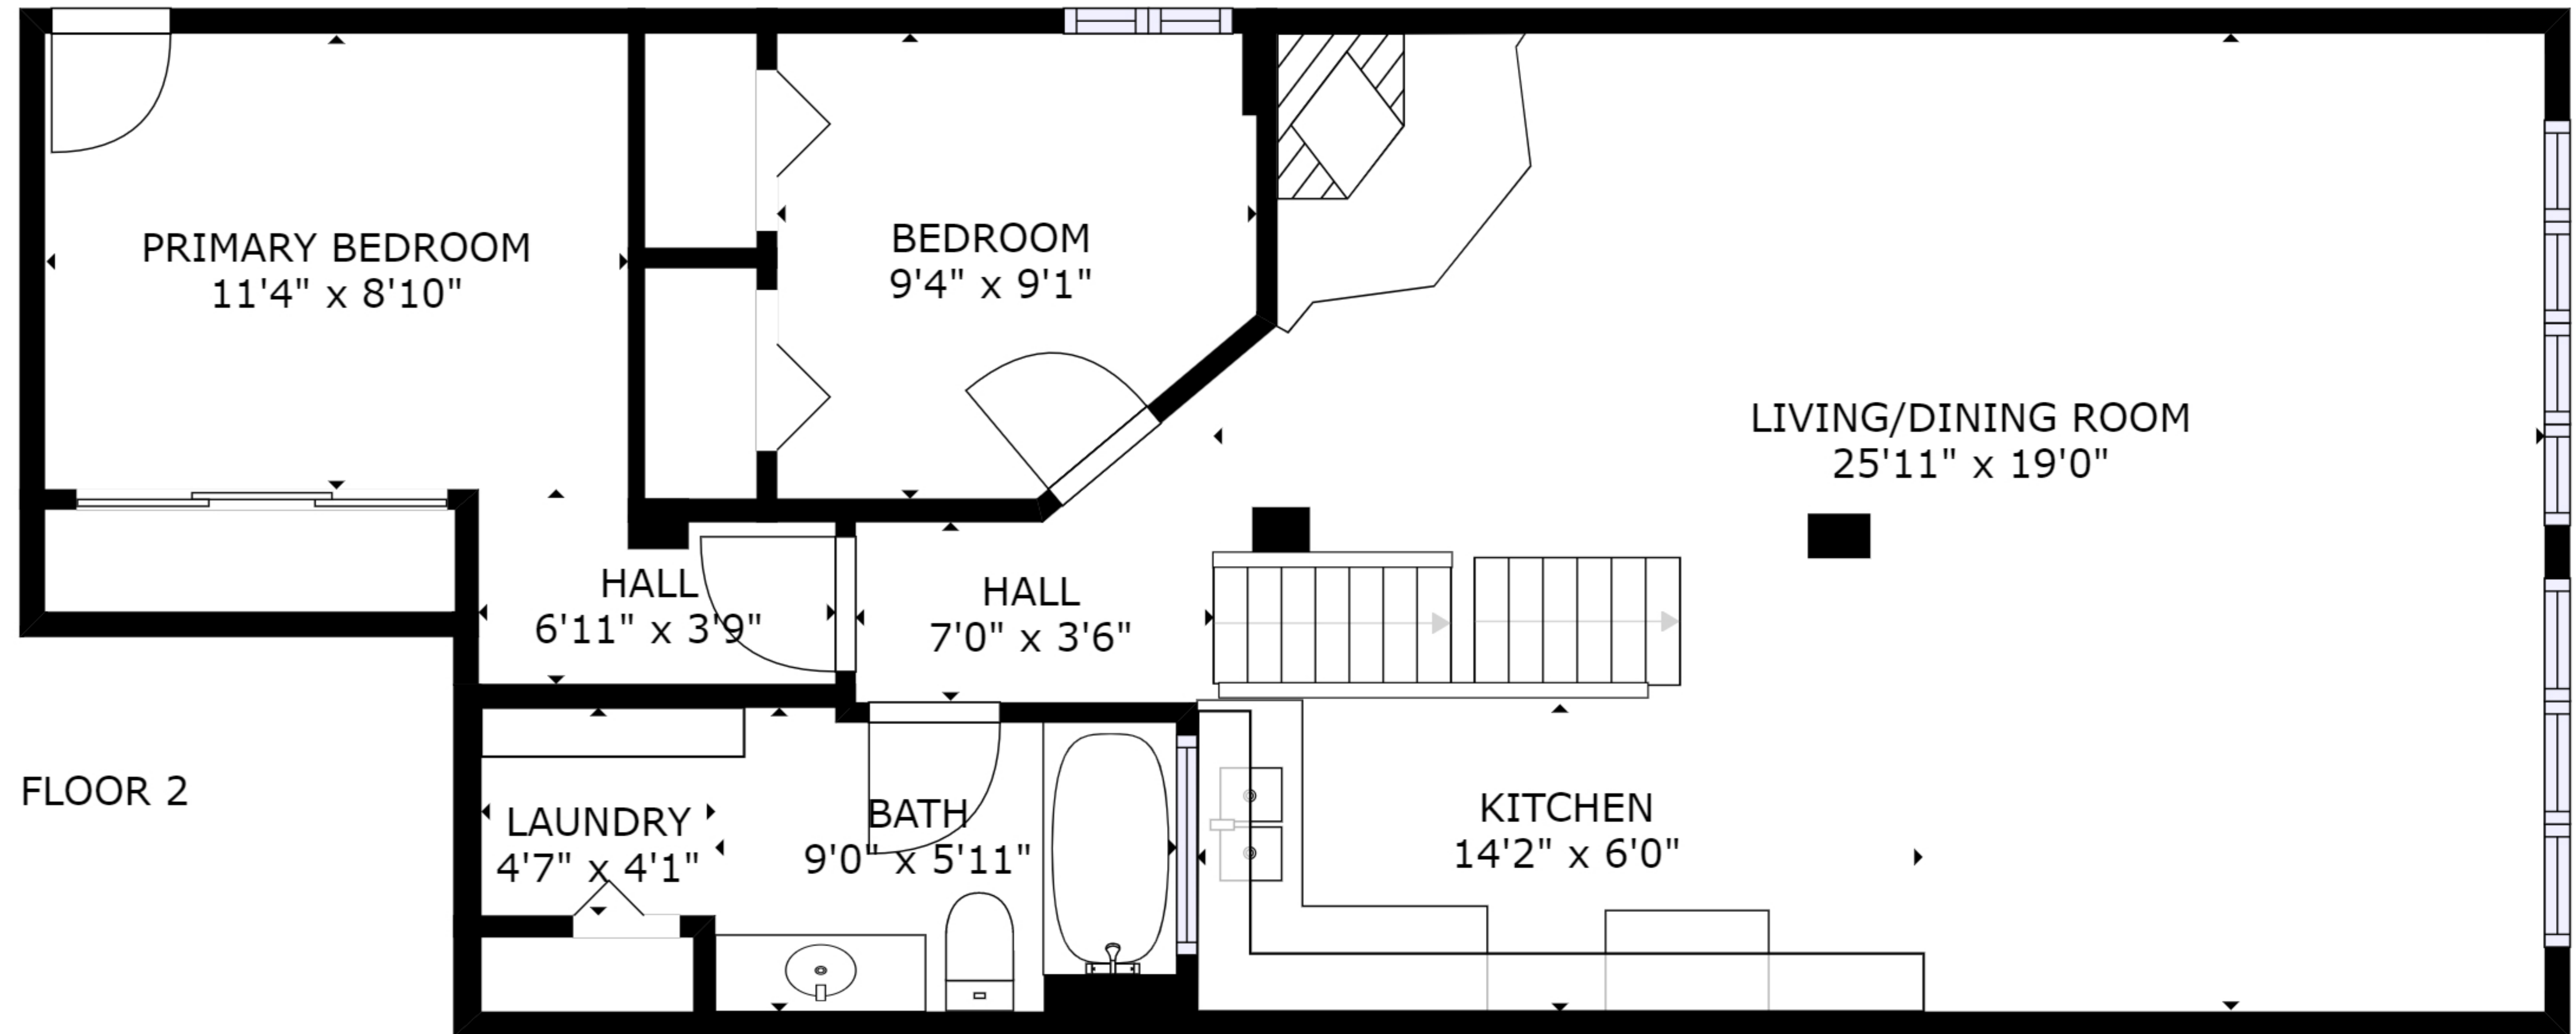

FLOOR 1

FLOOR 2

GROSS INTERNAL AREA
 FLOOR 1: 39 sq. ft, FLOOR 2: 861 sq. ft
 TOTAL: 900 sq. ft

SIZES AND DIMENSIONS ARE APPROXIMATE, ACTUAL MAY VARY.

514-500-5455
 groupeimmosolutions.com
 KW Connexion
 Agence Immobilière