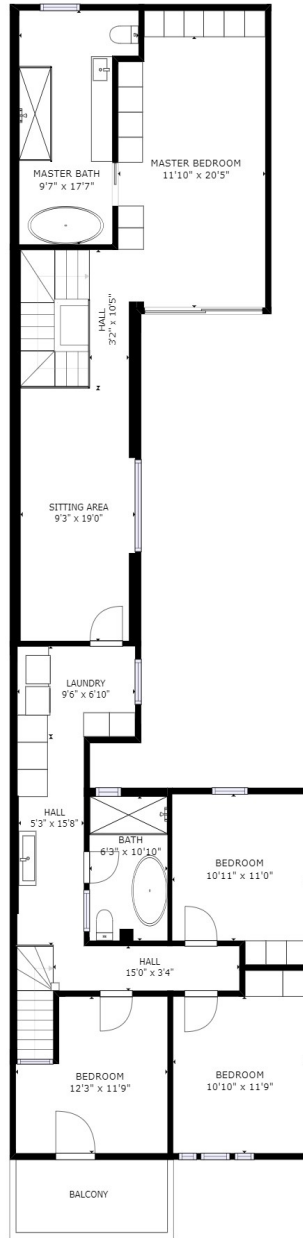

GROSS INTERNAL AREA  
 FLOOR 1: 994 sq ft, FLOOR 2: 1392 sq ft  
 EXCLUDED AREAS: , GARAGE: 438 sq ft  
 TOTAL: 2386 sq ft

SIZES AND DIMENSIONS ARE APPROXIMATE, ACTUAL MAY VARY.

FLOOR 1

MARIE-  
 YVONNE  
 PAINT

GROSS INTERNAL AREA  
 FLOOR 1: 994 sq ft, FLOOR 2: 1392 sq ft  
 EXCLUDED AREAS: , GARAGE: 438 sq ft  
 TOTAL: 2386 sq ft

SIZES AND DIMENSIONS ARE APPROXIMATE, ACTUAL MAY VARY.

FLOOR 2

MARIE-  
 YVONNE  
 PAINT