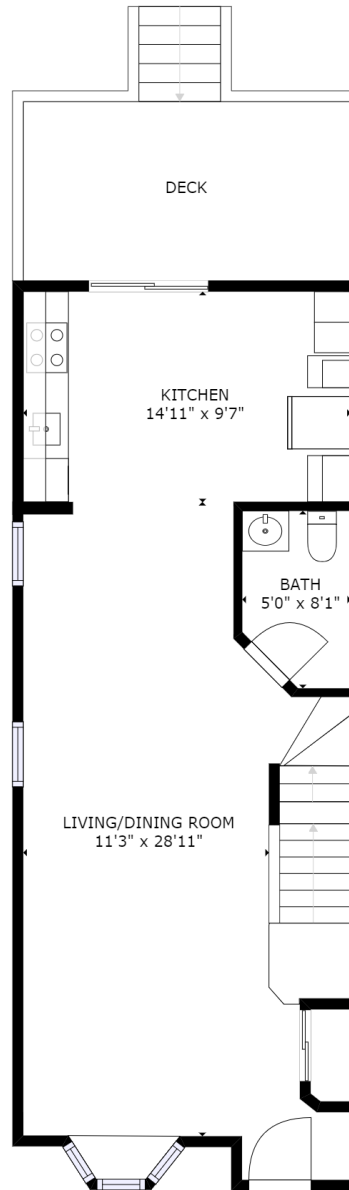

GROSS INTERNAL AREA  
FLOOR 1: 526 sq ft, FLOOR 2: 585 sq ft  
FLOOR 3: 463 sq ft  
TOTAL: 1575 sq ft

SIZES AND DIMENSIONS ARE APPROXIMATE, ACTUAL MAY VARY.

FLOOR 1

**kw** PRESTIGE  
KELLERWILLIAMS.

**Wilson Ramcharan - 514-869-7625**  
**Courtier Immobilier Résidentiel**

GROSS INTERNAL AREA  
 FLOOR 1: 526 sq ft, FLOOR 2: 585 sq ft  
 FLOOR 3: 463 sq ft  
 TOTAL: 1575 sq ft

SIZES AND DIMENSIONS ARE APPROXIMATE, ACTUAL MAY VARY.

FLOOR 2

**kw** PRESTIGE  
 KELLERWILLIAMS.

**Wilson Ramcharan - 514-869-7625**  
 Courtier Immobilier Résidentiel

GROSS INTERNAL AREA  
 FLOOR 1: 526 sq ft, FLOOR 2: 585 sq ft  
 FLOOR 3: 463 sq ft  
 TOTAL: 1575 sq ft

SIZES AND DIMENSIONS ARE APPROXIMATE, ACTUAL MAY VARY.

FLOOR 3

**kw** PRESTIGE  
 KELLERWILLIAMS.

Wilson Ramcharan - 514-869-7625  
 Courtier Immobilier Résidentiel