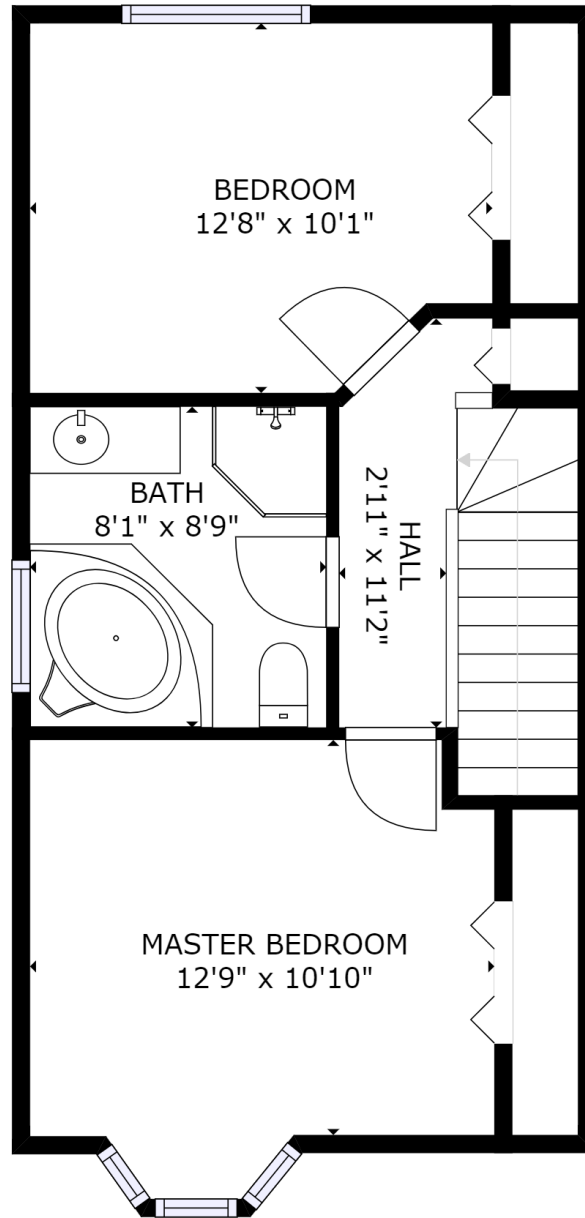

GROSS INTERNAL AREA  
FLOOR 1: 526 sq ft, FLOOR 2: 585 sq ft  
FLOOR 3: 463 sq ft  
TOTAL: 1575 sq ft

SIZES AND DIMENSIONS ARE APPROXIMATE, ACTUAL MAY VARY.

FLOOR 1

**kw** PRESTIGE  
KELLERWILLIAMS.

**Wilson Ramcharan - 514-869-7625**  
**Courtier Immobilier Résidentiel**

GROSS INTERNAL AREA  
 FLOOR 1: 526 sq ft, FLOOR 2: 585 sq ft  
 FLOOR 3: 463 sq ft  
 TOTAL: 1575 sq ft

SIZES AND DIMENSIONS ARE APPROXIMATE, ACTUAL MAY VARY.

FLOOR 2

**kw** PRESTIGE  
 KELLERWILLIAMS.

**Wilson Ramcharan - 514-869-7625**  
 Courtier Immobilier Résidentiel

GROSS INTERNAL AREA  
 FLOOR 1: 526 sq ft, FLOOR 2: 585 sq ft  
 FLOOR 3: 463 sq ft  
 TOTAL: 1575 sq ft

SIZES AND DIMENSIONS ARE APPROXIMATE, ACTUAL MAY VARY.

FLOOR 3

**kw** PRESTIGE  
 KELLERWILLIAMS.

Wilson Ramcharan - 514-869-7625  
 Courtier Immobilier Résidentiel