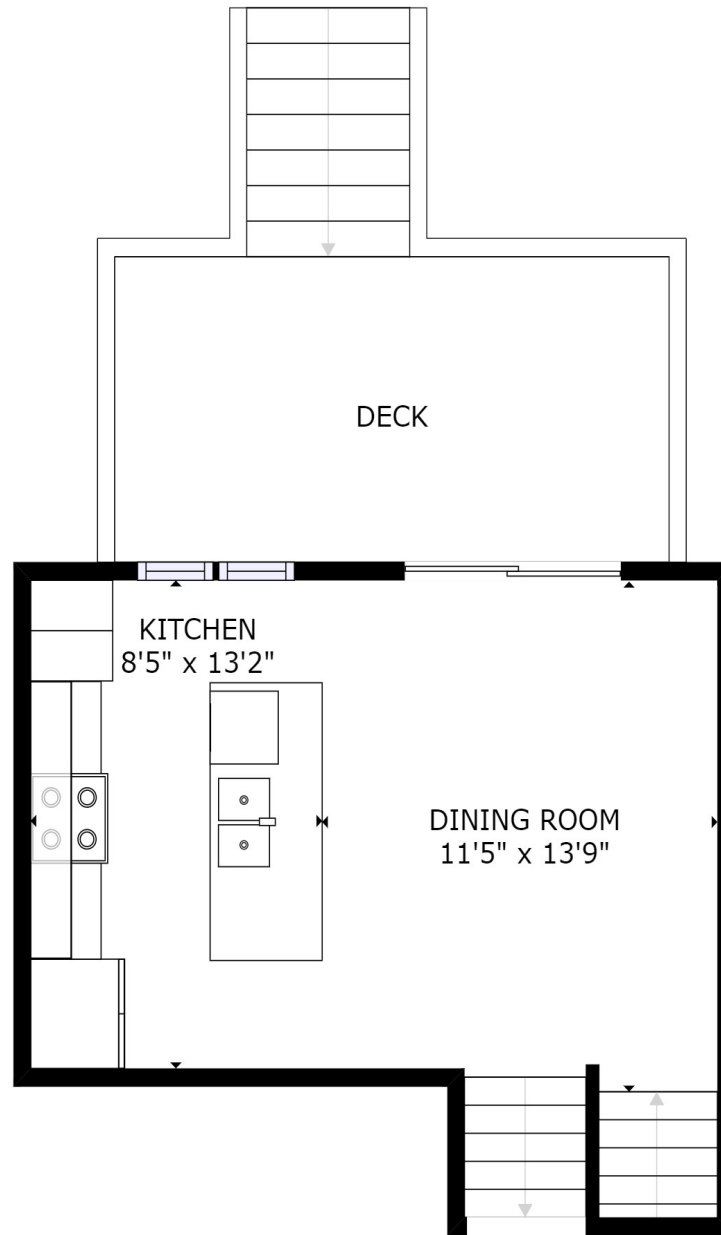

GARAGE

RECREATION ROOM  
19'4" x 12'8"

MECH/STORAGE  
7'8" x 22'11"

FLOOR 1

GROSS INTERNAL AREA  
FLOOR 1: 381 sq. ft, FLOOR 2: 135 sq. ft  
FLOOR 3: 291 sq. ft, FLOOR 4: 350 sq. ft  
FLOOR 5: 642 sq. ft, EXCLUDED AREAS:  
GARAGE: 206 sq. ft  
TOTAL: 1799 sq. ft

SIZES AND DIMENSIONS ARE APPROXIMATE, ACTUAL MAY VARY.

**kw** PRESTIGE  
KELLERWILLIAMS.

FLOOR 2

GROSS INTERNAL AREA  
 FLOOR 1: 381 sq. ft, FLOOR 2: 135 sq. ft  
 FLOOR 3: 291 sq. ft, FLOOR 4: 350 sq. ft  
 FLOOR 5: 642 sq. ft, EXCLUDED AREAS:  
 GARAGE: 206 sq. ft  
 TOTAL: 1799 sq. ft  
 SIZES AND DIMENSIONS ARE APPROXIMATE, ACTUAL MAY VARY.

**kw** PRESTIGE  
 KELLERWILLIAMS.

GROSS INTERNAL AREA  
 FLOOR 1: 381 sq. ft, FLOOR 2: 135 sq. ft  
 FLOOR 3: 291 sq. ft, FLOOR 4: 350 sq. ft  
 FLOOR 5: 642 sq. ft, EXCLUDED AREAS:  
 GARAGE: 206 sq. ft  
 TOTAL: 1799 sq. ft

SIZES AND DIMENSIONS ARE APPROXIMATE, ACTUAL MAY VARY.

GROSS INTERNAL AREA  
FLOOR 1: 381 sq. ft, FLOOR 2: 135 sq. ft  
FLOOR 3: 291 sq. ft, FLOOR 4: 350 sq. ft  
FLOOR 5: 642 sq. ft, EXCLUDED AREAS:  
GARAGE: 206 sq. ft  
TOTAL: 1799 sq. ft