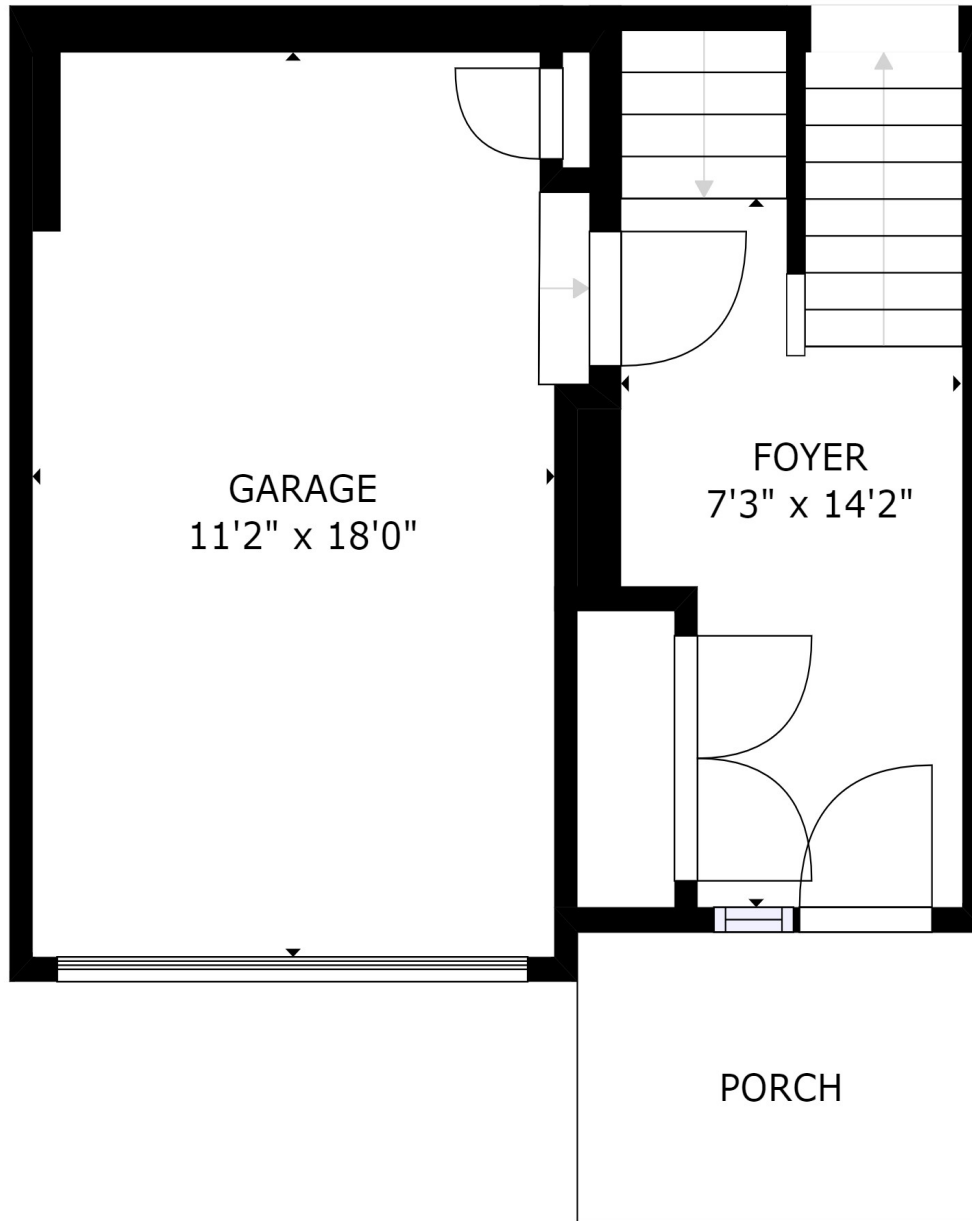

GARAGE

RECREATION ROOM  
19'4" x 12'8"

MECH/STORAGE  
7'8" x 22'11"

FLOOR 1

GROSS INTERNAL AREA  
FLOOR 1: 381 sq. ft, FLOOR 2: 135 sq. ft  
FLOOR 3: 291 sq. ft, FLOOR 4: 350 sq. ft  
FLOOR 5: 642 sq. ft, EXCLUDED AREAS:  
GARAGE: 206 sq. ft  
TOTAL: 1799 sq. ft

SIZES AND DIMENSIONS ARE APPROXIMATE, ACTUAL MAY VARY.

**kw** PRESTIGE  
KELLERWILLIAMS.

FLOOR 2

GROSS INTERNAL AREA  
 FLOOR 1: 381 sq. ft, FLOOR 2: 135 sq. ft  
 FLOOR 3: 291 sq. ft, FLOOR 4: 350 sq. ft  
 FLOOR 5: 642 sq. ft, EXCLUDED AREAS:  
 GARAGE: 206 sq. ft  
 TOTAL: 1799 sq. ft  
 SIZES AND DIMENSIONS ARE APPROXIMATE, ACTUAL MAY VARY.

**kw** PRESTIGE  
 KELLERWILLIAMS.

GROSS INTERNAL AREA  
 FLOOR 1: 381 sq. ft, FLOOR 2: 135 sq. ft  
 FLOOR 3: 291 sq. ft, FLOOR 4: 350 sq. ft  
 FLOOR 5: 642 sq. ft, EXCLUDED AREAS:  
 GARAGE: 206 sq. ft  
 TOTAL: 1799 sq. ft

SIZES AND DIMENSIONS ARE APPROXIMATE, ACTUAL MAY VARY.

GROSS INTERNAL AREA  
FLOOR 1: 381 sq. ft, FLOOR 2: 135 sq. ft  
FLOOR 3: 291 sq. ft, FLOOR 4: 350 sq. ft  
FLOOR 5: 642 sq. ft, EXCLUDED AREAS:  
GARAGE: 206 sq. ft  
TOTAL: 1799 sq. ft