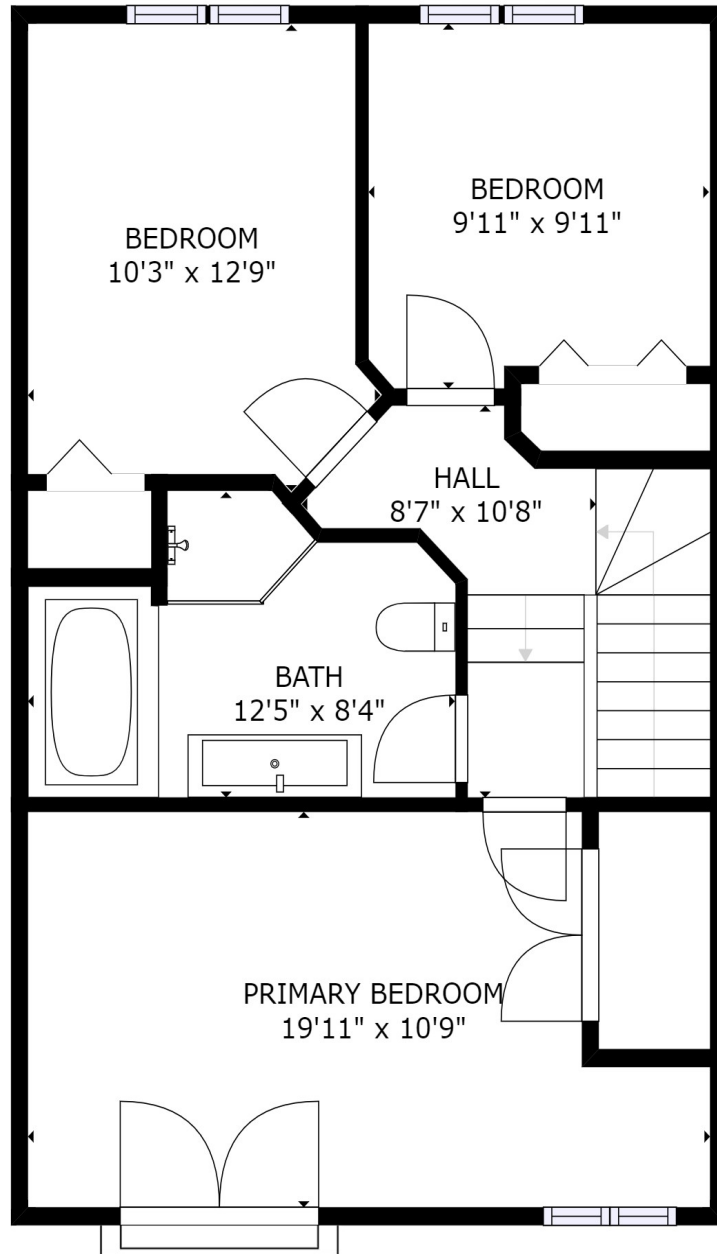

SIZES AND DIMENSIONS ARE APPROXIMATE, ACTUAL MAY VARY.

**kw** PRESTIGE  
KELLERWILLIAMS.

FLOOR 2

GROSS INTERNAL AREA  
 FLOOR 1: 381 sq. ft, FLOOR 2: 135 sq. ft  
 FLOOR 3: 291 sq. ft, FLOOR 4: 350 sq. ft  
 FLOOR 5: 642 sq. ft, EXCLUDED AREAS:  
 GARAGE: 206 sq. ft  
 TOTAL: 1799 sq. ft  
 SIZES AND DIMENSIONS ARE APPROXIMATE, ACTUAL MAY VARY.

**kw** PRESTIGE  
 KELLERWILLIAMS.

GROSS INTERNAL AREA  
 FLOOR 1: 381 sq. ft, FLOOR 2: 135 sq. ft  
 FLOOR 3: 291 sq. ft, FLOOR 4: 350 sq. ft  
 FLOOR 5: 642 sq. ft, EXCLUDED AREAS:  
 GARAGE: 206 sq. ft  
 TOTAL: 1799 sq. ft

SIZES AND DIMENSIONS ARE APPROXIMATE, ACTUAL MAY VARY.

GROSS INTERNAL AREA  
 FLOOR 1: 381 sq. ft, FLOOR 2: 135 sq. ft  
 FLOOR 3: 291 sq. ft, FLOOR 4: 350 sq. ft  
 FLOOR 5: 642 sq. ft, EXCLUDED AREAS:  
 GARAGE: 206 sq. ft  
 TOTAL: 1799 sq. ft