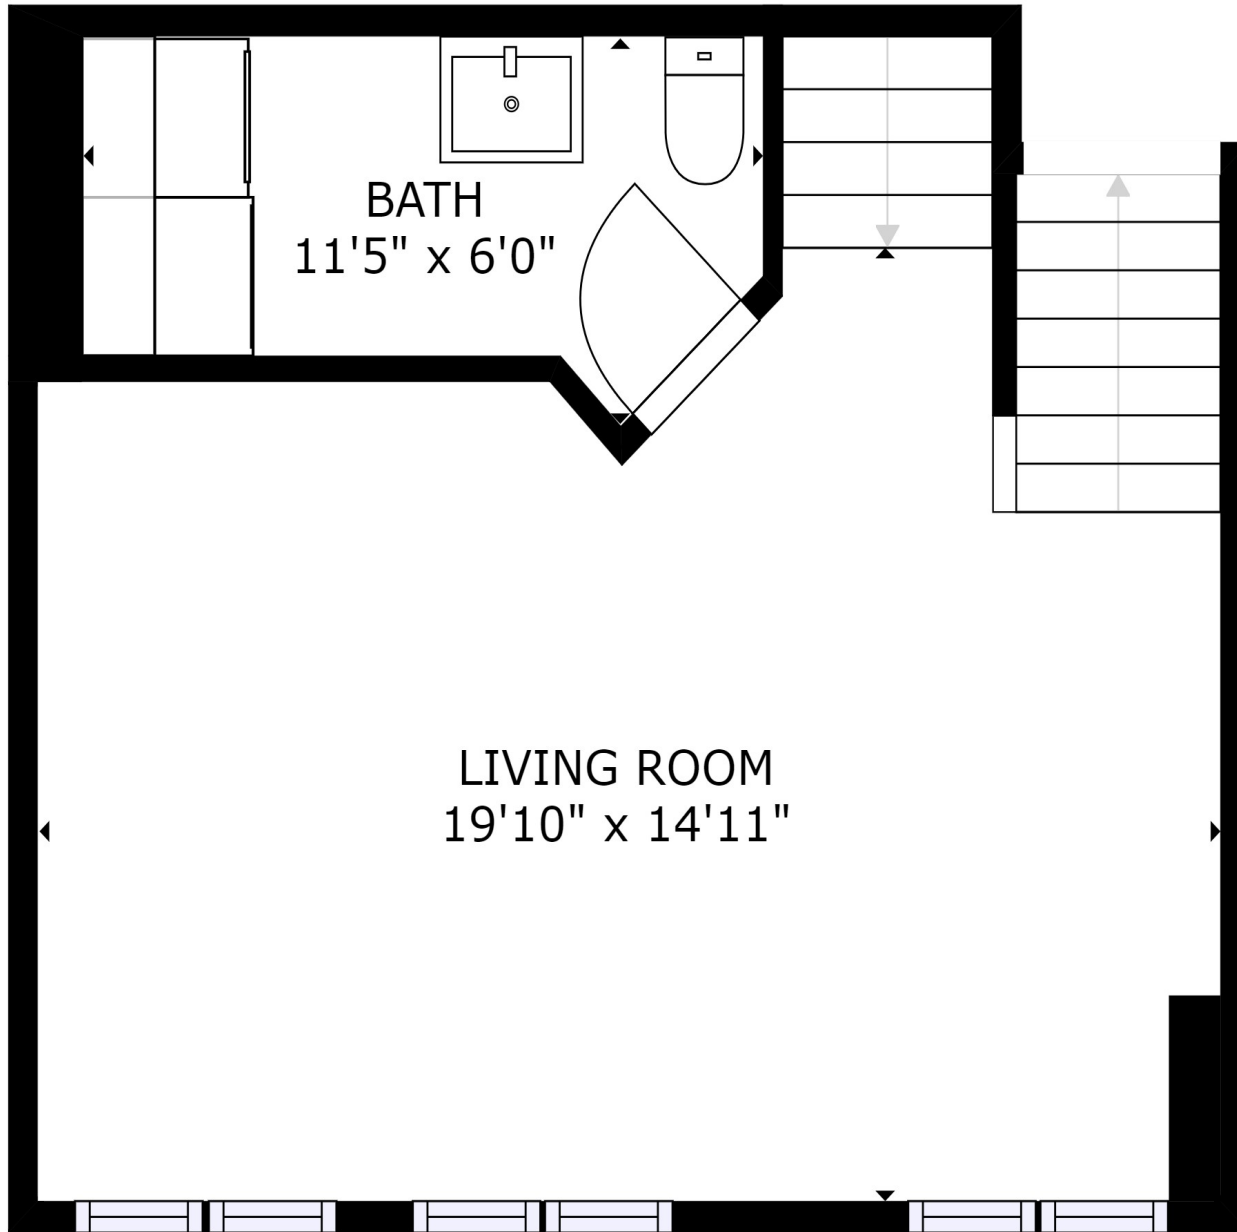

GARAGE

RECREATION ROOM  
19'4" x 12'8"

MECH/STORAGE  
7'8" x 22'11"

FLOOR 1

GROSS INTERNAL AREA  
FLOOR 1: 381 sq. ft, FLOOR 2: 135 sq. ft  
FLOOR 3: 291 sq. ft, FLOOR 4: 350 sq. ft  
FLOOR 5: 642 sq. ft, EXCLUDED AREAS:  
GARAGE: 206 sq. ft  
TOTAL: 1799 sq. ft

SIZES AND DIMENSIONS ARE APPROXIMATE, ACTUAL MAY VARY.

**kw** PRESTIGE  
KELLERWILLIAMS.

FLOOR 2

GROSS INTERNAL AREA  
 FLOOR 1: 381 sq. ft, FLOOR 2: 135 sq. ft  
 FLOOR 3: 291 sq. ft, FLOOR 4: 350 sq. ft  
 FLOOR 5: 642 sq. ft, EXCLUDED AREAS:  
 GARAGE: 206 sq. ft  
 TOTAL: 1799 sq. ft  
 SIZES AND DIMENSIONS ARE APPROXIMATE, ACTUAL MAY VARY.

**kw** PRESTIGE  
 KELLERWILLIAMS.

GROSS INTERNAL AREA  
 FLOOR 1: 381 sq. ft, FLOOR 2: 135 sq. ft  
 FLOOR 3: 291 sq. ft, FLOOR 4: 350 sq. ft  
 FLOOR 5: 642 sq. ft, EXCLUDED AREAS:  
 GARAGE: 206 sq. ft  
 TOTAL: 1799 sq. ft

SIZES AND DIMENSIONS ARE APPROXIMATE, ACTUAL MAY VARY.

GROSS INTERNAL AREA  
FLOOR 1: 381 sq. ft, FLOOR 2: 135 sq. ft  
FLOOR 3: 291 sq. ft, FLOOR 4: 350 sq. ft  
FLOOR 5: 642 sq. ft, EXCLUDED AREAS:  
GARAGE: 206 sq. ft  
TOTAL: 1799 sq. ft