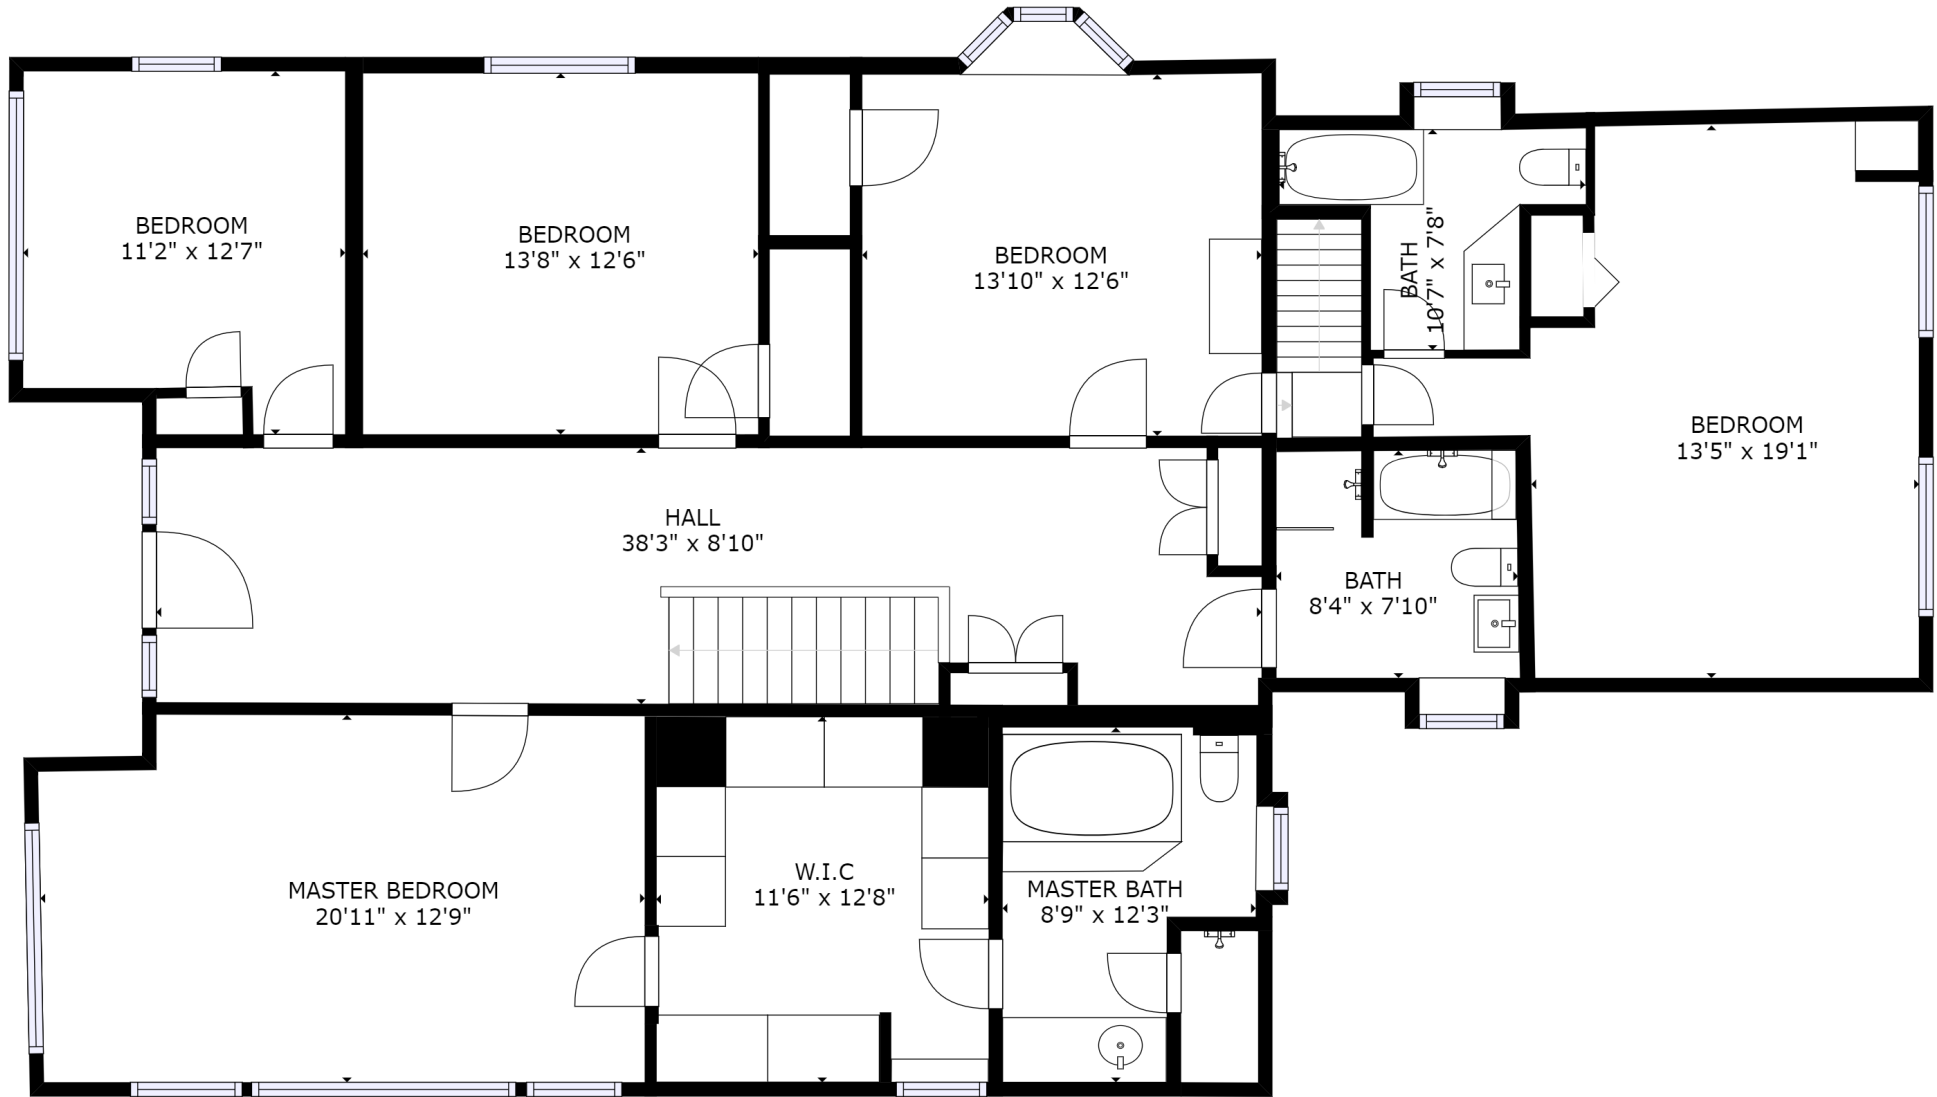

GROSS INTERNAL AREA
 FLOOR 1: 2544 sq ft, FLOOR 2: 1860 sq ft
 TOTAL: 4404 sq ft

SIZES AND DIMENSIONS ARE APPROXIMATE, ACTUAL MAY VARY.

GROSS INTERNAL AREA
 FLOOR 1: 2544 sq ft, FLOOR 2: 1860 sq ft
 TOTAL: 4404 sq ft
 SIZES AND DIMENSIONS ARE APPROXIMATE, ACTUAL MAY VARY.

FLOOR 2