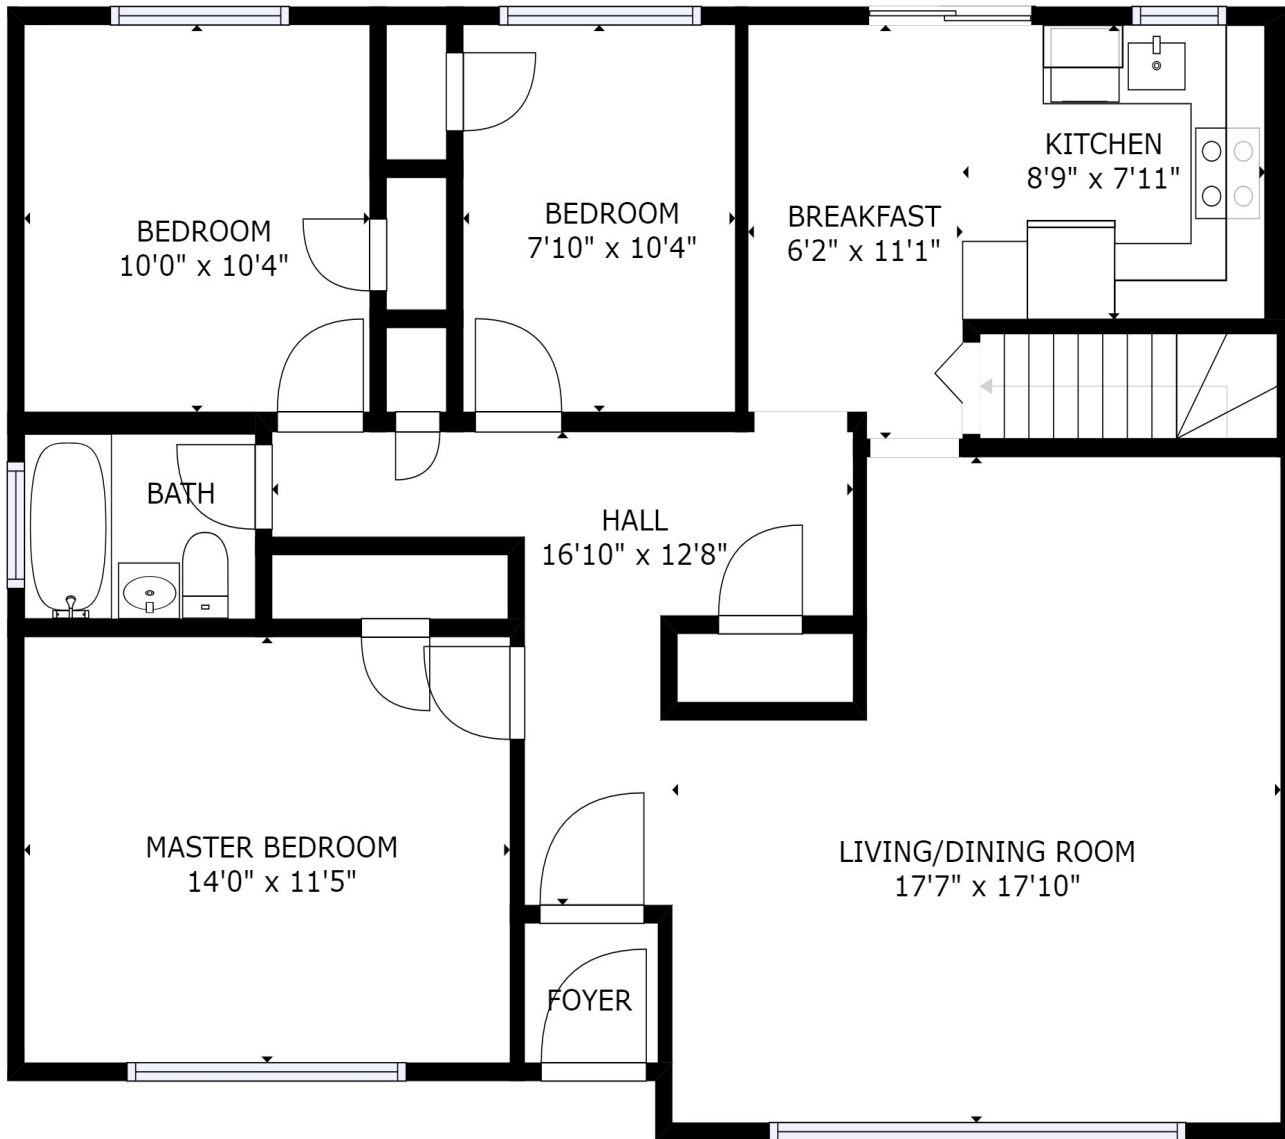

FLOOR 1

GROSS INTERNAL AREA  
 FLOOR 1: 982 sq ft, FLOOR 2: 1034 sq ft  
 TOTAL: 2016 sq ft

SIZES AND DIMENSIONS ARE APPROXIMATE, ACTUAL MAY VARY.

MARIE-  
 YVONNE  
 PAINT

GROSS INTERNAL AREA  
 FLOOR 1: 982 sq ft, FLOOR 2: 1034 sq ft  
 TOTAL: 2016 sq ft  
 SIZES AND DIMENSIONS ARE APPROXIMATE, ACTUAL MAY VARY.