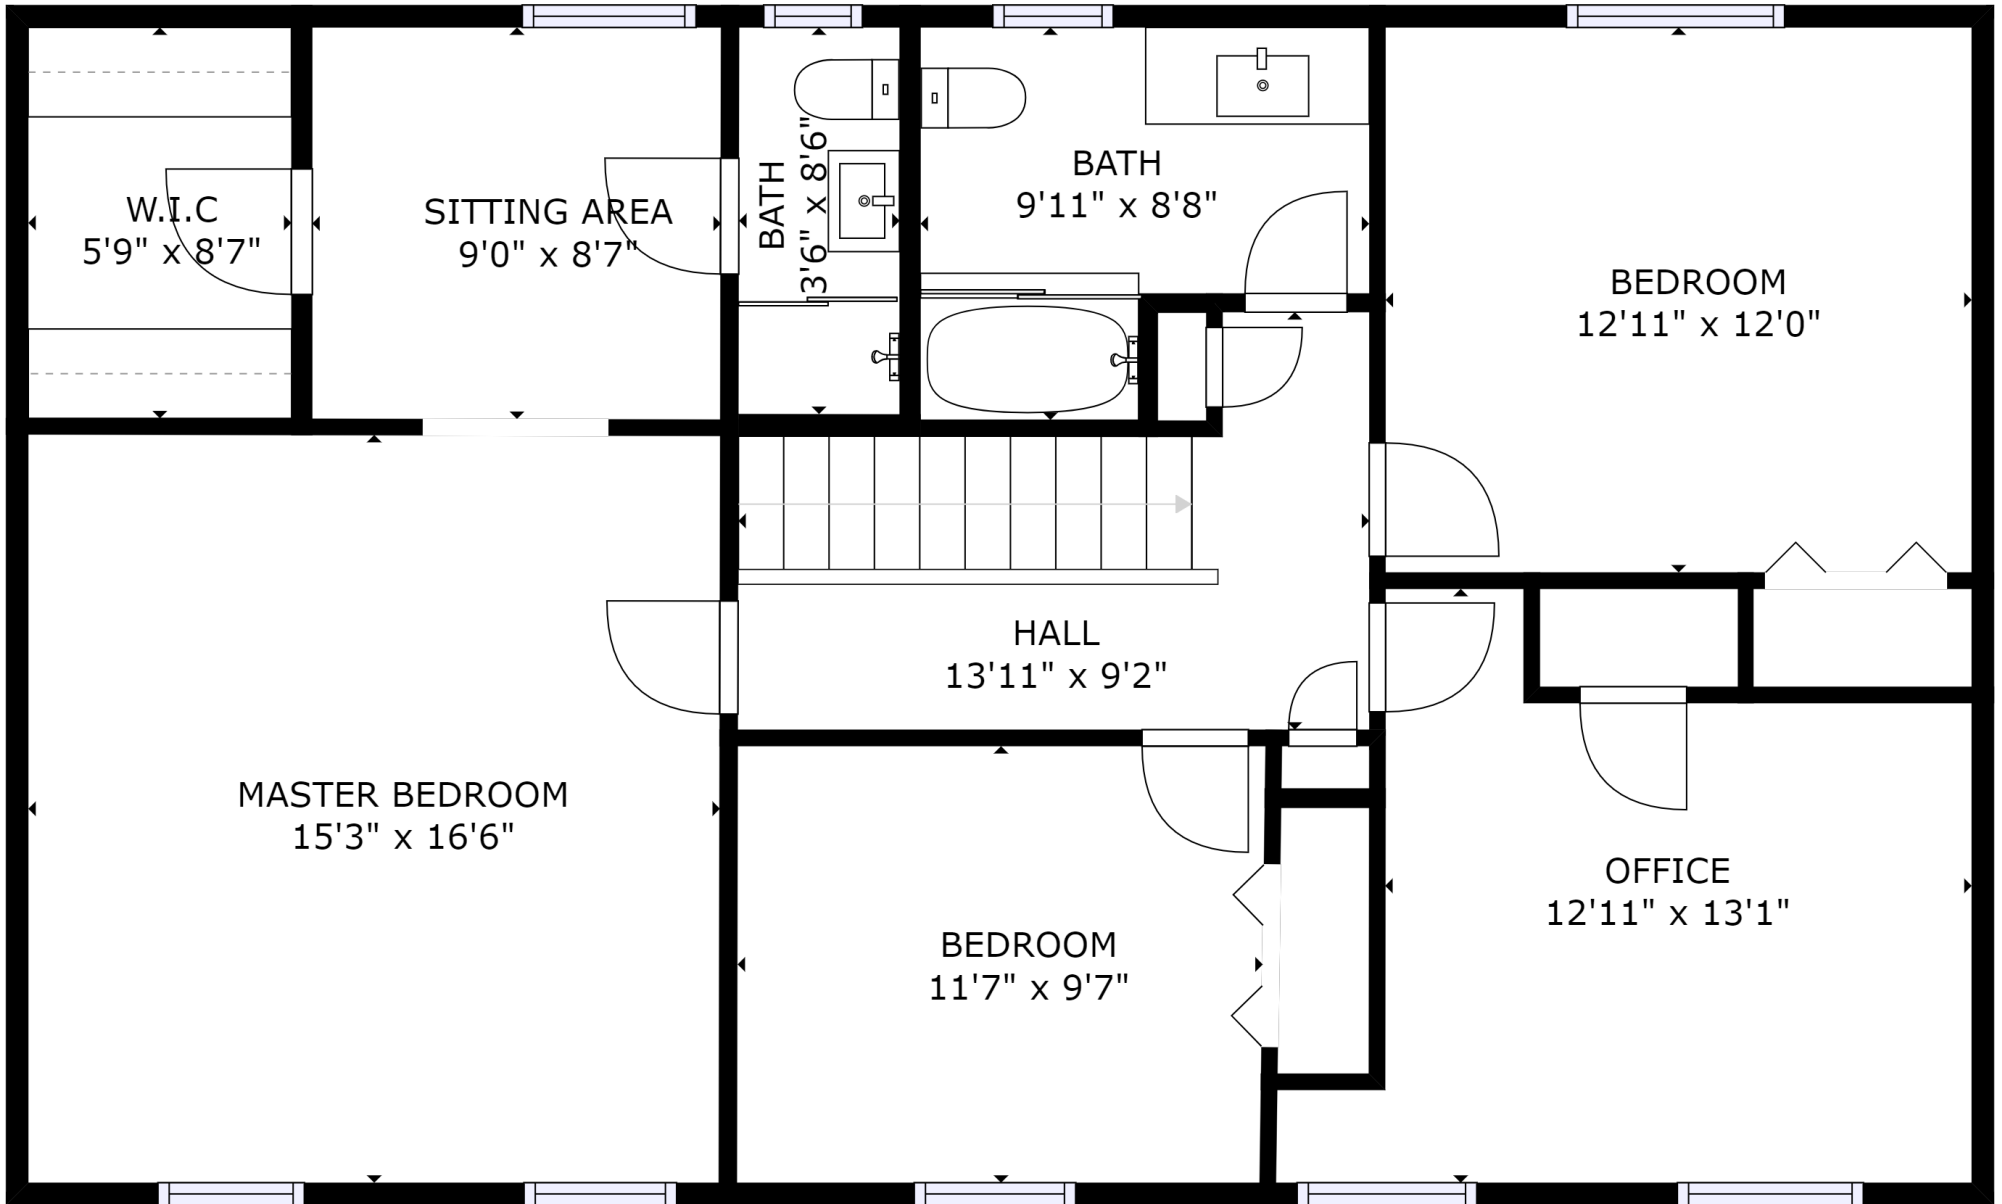

FLOOR 1

GROSS INTERNAL AREA
FLOOR 1: 1052 sq ft, FLOOR 2: 1290 sq ft
FLOOR 3: 1088 sq ft, EXCLUDED AREAS:
GARAGE: 368 sq ft
TOTAL: 3430 sq ft

SIZES AND DIMENSIONS ARE APPROXIMATE, ACTUAL MAY VARY.

GROSS INTERNAL AREA
 FLOOR 1: 1052 sq ft, FLOOR 2: 1290 sq ft
 FLOOR 3: 1088 sq ft, EXCLUDED AREAS:
 GARAGE: 368 sq ft
 TOTAL: 3430 sq ft

SIZES AND DIMENSIONS ARE APPROXIMATE, ACTUAL MAY VARY.

GROSS INTERNAL AREA
 FLOOR 1: 1052 sq ft, FLOOR 2: 1290 sq ft
 FLOOR 3: 1088 sq ft, EXCLUDED AREAS:
 GARAGE: 368 sq ft
 TOTAL: 3430 sq ft

SIZES AND DIMENSIONS ARE APPROXIMATE, ACTUAL MAY VARY.