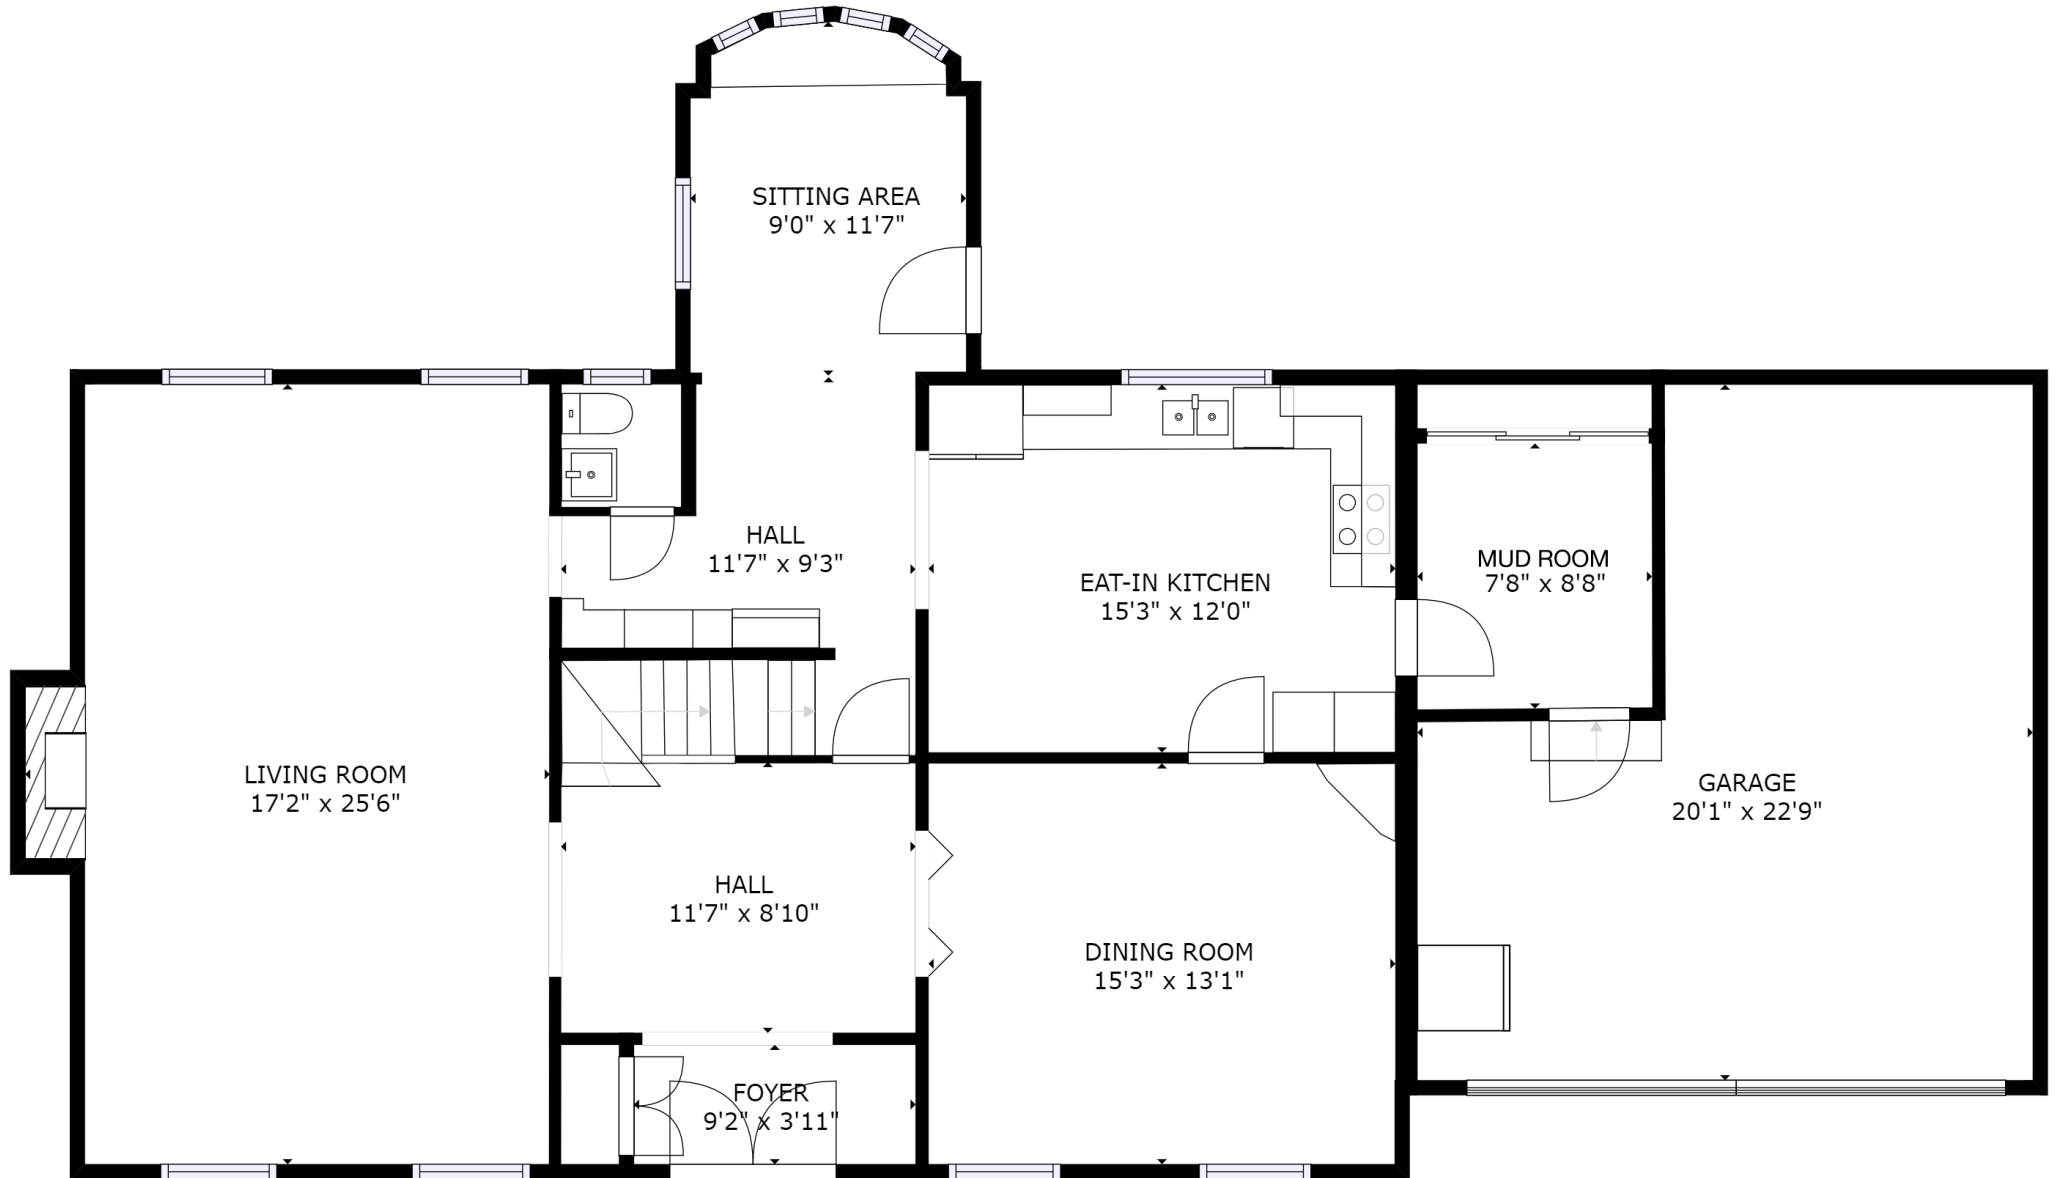

FLOOR 1

GROSS INTERNAL AREA
FLOOR 1: 1052 sq ft, FLOOR 2: 1290 sq ft
FLOOR 3: 1088 sq ft, EXCLUDED AREAS:
GARAGE: 368 sq ft
TOTAL: 3430 sq ft

SIZES AND DIMENSIONS ARE APPROXIMATE, ACTUAL MAY VARY.

GROSS INTERNAL AREA
 FLOOR 1: 1052 sq ft, FLOOR 2: 1290 sq ft
 FLOOR 3: 1088 sq ft, EXCLUDED AREAS:
 GARAGE: 368 sq ft
 TOTAL: 3430 sq ft

SIZES AND DIMENSIONS ARE APPROXIMATE, ACTUAL MAY VARY.

GROSS INTERNAL AREA
 FLOOR 1: 1052 sq ft, FLOOR 2: 1290 sq ft
 FLOOR 3: 1088 sq ft, EXCLUDED AREAS:
 GARAGE: 368 sq ft
 TOTAL: 3430 sq ft

SIZES AND DIMENSIONS ARE APPROXIMATE, ACTUAL MAY VARY.