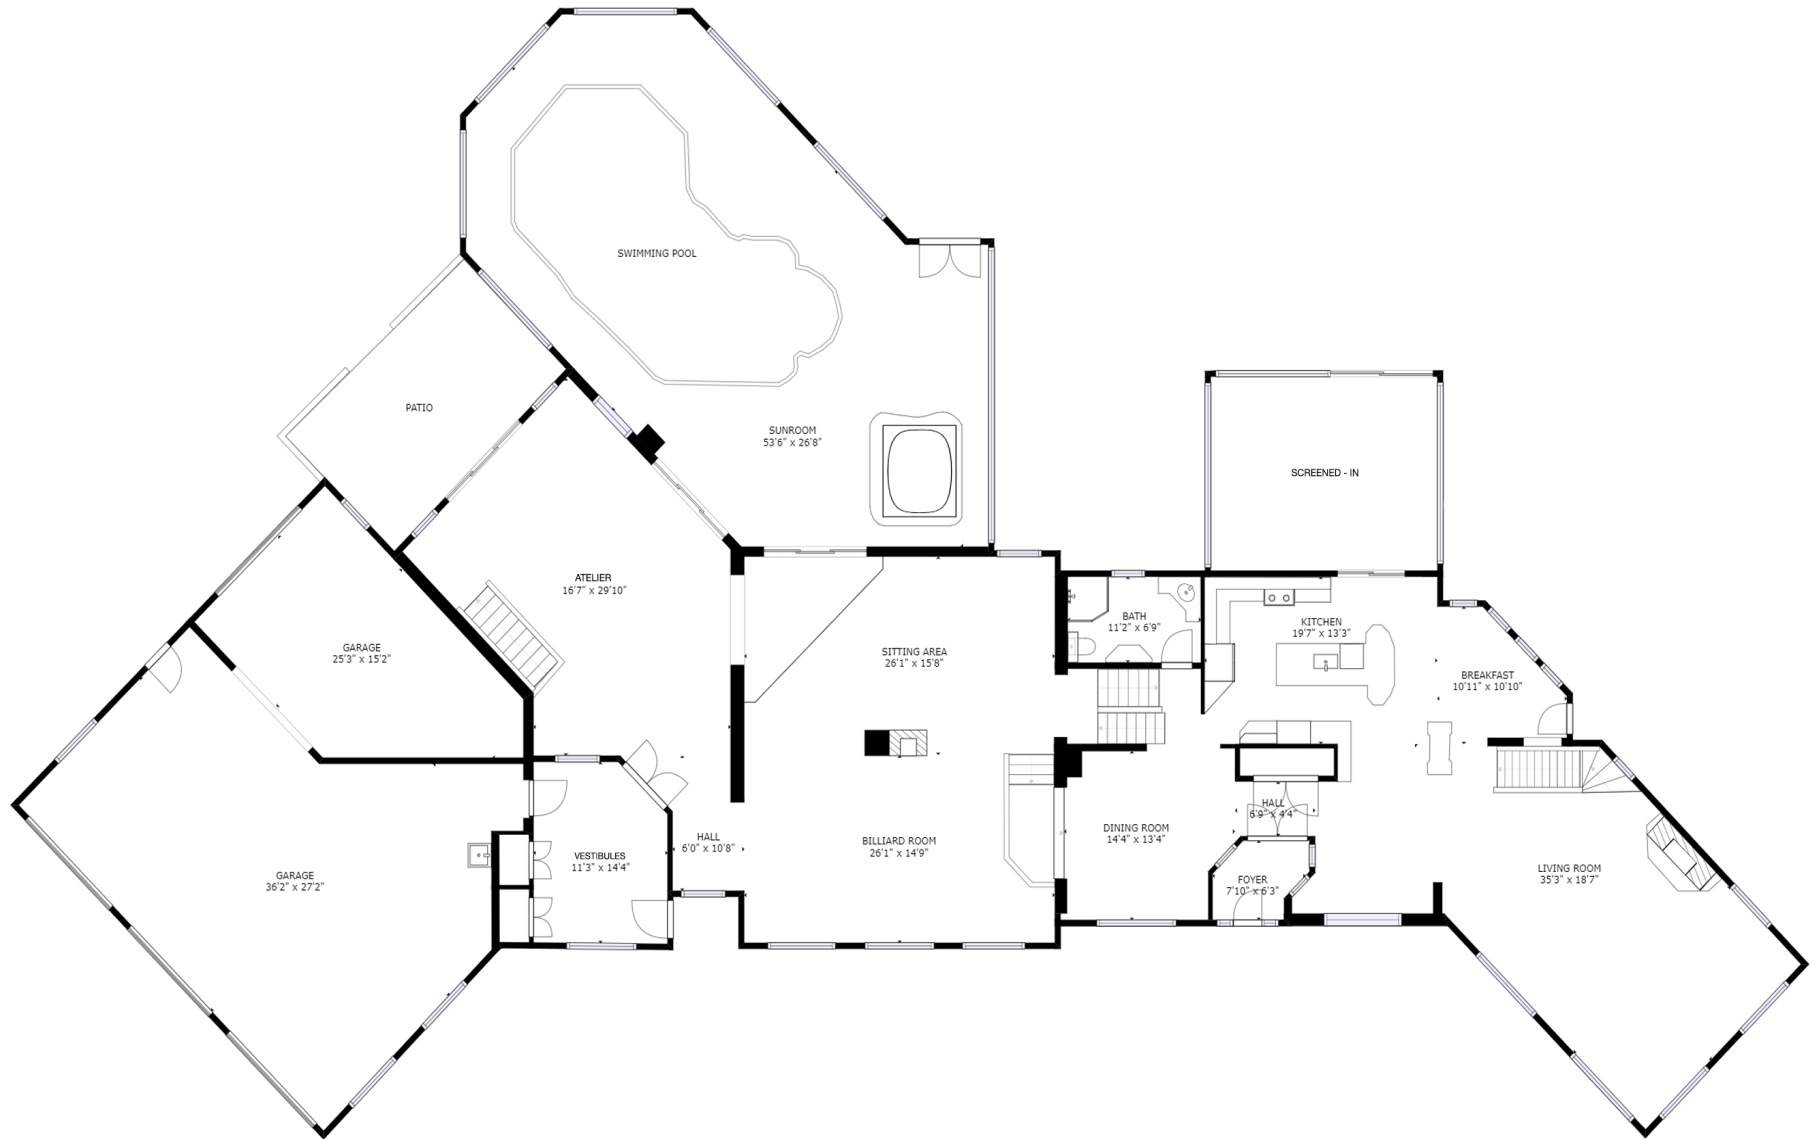

GROSS INTERNAL AREA
 FLOOR 1: 1923 sq ft, FLOOR 2: 4382 sq ft
 FLOOR 3: 3131 sq ft, EXCLUDED AREAS:
 GARAGE: 1187 sq ft, REDUCED HEADROOM BELOW 1.5M: 156 sq ft
 TOTAL: 9436 sq ft
 SIZES AND DIMENSIONS ARE APPROXIMATE, ACTUAL MAY VARY.

MARIE-
YVONNE
PAINT

GROSS INTERNAL AREA
 FLOOR 1: 1923 sq ft, FLOOR 2: 4382 sq ft
 FLOOR 3: 3131 sq ft, EXCLUDED AREAS:
 GARAGE: 1187 sq ft, REDUCED HEADROOM BELOW 1.5M: 156 sq ft
 TOTAL: 9436 sq ft

SIZES AND DIMENSIONS ARE APPROXIMATE, ACTUAL MAY VARY.

MARIE-
YVONNE
PAINT

FLOOR 3

GROSS INTERNAL AREA
 FLOOR 1: 1923 sq ft, FLOOR 2: 4382 sq ft
 FLOOR 3: 3131 sq ft, EXCLUDED AREAS:
 GARAGE: 1187 sq ft, REDUCED HEADROOM BELOW 1.5M: 156 sq ft
 TOTAL: 9436 sq ft

SIZES AND DIMENSIONS ARE APPROXIMATE, ACTUAL MAY VARY.

MARIE-
 YVONNE
 PAINT