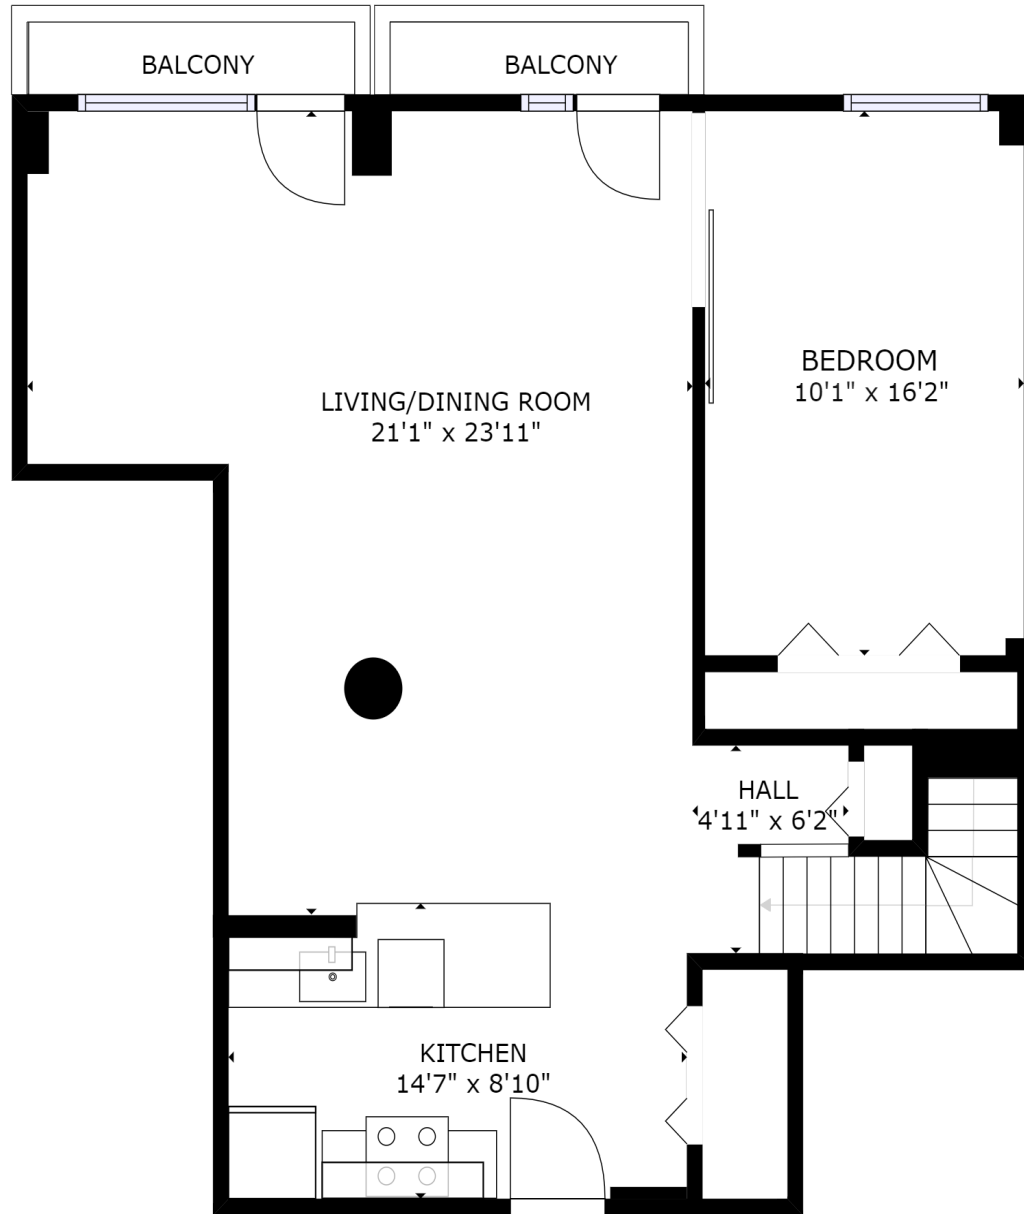

GROSS INTERNAL AREA
 FLOOR 1: 471 sq ft, FLOOR 2: 828 sq ft
 TOTAL: 1299 sq ft
 SIZES AND DIMENSIONS ARE APPROXIMATE, ACTUAL MAY VARY.

CATHERINE DAWE

GROSS INTERNAL AREA
FLOOR 1: 471 sq ft, FLOOR 2: 828 sq ft
TOTAL: 1299 sq ft

SIZES AND DIMENSIONS ARE APPROXIMATE, ACTUAL MAY VARY.

CATHERINE **DAWE**