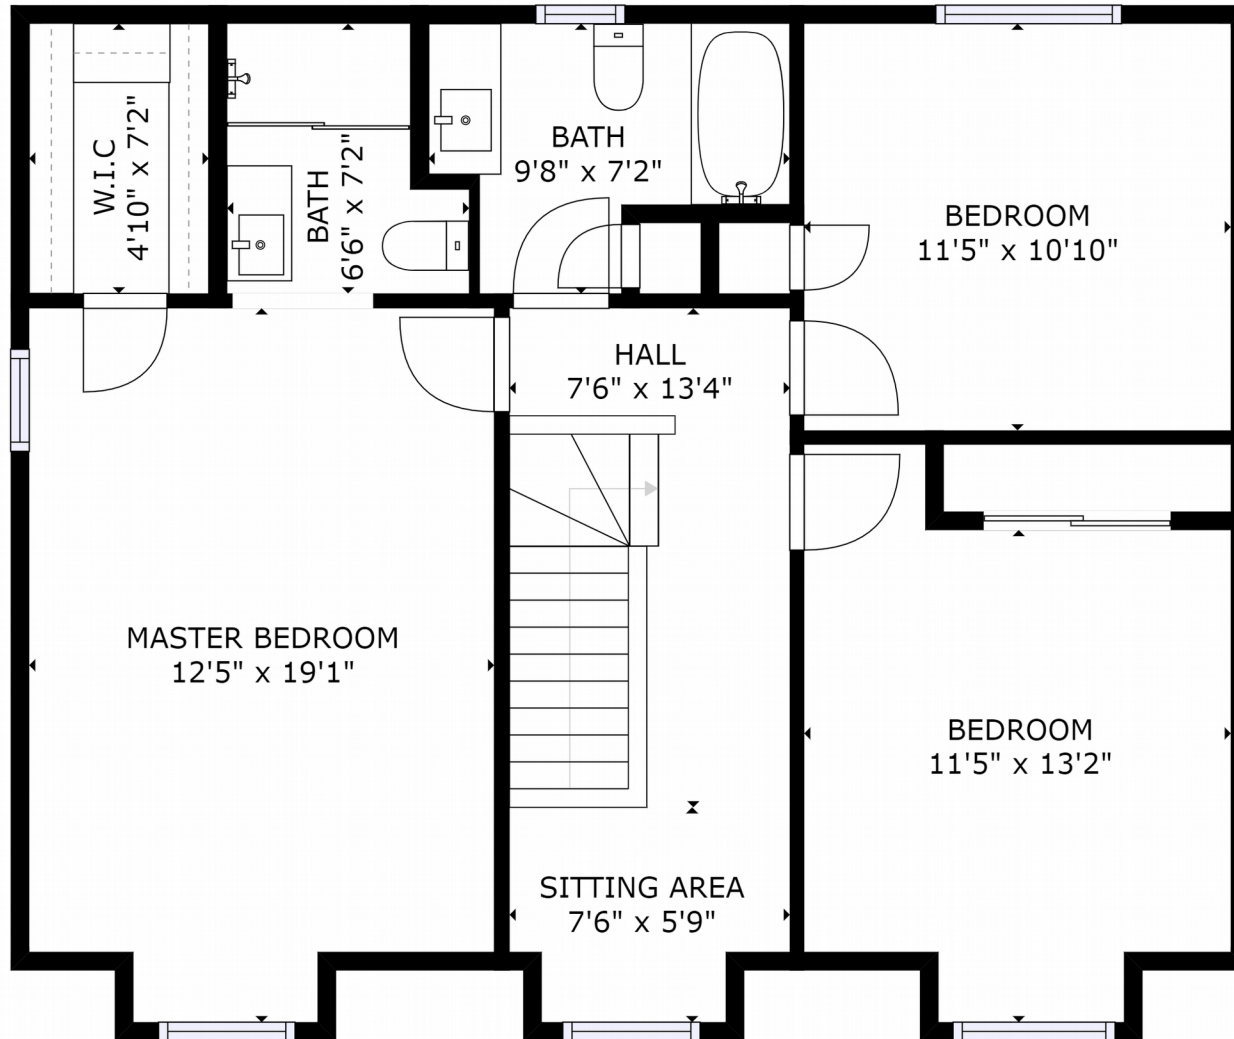

FLOOR 1

GROSS INTERNAL AREA  
 FLOOR 1: 816 sq ft, FLOOR 2: 923 sq ft  
 FLOOR 3: 823 sq ft, EXCLUDED AREAS:  
 GARAGE: 226 sq ft  
 TOTAL: 2562 sq ft

SIZES AND DIMENSIONS ARE APPROXIMATE, ACTUAL MAY VARY.

GROSS INTERNAL AREA  
 FLOOR 1: 816 sq ft, FLOOR 2: 923 sq ft  
 FLOOR 3: 823 sq ft, EXCLUDED AREAS:  
 GARAGE: 226 sq ft  
 TOTAL: 2562 sq ft

SIZES AND DIMENSIONS ARE APPROXIMATE, ACTUAL MAY VARY.

GROSS INTERNAL AREA  
 FLOOR 1: 816 sq ft, FLOOR 2: 923 sq ft  
 FLOOR 3: 823 sq ft, EXCLUDED AREAS:  
 GARAGE: 226 sq ft  
 TOTAL: 2562 sq ft

SIZES AND DIMENSIONS ARE APPROXIMATE, ACTUAL MAY VARY.