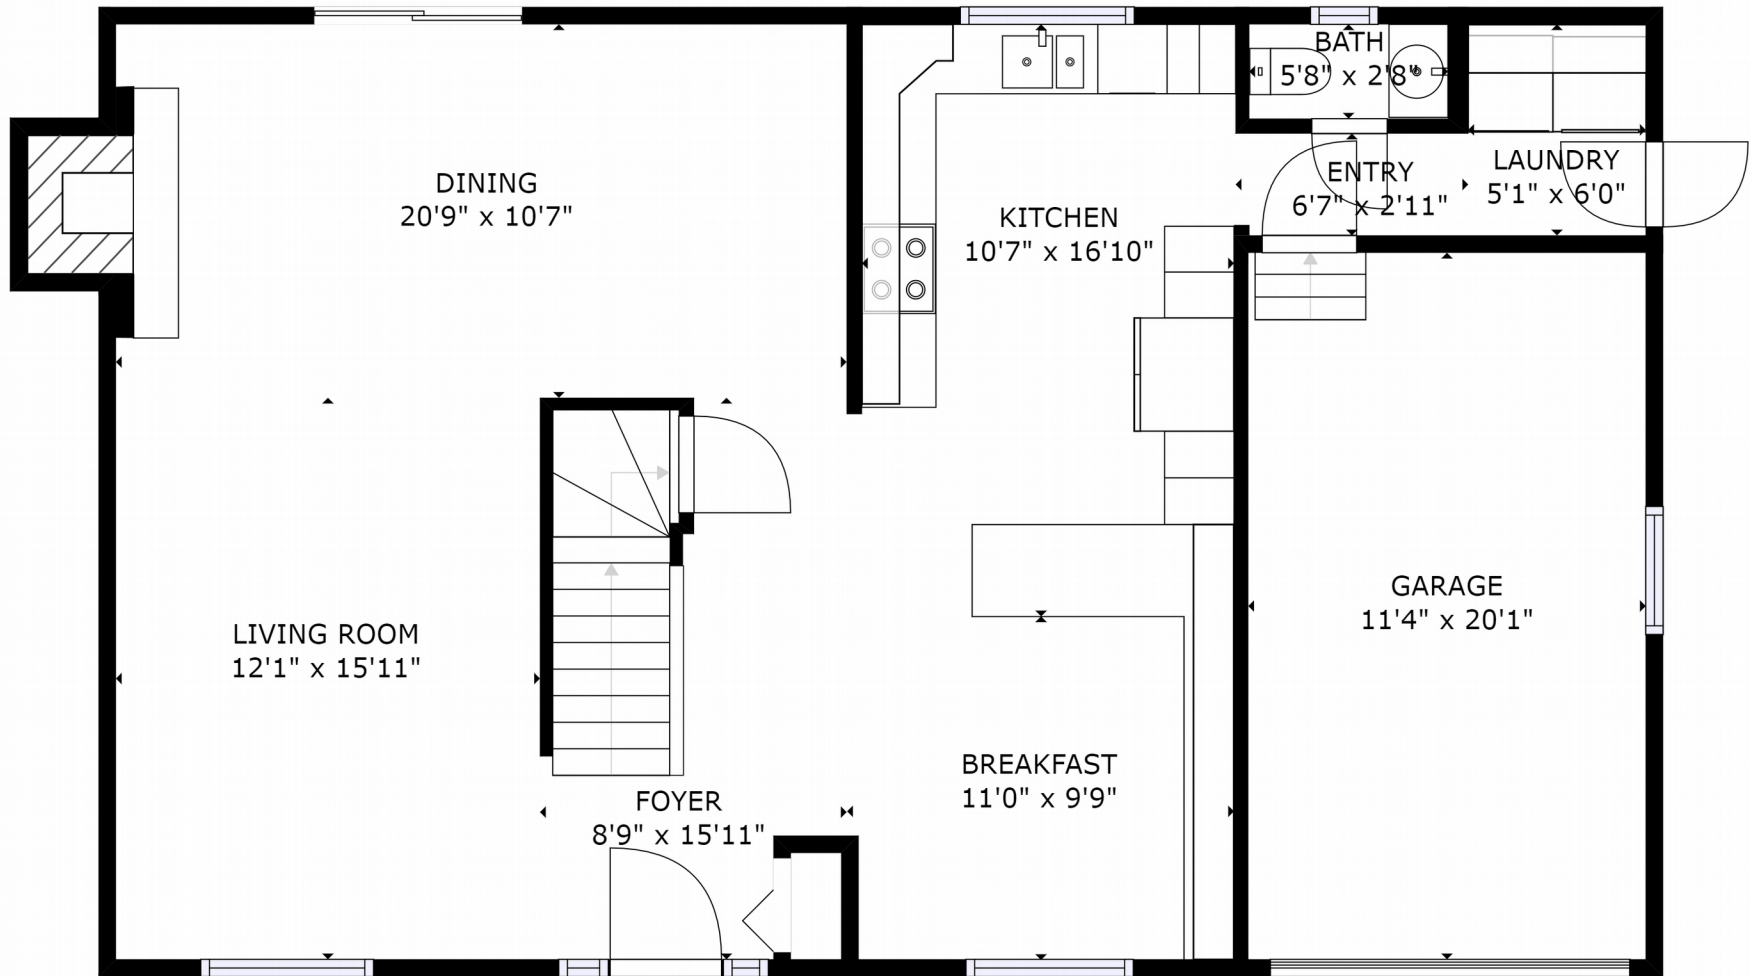

FLOOR 1

GROSS INTERNAL AREA  
 FLOOR 1: 816 sq ft, FLOOR 2: 923 sq ft  
 FLOOR 3: 823 sq ft, EXCLUDED AREAS:  
 GARAGE: 226 sq ft  
 TOTAL: 2562 sq ft

SIZES AND DIMENSIONS ARE APPROXIMATE, ACTUAL MAY VARY.

GROSS INTERNAL AREA  
 FLOOR 1: 816 sq ft, FLOOR 2: 923 sq ft  
 FLOOR 3: 823 sq ft, EXCLUDED AREAS:  
 GARAGE: 226 sq ft  
 TOTAL: 2562 sq ft

SIZES AND DIMENSIONS ARE APPROXIMATE, ACTUAL MAY VARY.

GROSS INTERNAL AREA  
 FLOOR 1: 816 sq ft, FLOOR 2: 923 sq ft  
 FLOOR 3: 823 sq ft, EXCLUDED AREAS:  
 GARAGE: 226 sq ft  
 TOTAL: 2562 sq ft

SIZES AND DIMENSIONS ARE APPROXIMATE, ACTUAL MAY VARY.