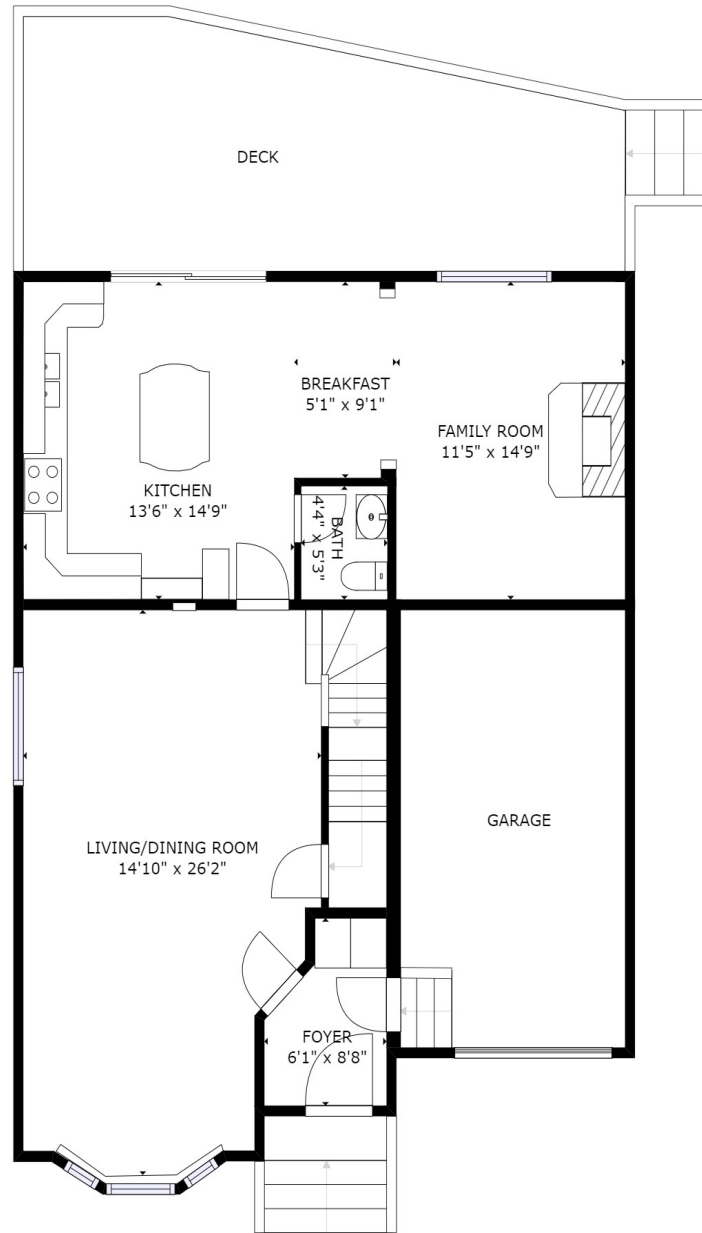

FLOOR 1

GROSS INTERNAL AREA
FLOOR 1: 845 sq ft, FLOOR 2: 901 sq ft
FLOOR 3: 1110 sq ft
TOTAL: 2856 sq ft

SIZES AND DIMENSIONS ARE APPROXIMATE, ACTUAL MAY VARY.

FLOOR 2

GROSS INTERNAL AREA
 FLOOR 1: 845 sq ft, FLOOR 2: 901 sq ft
 FLOOR 3: 1110 sq ft
 TOTAL: 2856 sq ft

SIZES AND DIMENSIONS ARE APPROXIMATE, ACTUAL MAY VARY.

FLOOR 3

GROSS INTERNAL AREA
 FLOOR 1: 845 sq ft, FLOOR 2: 901 sq ft
 FLOOR 3: 1110 sq ft
 TOTAL: 2856 sq ft
 SIZES AND DIMENSIONS ARE APPROXIMATE, ACTUAL MAY VARY.