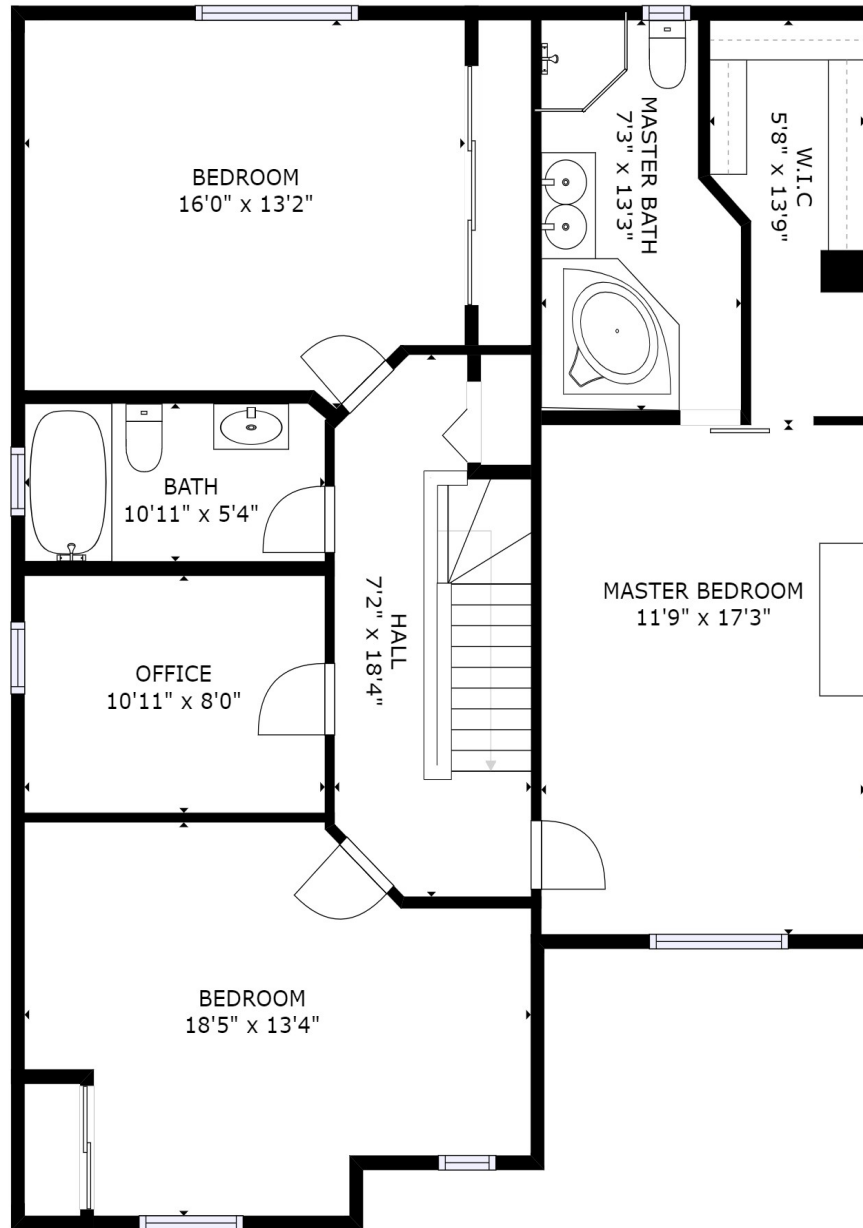

FLOOR 1

GROSS INTERNAL AREA
FLOOR 1: 845 sq ft, FLOOR 2: 901 sq ft
FLOOR 3: 1110 sq ft
TOTAL: 2856 sq ft

SIZES AND DIMENSIONS ARE APPROXIMATE, ACTUAL MAY VARY.

FLOOR 2

GROSS INTERNAL AREA
 FLOOR 1: 845 sq ft, FLOOR 2: 901 sq ft
 FLOOR 3: 1110 sq ft
 TOTAL: 2856 sq ft

SIZES AND DIMENSIONS ARE APPROXIMATE, ACTUAL MAY VARY.

FLOOR 3

GROSS INTERNAL AREA
 FLOOR 1: 845 sq ft, FLOOR 2: 901 sq ft
 FLOOR 3: 1110 sq ft
 TOTAL: 2856 sq ft
 SIZES AND DIMENSIONS ARE APPROXIMATE, ACTUAL MAY VARY.