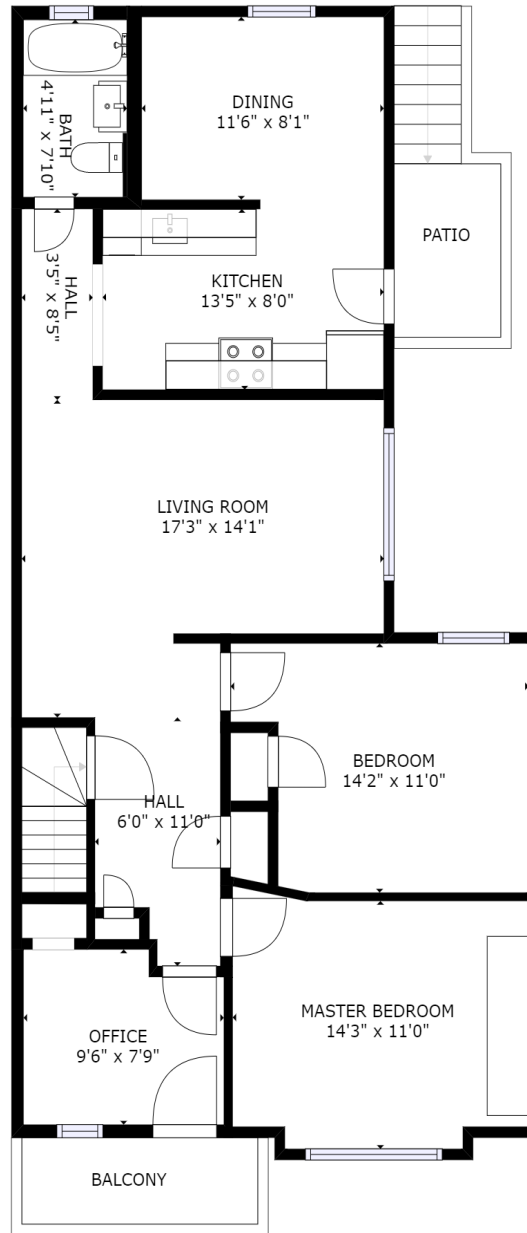

GROSS INTERNAL AREA  
FLOOR 1: 46 sq ft, FLOOR 2: 1001 sq ft  
TOTAL: 1047 sq ft  
SIZES AND DIMENSIONS ARE APPROXIMATE, ACTUAL MAY VARY.

FLOOR 1

**kw** PRESTIGE  
KELLERWILLIAMS<sub>®</sub>

GROSS INTERNAL AREA  
 FLOOR 1: 46 sq ft, FLOOR 2: 1001 sq ft  
 TOTAL: 1047 sq ft  
 SIZES AND DIMENSIONS ARE APPROXIMATE, ACTUAL MAY VARY.