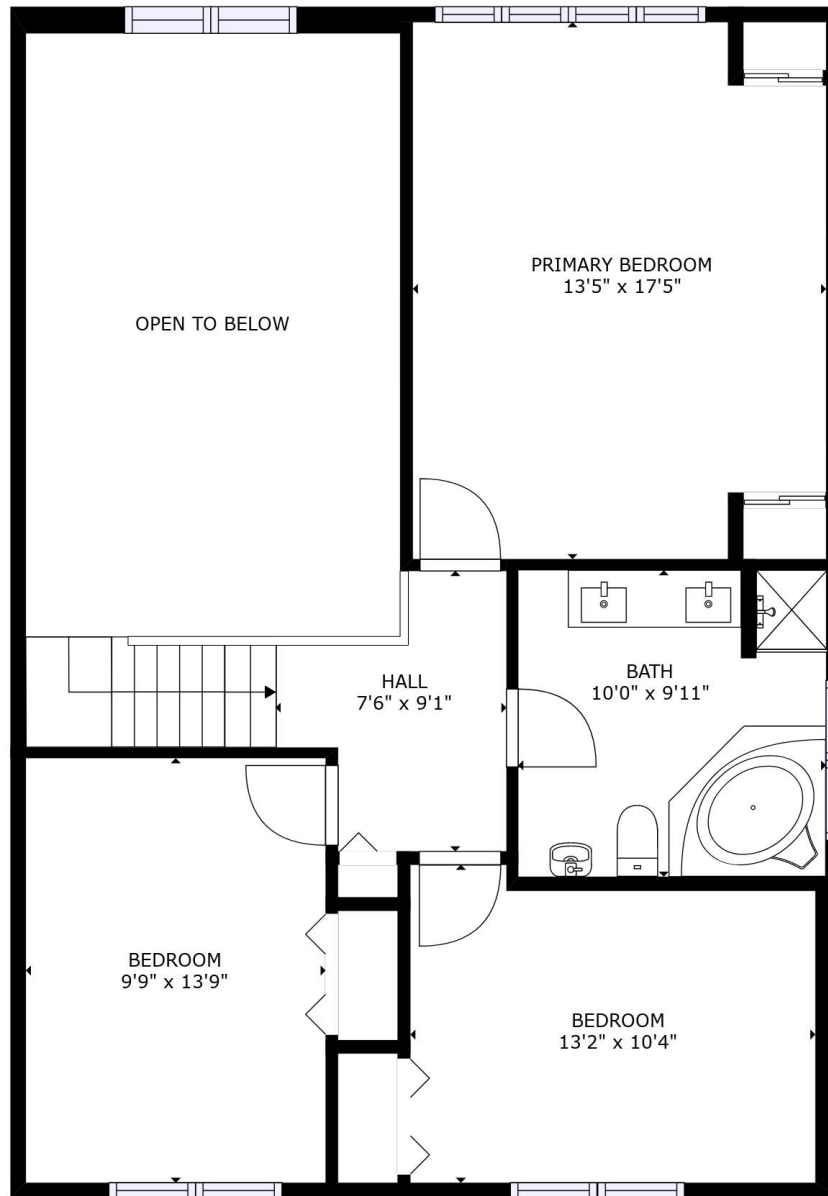

261 EINSTEIN, DOLLARD-DES-ORMEAUX

GROSS INTERNAL AREA  
 FLOOR 1: 805 sq. ft, FLOOR 2: 1322 sq. ft  
 FLOOR 3: 733 sq. ft, EXCLUDED AREAS:  
 GARAGE: 451 sq. ft  
 TOTAL: 2859 sq. ft

SIZES AND DIMENSIONS ARE APPROXIMATE, ACTUAL MAY VARY.

BASEMENT

261 EINSTEIN, DOLLARD-DES-ORMEAUX

GROSS INTERNAL AREA  
 FLOOR 1: 805 sq. ft, FLOOR 2: 1322 sq. ft  
 FLOOR 3: 733 sq. ft, EXCLUDED AREAS:  
 GARAGE: 451 sq. ft  
 TOTAL: 2859 sq. ft

SIZES AND DIMENSIONS ARE APPROXIMATE, ACTUAL MAY VARY.

GROUND FLOOR

261 EINSTEIN, DOLLARD-DES-ORMEAUX

GROSS INTERNAL AREA  
 FLOOR 1: 805 sq. ft, FLOOR 2: 1322 sq. ft  
 FLOOR 3: 733 sq. ft, EXCLUDED AREAS:  
 GARAGE: 451 sq. ft  
 TOTAL: 2859 sq. ft

SIZES AND DIMENSIONS ARE APPROXIMATE, ACTUAL MAY VARY.