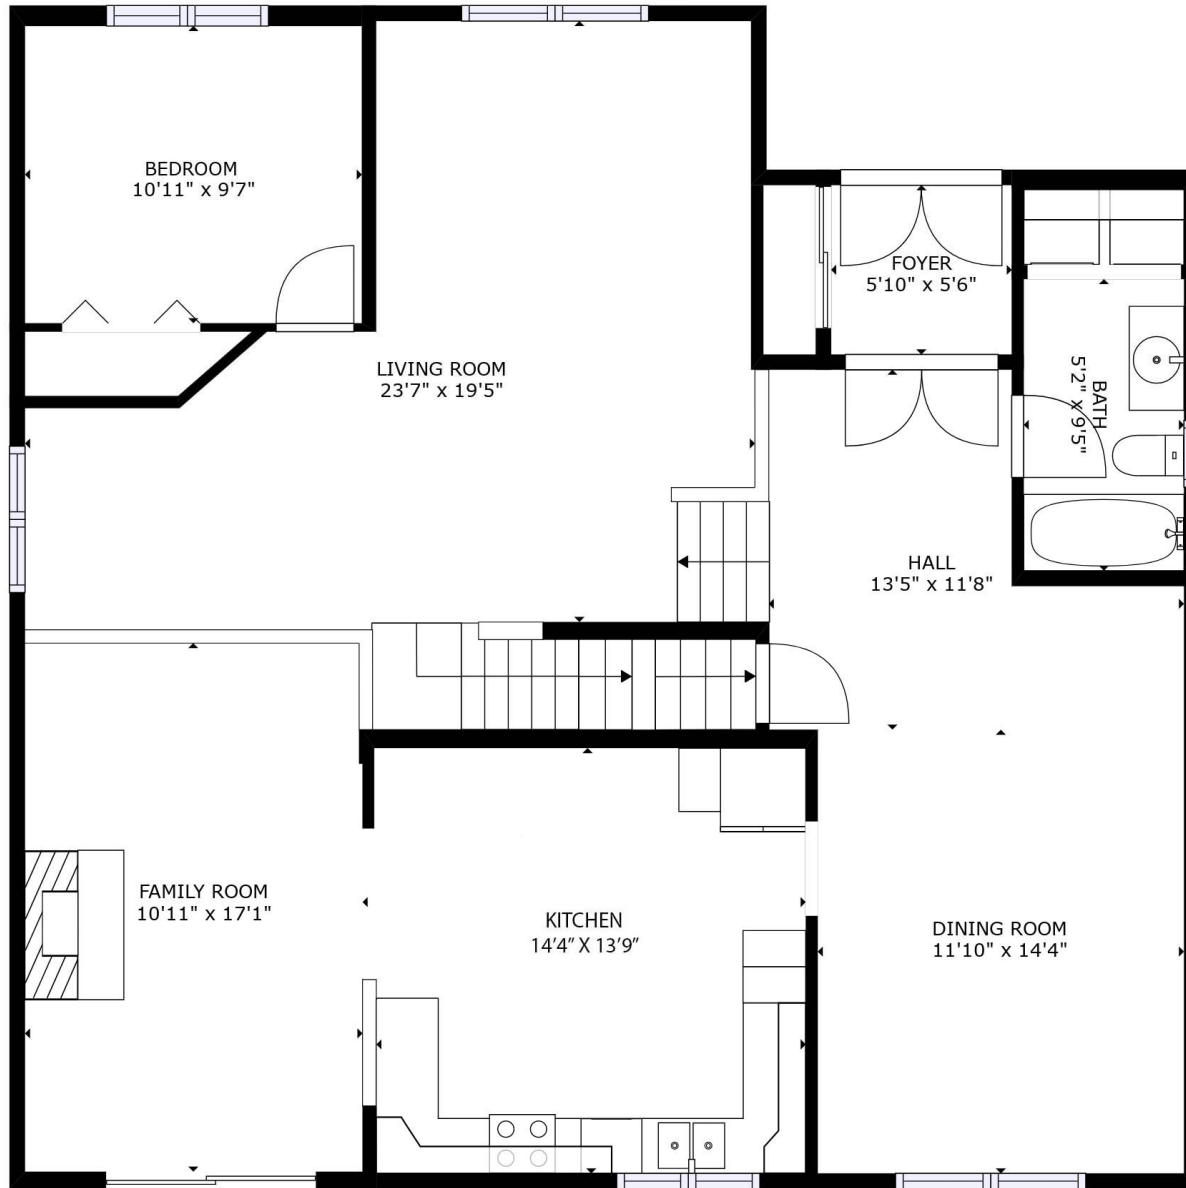

261 EINSTEIN, DOLLARD-DES-ORMEAUX

GROSS INTERNAL AREA  
 FLOOR 1: 805 sq. ft, FLOOR 2: 1322 sq. ft  
 FLOOR 3: 733 sq. ft, EXCLUDED AREAS:  
 GARAGE: 451 sq. ft  
 TOTAL: 2859 sq. ft

SIZES AND DIMENSIONS ARE APPROXIMATE, ACTUAL MAY VARY.

BASEMENT

261 EINSTEIN, DOLLARD-DES-ORMEAUX

GROSS INTERNAL AREA  
 FLOOR 1: 805 sq. ft, FLOOR 2: 1322 sq. ft  
 FLOOR 3: 733 sq. ft, EXCLUDED AREAS:  
 GARAGE: 451 sq. ft  
 TOTAL: 2859 sq. ft

SIZES AND DIMENSIONS ARE APPROXIMATE, ACTUAL MAY VARY.

GROUND FLOOR

261 EINSTEIN, DOLLARD-DES-ORMEAUX

GROSS INTERNAL AREA  
 FLOOR 1: 805 sq. ft, FLOOR 2: 1322 sq. ft  
 FLOOR 3: 733 sq. ft, EXCLUDED AREAS:  
 GARAGE: 451 sq. ft  
 TOTAL: 2859 sq. ft

SIZES AND DIMENSIONS ARE APPROXIMATE, ACTUAL MAY VARY.