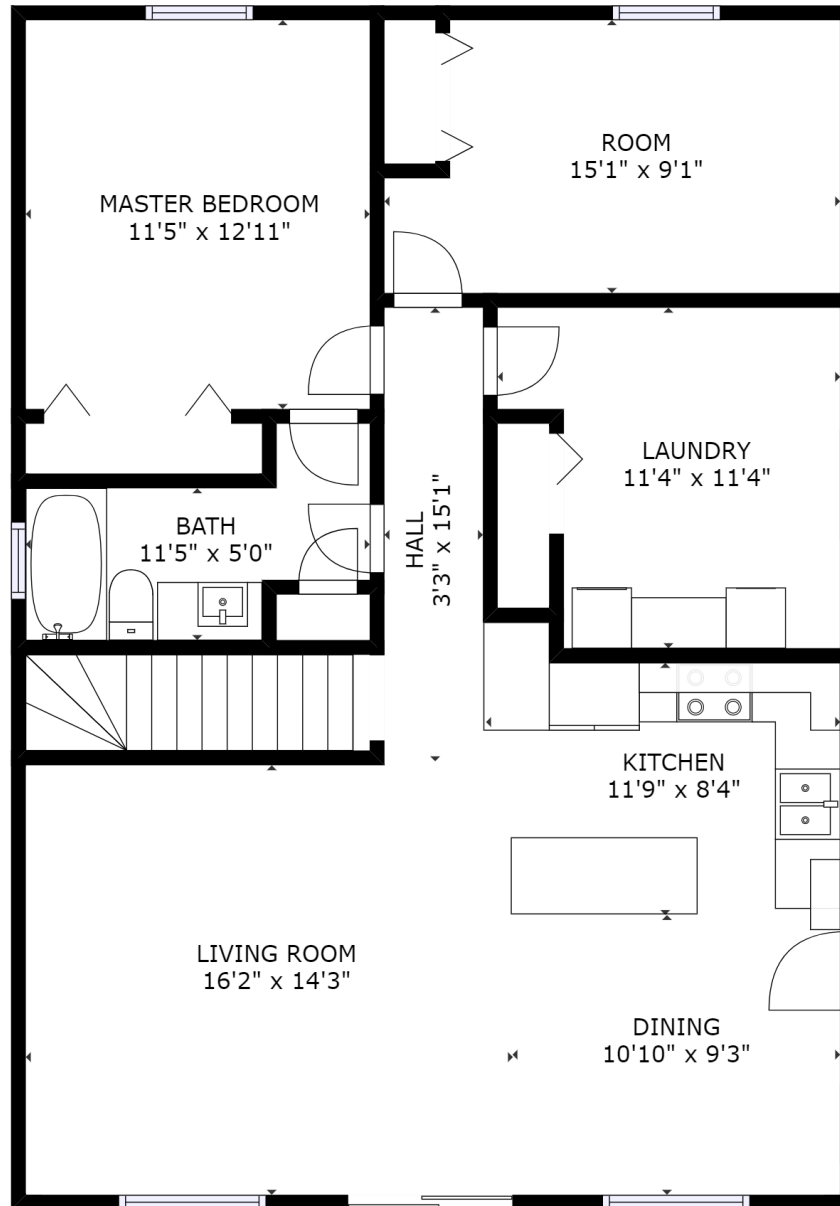

GROSS INTERNAL AREA
 FLOOR 1 : 982 sq ft, FLOOR 2 : 1054 sq ft
 TOTAL: 2036 sq ft

SIZES AND DIMENSIONS ARE APPROXIMATE, ACTUAL MAY VARY.

FLOOR 1

GROSS INTERNAL AREA
 FLOOR 1 : 982 sq ft, FLOOR 2 : 1054 sq ft
 TOTAL: 2036 sq ft
 SIZES AND DIMENSIONS ARE APPROXIMATE, ACTUAL MAY VARY.

FLOOR 2