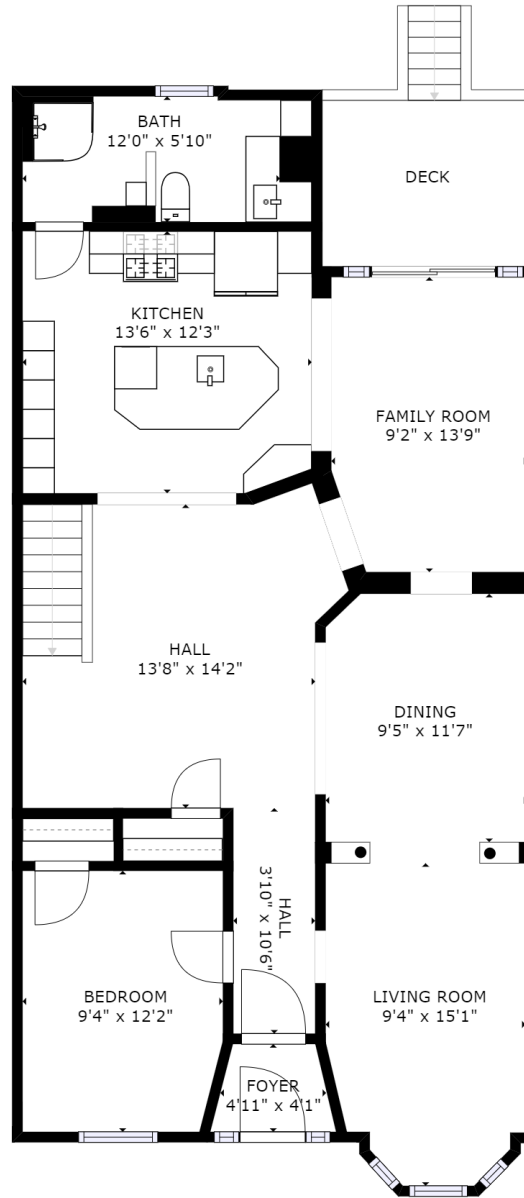

FLOOR 1

GROSS INTERNAL AREA
FLOOR 1: 575 sq ft, FLOOR 2: 1066 sq ft
TOTAL: 1641 sq ft
SIZES AND DIMENSIONS ARE APPROXIMATE, ACTUAL MAY VARY.

GROSS INTERNAL AREA
 FLOOR 1: 575 sq ft, FLOOR 2: 1066 sq ft
 TOTAL: 1641 sq ft

SIZES AND DIMENSIONS ARE APPROXIMATE, ACTUAL MAY VARY.

FLOOR 2