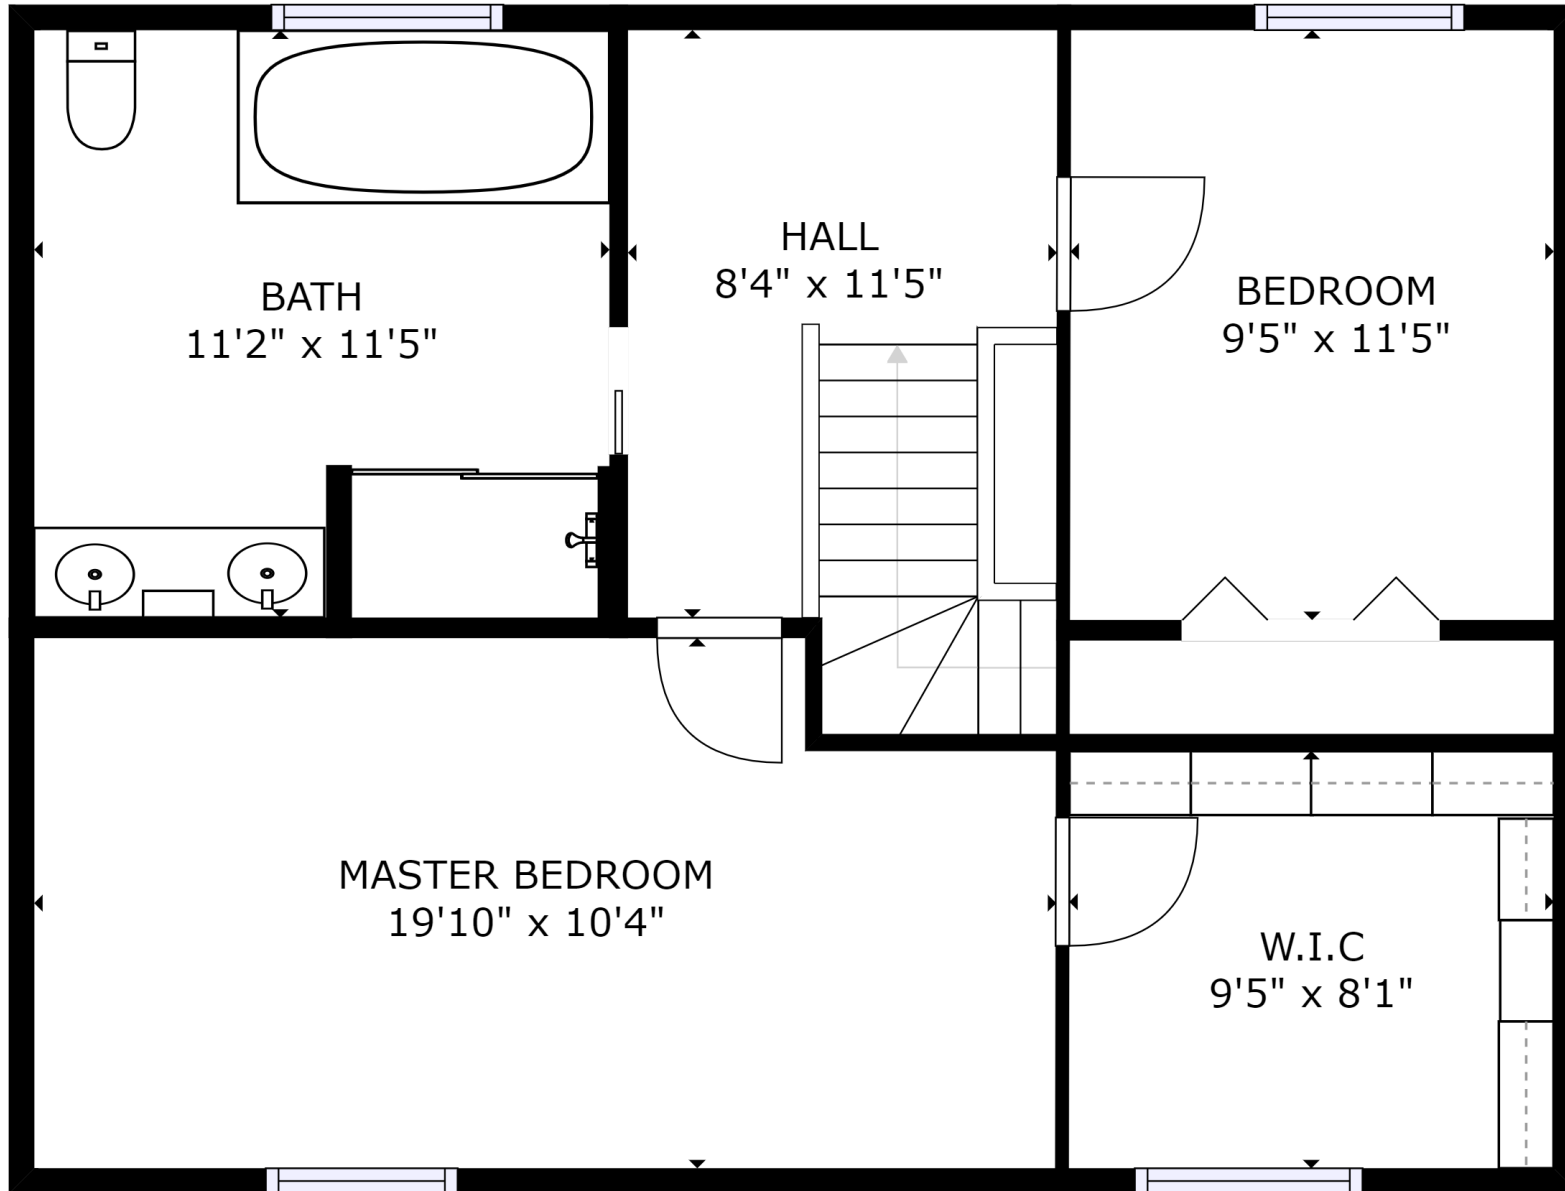

GROSS INTERNAL AREA
 FLOOR 1: 864 sq ft, FLOOR 2: 866 sq ft
 FLOOR 3: 646 sq ft
 TOTAL: 2376 sq ft

SIZES AND DIMENSIONS ARE APPROXIMATE, ACTUAL MAY VARY.

FLOOR 1

kw **CONNEXION**
 KELLERWILLIAMS.
 Wilson Ramcharan - 514-900-5507
 Courtier Immobilier Résidentiel

BALCONY

KITCHEN
11'4" x 12'11"

DINING
18'6" x 11'2"

BATH
5'0" x 5'7"

HALL
6'5" x 3'7"

HALL
6'0" x 10'11"

LIVING ROOM
12'3" x 17'4"

OFFICE
11'6" x 8'1"

FOYER
3'6" x 4'1"

BALCONY

GROSS INTERNAL AREA

FLOOR 1: 864 sq ft, FLOOR 2: 866 sq ft

FLOOR 3: 646 sq ft

TOTAL: 2376 sq ft

SIZES AND DIMENSIONS ARE APPROXIMATE, ACTUAL MAY VARY.

FLOOR 2

kw CONNEXION
KELLERWILLIAMS.

Wilson Ramcharan - 514-900-5507
Courtier Immobilier Résidentiel

GROSS INTERNAL AREA
 FLOOR 1: 864 sq ft, FLOOR 2: 866 sq ft
 FLOOR 3: 646 sq ft
 TOTAL: 2376 sq ft

SIZES AND DIMENSIONS ARE APPROXIMATE, ACTUAL MAY VARY.