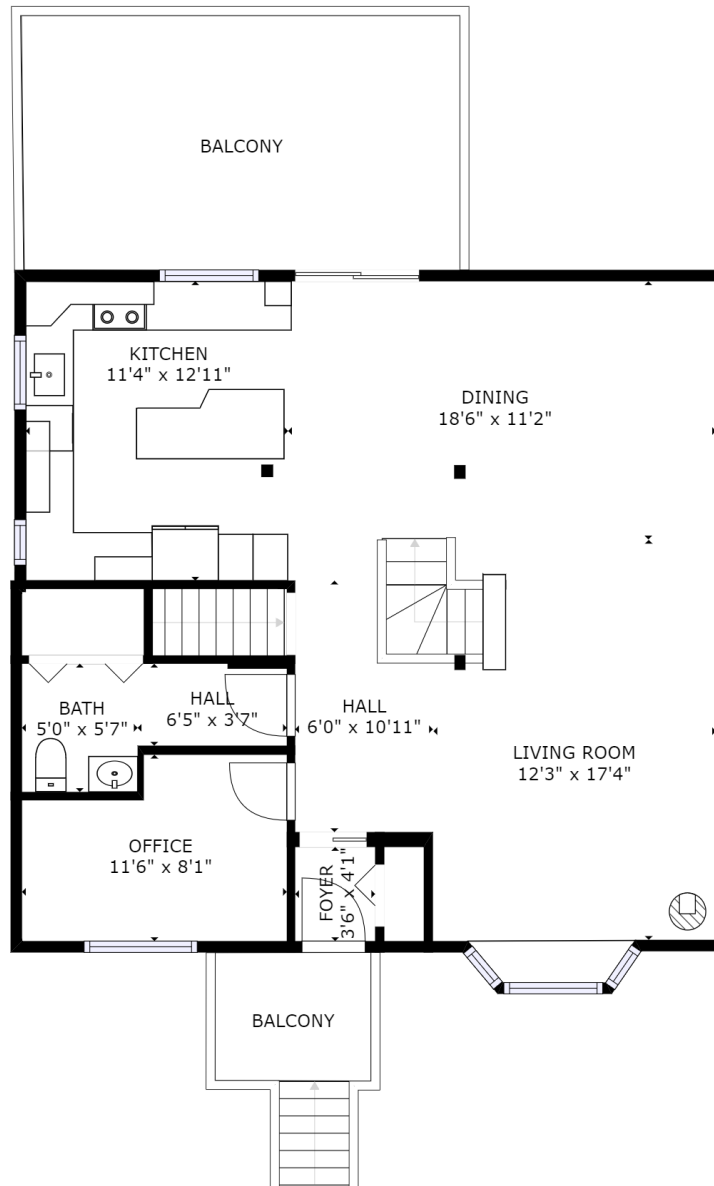

GROSS INTERNAL AREA
 FLOOR 1: 864 sq ft, FLOOR 2: 866 sq ft
 FLOOR 3: 646 sq ft
 TOTAL: 2376 sq ft

SIZES AND DIMENSIONS ARE APPROXIMATE, ACTUAL MAY VARY.

FLOOR 1

kw **CONNEXION**
 KELLERWILLIAMS.
 Wilson Ramcharan - 514-900-5507
 Courtier Immobilier Résidentiel

BALCONY

KITCHEN
11'4" x 12'11"

DINING
18'6" x 11'2"

BATH
5'0" x 5'7"

HALL
6'5" x 3'7"

HALL
6'0" x 10'11"

LIVING ROOM
12'3" x 17'4"

OFFICE
11'6" x 8'1"

FOYER
3'6" x 4'1"

BALCONY

GROSS INTERNAL AREA

FLOOR 1: 864 sq ft, FLOOR 2: 866 sq ft

FLOOR 3: 646 sq ft

TOTAL: 2376 sq ft

SIZES AND DIMENSIONS ARE APPROXIMATE, ACTUAL MAY VARY.

FLOOR 2

kw CONNEXION
KELLERWILLIAMS.

Wilson Ramcharan - 514-900-5507
Courtier Immobilier Résidentiel

GROSS INTERNAL AREA
 FLOOR 1: 864 sq ft, FLOOR 2: 866 sq ft
 FLOOR 3: 646 sq ft
 TOTAL: 2376 sq ft

SIZES AND DIMENSIONS ARE APPROXIMATE, ACTUAL MAY VARY.