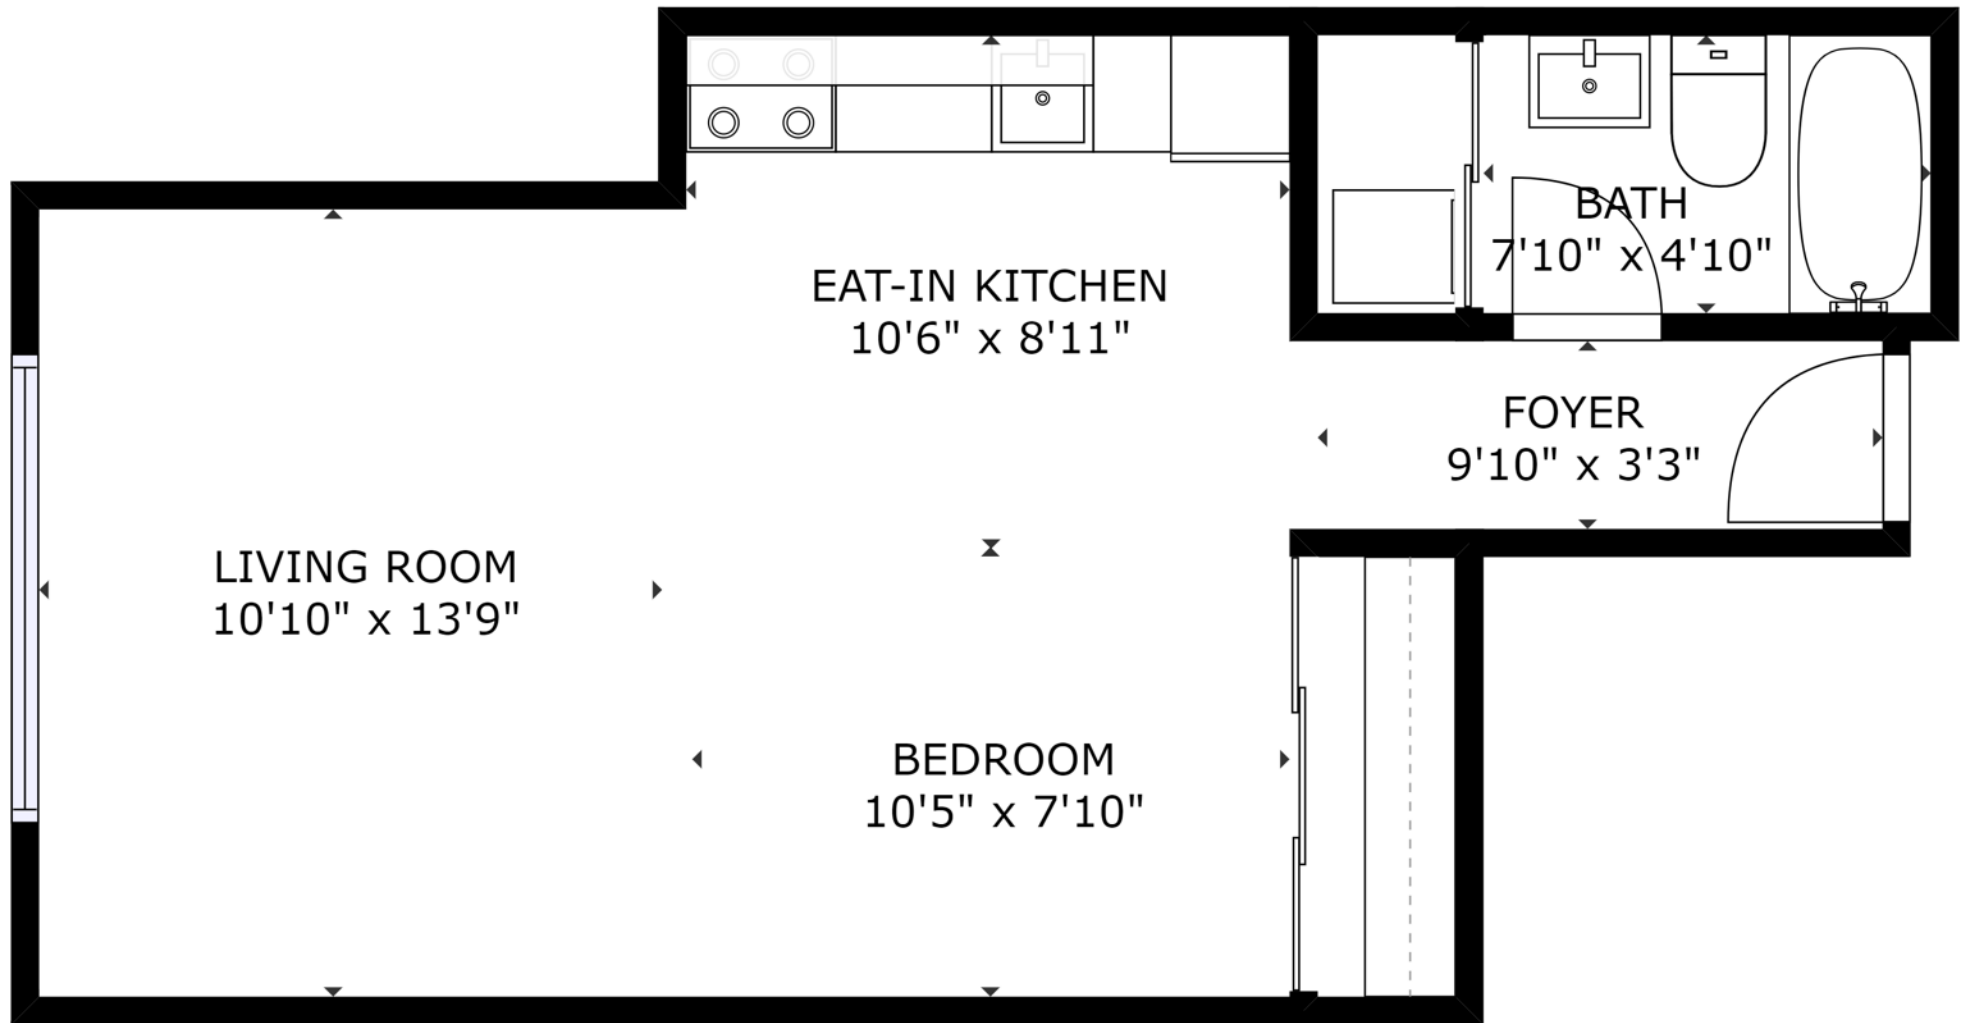

1390 Du Fort, Condo 1101

FLOOR 1

GROSS INTERNAL AREA
FLOOR 1 : 448 sq ft
TOTAL: 448 sq ft
SIZES AND DIMENSIONS ARE APPROXIMATE, ACTUAL MAY VARY.