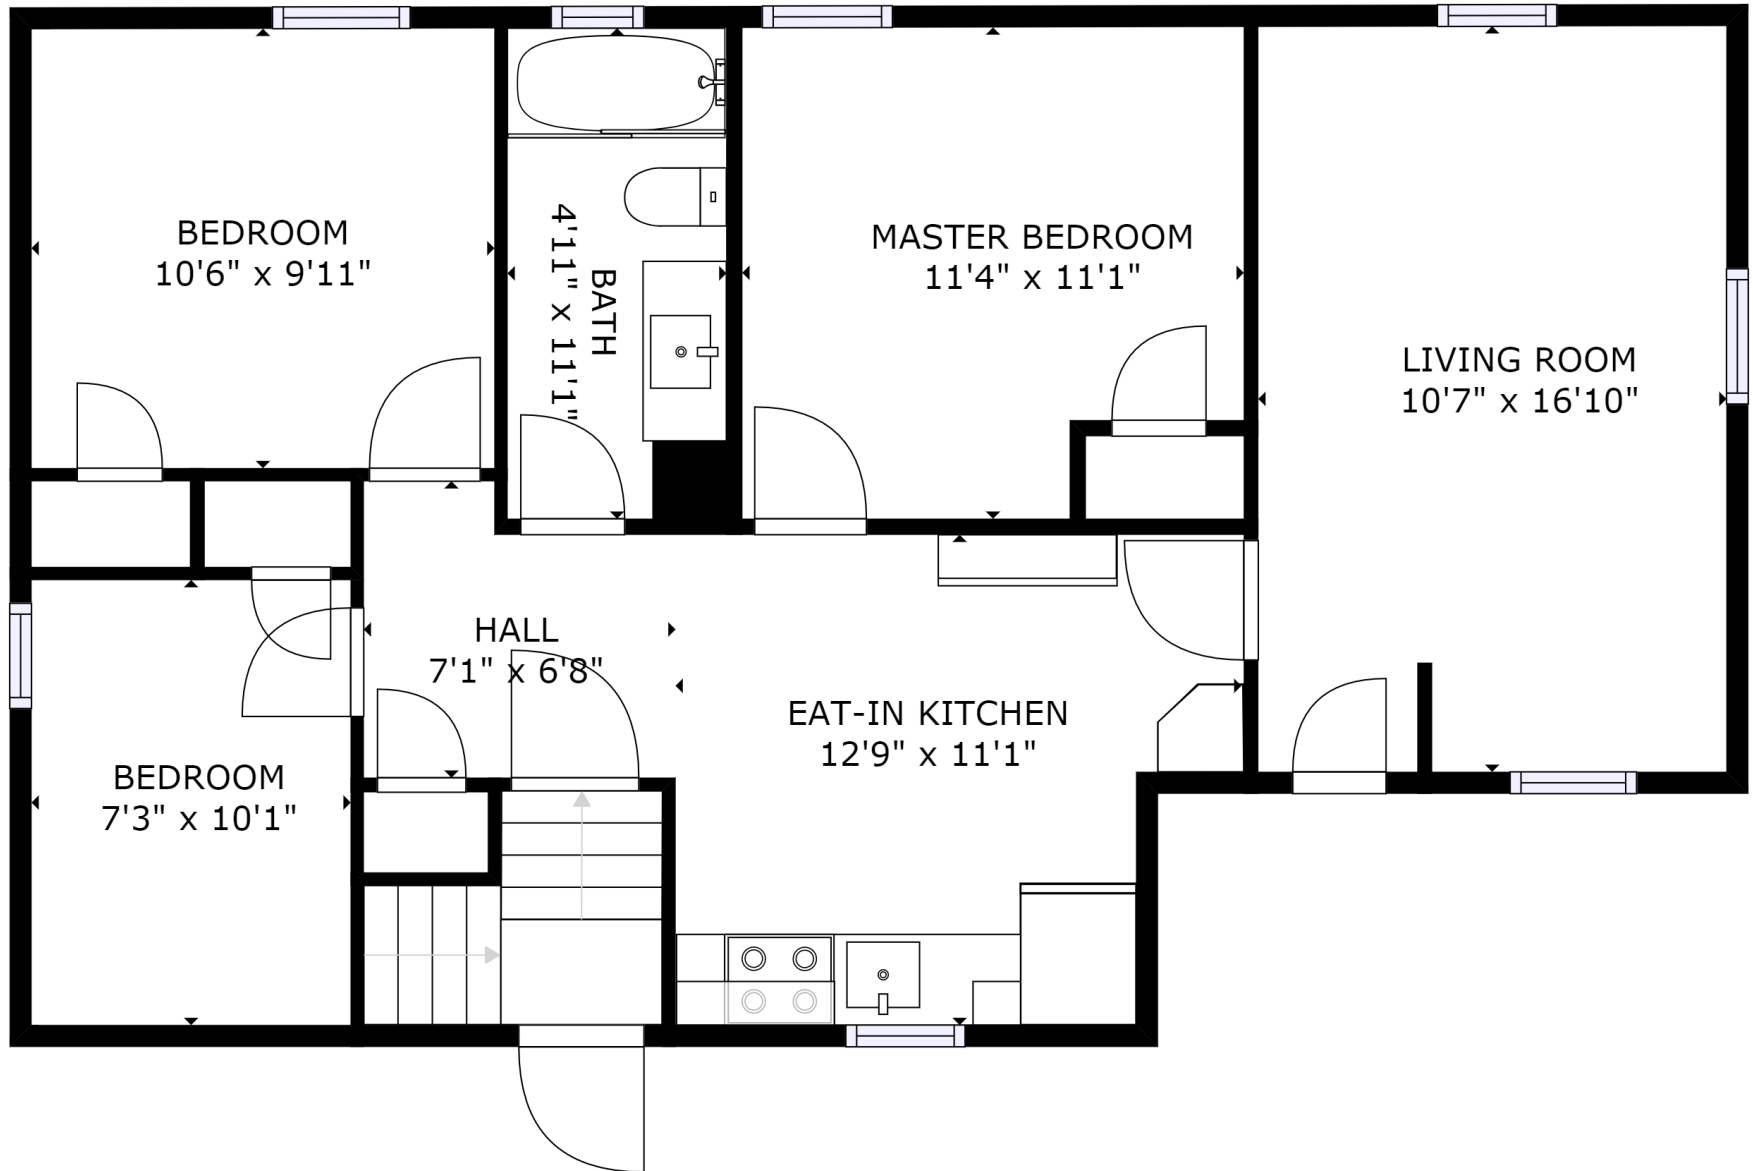

GROSS INTERNAL AREA  
FLOOR 1: 268 sq ft, FLOOR 2: 786 sq ft  
EXCLUDED AREAS: , GARAGE: 598 sq ft  
TOTAL: 1054 sq ft

SIZES AND DIMENSIONS ARE APPROXIMATE, ACTUAL MAY VARY.

FLOOR 1

**kw**PRESTIGE  
KELLERWILLIAMS.

Wilson Ramcharan - 514-869-7625  
Courtier Immobilier Résidentiel

GROSS INTERNAL AREA  
 FLOOR 1: 268 sq ft, FLOOR 2: 786 sq ft  
 EXCLUDED AREAS: , GARAGE: 598 sq ft  
 TOTAL: 1054 sq ft

SIZES AND DIMENSIONS ARE APPROXIMATE, ACTUAL MAY VARY.