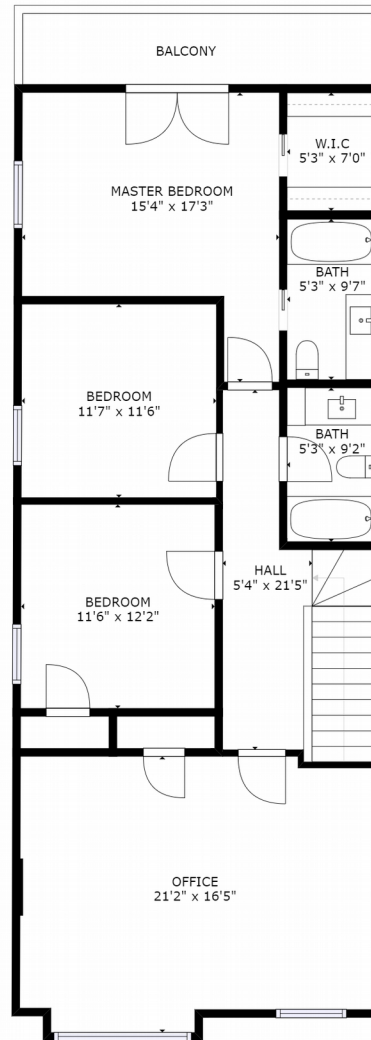

GROSS INTERNAL AREA
FLOOR 1: 1102 sq ft, FLOOR 2: 1176 sq ft
FLOOR 3: 1165 sq ft
TOTAL: 3443 sq ft

SIZES AND DIMENSIONS ARE APPROXIMATE, ACTUAL MAY VARY.

MARIE-
YVONNE
PAINT

FLOOR 1

GROSS INTERNAL AREA
 FLOOR 1: 1102 sq ft, FLOOR 2: 1176 sq ft
 FLOOR 3: 1165 sq ft
 TOTAL: 3443 sq ft

SIZES AND DIMENSIONS ARE APPROXIMATE, ACTUAL MAY VARY.

MARIE-
 YVONNE
 PAINT

FLOOR 2

GROSS INTERNAL AREA
 FLOOR 1: 1102 sq ft, FLOOR 2: 1176 sq ft
 FLOOR 3: 1165 sq ft
 TOTAL: 3443 sq ft

SIZES AND DIMENSIONS ARE APPROXIMATE, ACTUAL MAY VARY.

FLOOR 3

MARIE-
 YVONNE
 PAINT