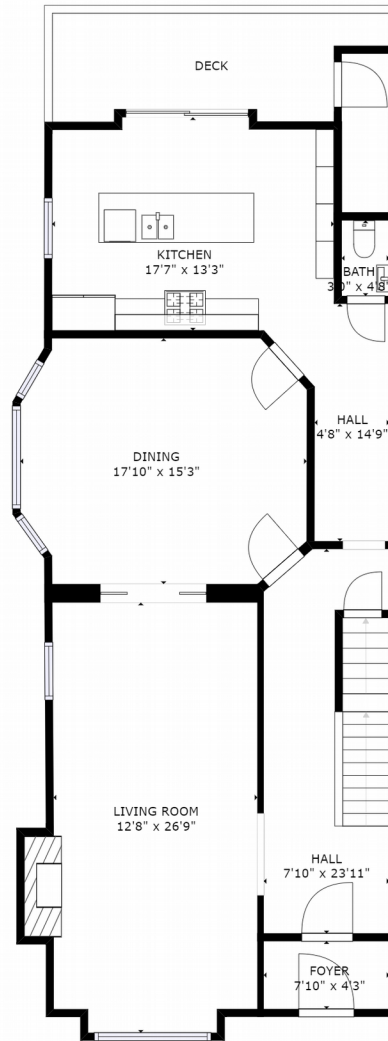

GROSS INTERNAL AREA
FLOOR 1: 1102 sq ft, FLOOR 2: 1176 sq ft
FLOOR 3: 1165 sq ft
TOTAL: 3443 sq ft

SIZES AND DIMENSIONS ARE APPROXIMATE, ACTUAL MAY VARY.

MARIE-
YVONNE
PAINT

FLOOR 1

GROSS INTERNAL AREA
 FLOOR 1: 1102 sq ft, FLOOR 2: 1176 sq ft
 FLOOR 3: 1165 sq ft
 TOTAL: 3443 sq ft

SIZES AND DIMENSIONS ARE APPROXIMATE, ACTUAL MAY VARY.

MARIE-
 YVONNE
 PAINT

FLOOR 2

GROSS INTERNAL AREA
 FLOOR 1: 1102 sq ft, FLOOR 2: 1176 sq ft
 FLOOR 3: 1165 sq ft
 TOTAL: 3443 sq ft

SIZES AND DIMENSIONS ARE APPROXIMATE, ACTUAL MAY VARY.

FLOOR 3

MARIE-
 YVONNE
 PAINT