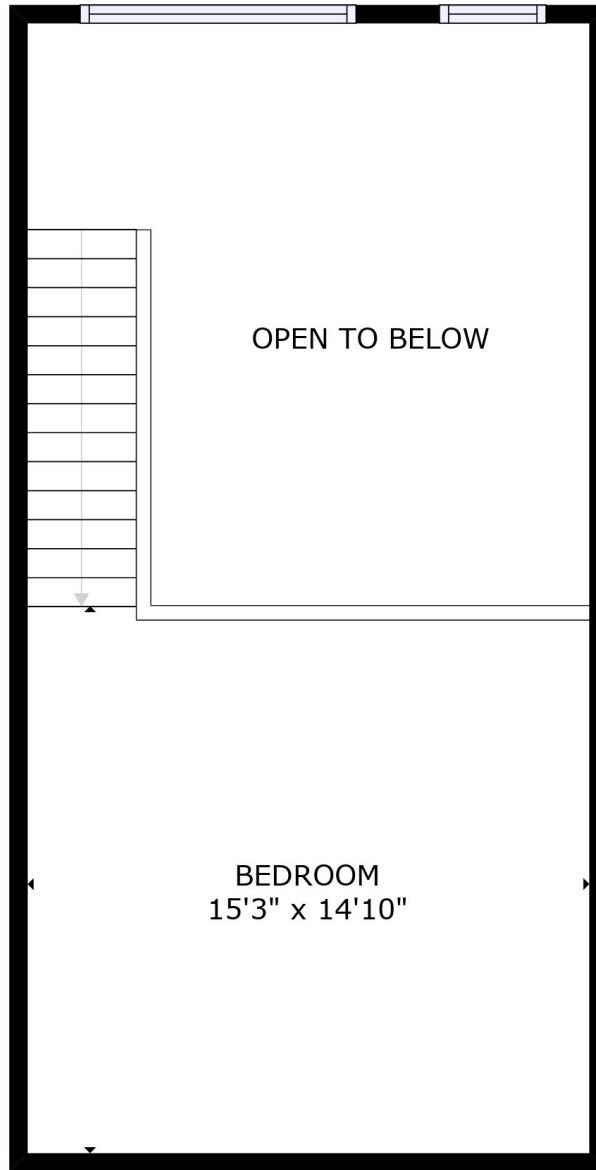

FLOOR 1

GROSS INTERNAL AREA  
FLOOR 1: 467 sq. ft, FLOOR 2: 260 sq. ft  
TOTAL: 727 sq. ft  
SIZES AND DIMENSIONS ARE APPROXIMATE, ACTUAL MAY VARY.

FLOOR 2

GROSS INTERNAL AREA  
FLOOR 1: 467 sq. ft, FLOOR 2: 260 sq. ft  
TOTAL: 727 sq. ft  
SIZES AND DIMENSIONS ARE APPROXIMATE, ACTUAL MAY VARY.