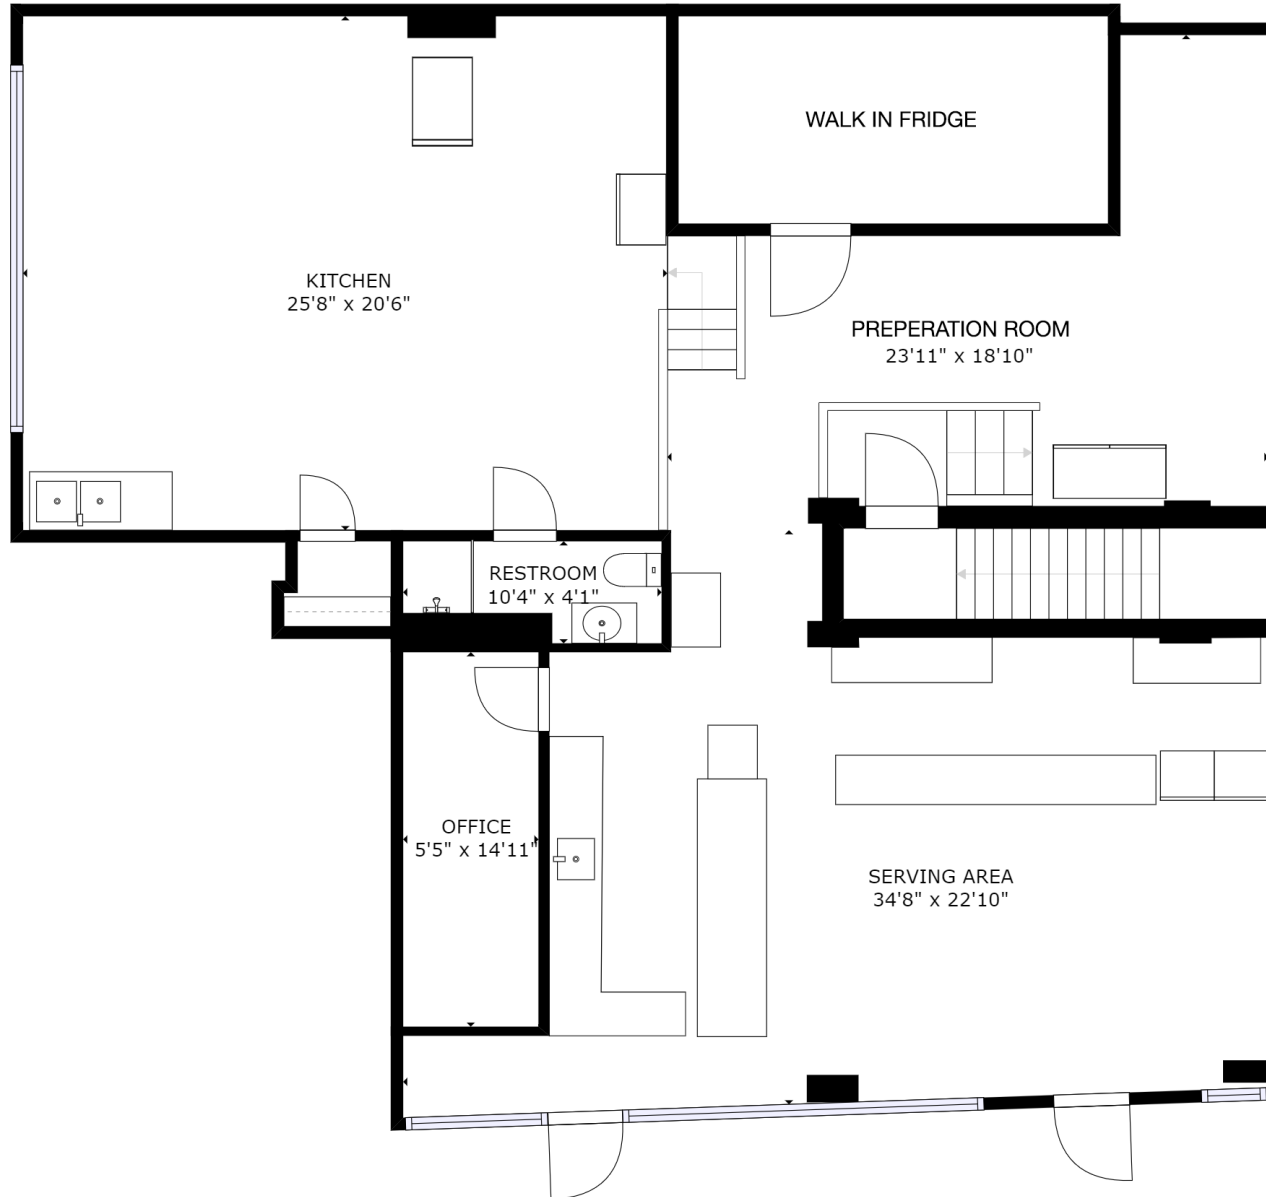

STORAGE
20'5" x 17'11"

GROSS INTERNAL AREA
FLOOR 1: 382 sq ft, FLOOR 2: 1821 sq ft
TOTAL: 2203 sq ft
SIZES AND DIMENSIONS ARE APPROXIMATE, ACTUAL MAY VARY.

M T L
-
**MARTIN
DESJARDINS**
I M M O B I L I E R
R E A L E S T A T E

GROSS INTERNAL AREA
 FLOOR 1: 382 sq ft, FLOOR 2: 1821 sq ft
 TOTAL: 2203 sq ft

SIZES AND DIMENSIONS ARE APPROXIMATE, ACTUAL MAY VARY.

FLOOR 2

M T L
 -
**MARTIN
 DESJARDINS**
 I M M O B I L I E R
 R E A L E S T A T E