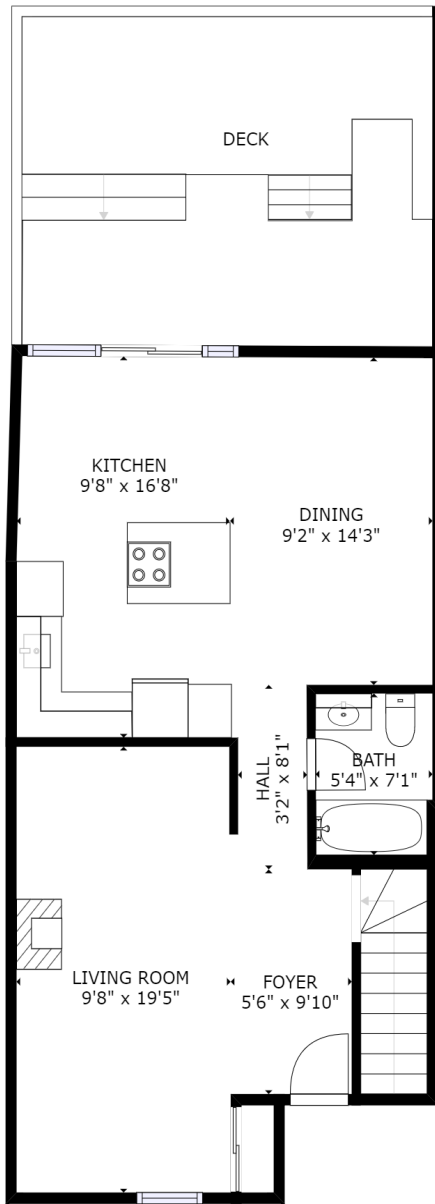

FLOOR 1

GROSS INTERNAL AREA
 FLOOR 1: 580 sq ft, FLOOR 2: 653 sq ft
 TOTAL: 1232 sq ft
 SIZES AND DIMENSIONS ARE APPROXIMATE, ACTUAL MAY VARY.

CATHERINE DAWE

FLOOR 2

GROSS INTERNAL AREA
 FLOOR 1: 580 sq ft, FLOOR 2: 653 sq ft
 TOTAL: 1232 sq ft
 SIZES AND DIMENSIONS ARE APPROXIMATE, ACTUAL MAY VARY.