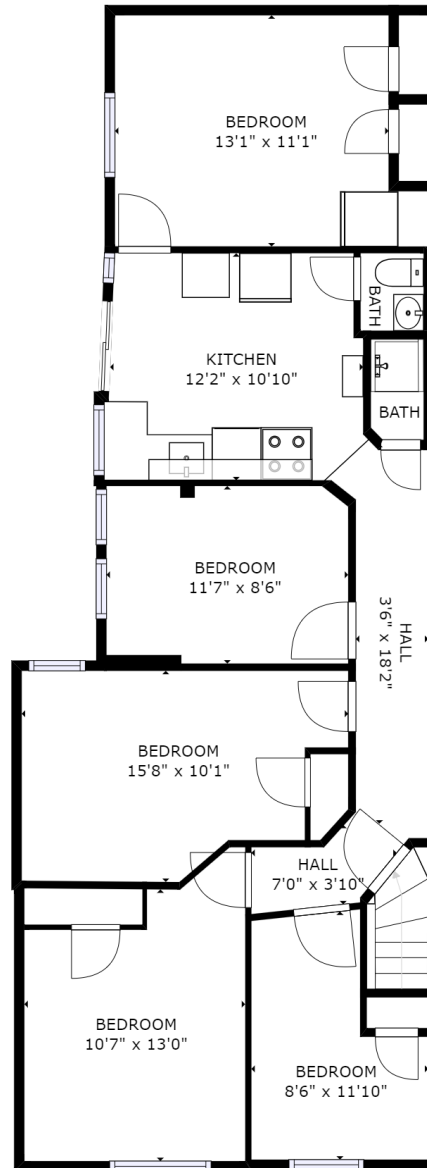

GROSS INTERNAL AREA  
 FLOOR 1: 963 sq ft, FLOOR 2: 930 sq ft  
 TOTAL: 1893 sq ft

SIZES AND DIMENSIONS ARE APPROXIMATE, ACTUAL MAY VARY.

FLOOR 1

GROSS INTERNAL AREA  
 FLOOR 1: 963 sq ft, FLOOR 2: 930 sq ft  
 TOTAL: 1893 sq ft

SIZES AND DIMENSIONS ARE APPROXIMATE, ACTUAL MAY VARY.

FLOOR 2

**kw** CONNEXION  
 KELLERWILLIAMS.