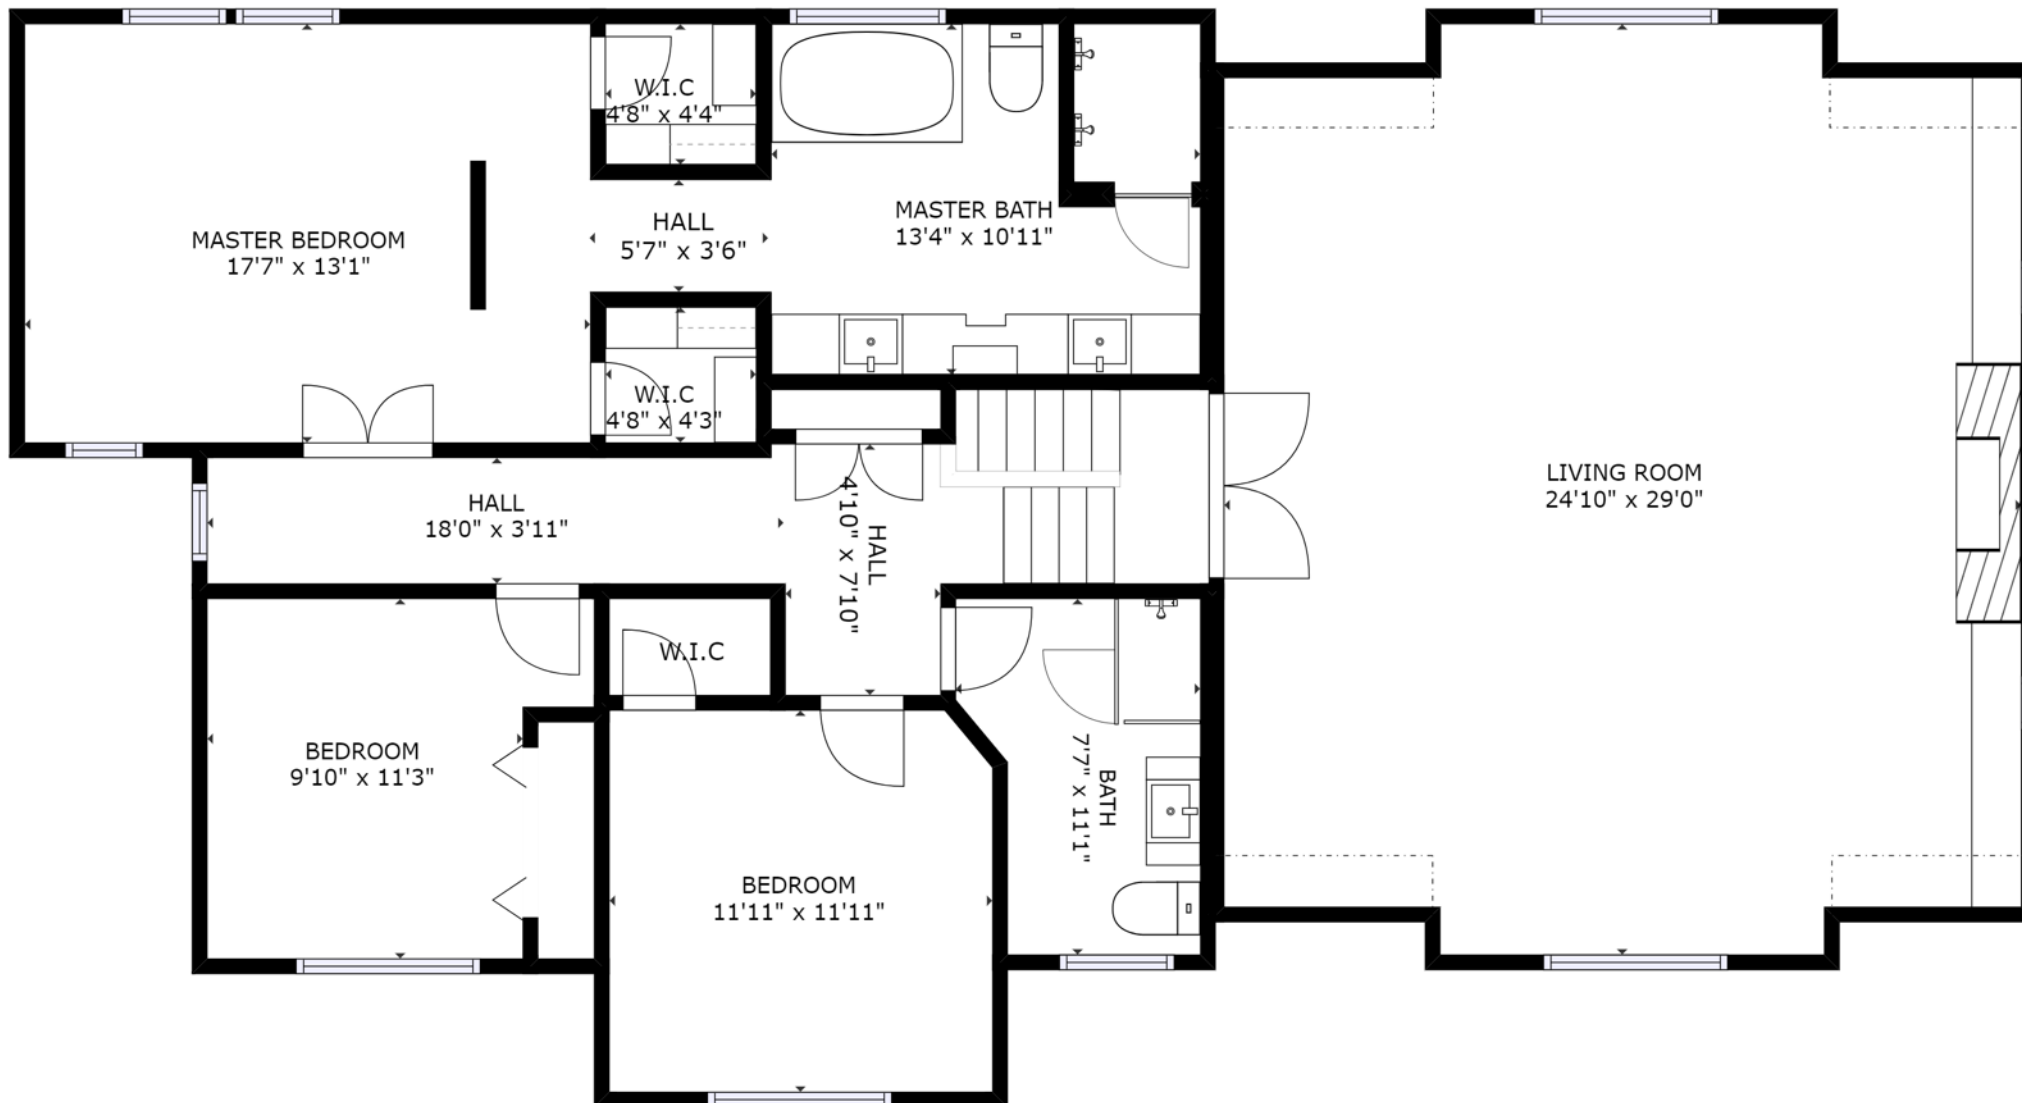

504 Route Lotbiniere, Vaudreuil-Dorion

GROSS INTERNAL AREA
 FLOOR 1 : 916 sq ft, FLOOR 2 : 1335 sq ft
 FLOOR 3 : 1675 sq ft, EXCLUDED AREAS :
 DECK: 241 sq ft, PORCH: 265 sq ft
 GARAGE: 731 sq ft, REDUCED HEADROOM BELOW 1.5M: 49 sq ft
 TOTAL: 3926 sq ft

SIZES AND DIMENSIONS ARE APPROXIMATE, ACTUAL MAY VARY.

kw PRESTIGE
 KELLERWILLIAMS.

Wilson Ramcharan - 514-869-7625
 Courtier Immobilier Résidentiel

504 Route Lotbiniere, Vaudreuil-Dorion

GROSS INTERNAL AREA
 FLOOR 1 : 916 sq ft, FLOOR 2 : 1335 sq ft
 FLOOR 3 : 1675 sq ft, EXCLUDED AREAS :
 DECK : 241 sq ft, PORCH : 265 sq ft
 GARAGE : 731 sq ft, REDUCED HEADROOM BELOW 1.5M : 49 sq ft
 TOTAL : 3926 sq ft

SIZES AND DIMENSIONS ARE APPROXIMATE, ACTUAL MAY VARY.

kw PRESTIGE
 KELLERWILLIAMS.

Wilson Ramcharan - 514-869-7625
 Courtier Immobilier Résidentiel

504 Route Lotbiniere, Vaudreuil-Dorion

GROSS INTERNAL AREA
 FLOOR 1 : 916 sq ft, FLOOR 2 : 1335 sq ft
 FLOOR 3 : 1675 sq ft, EXCLUDED AREAS :
 DECK: 241 sq ft, PORCH: 265 sq ft
 GARAGE: 731 sq ft, REDUCED HEADROOM BELOW 1.5M: 49 sq ft
 TOTAL: 3926 sq ft