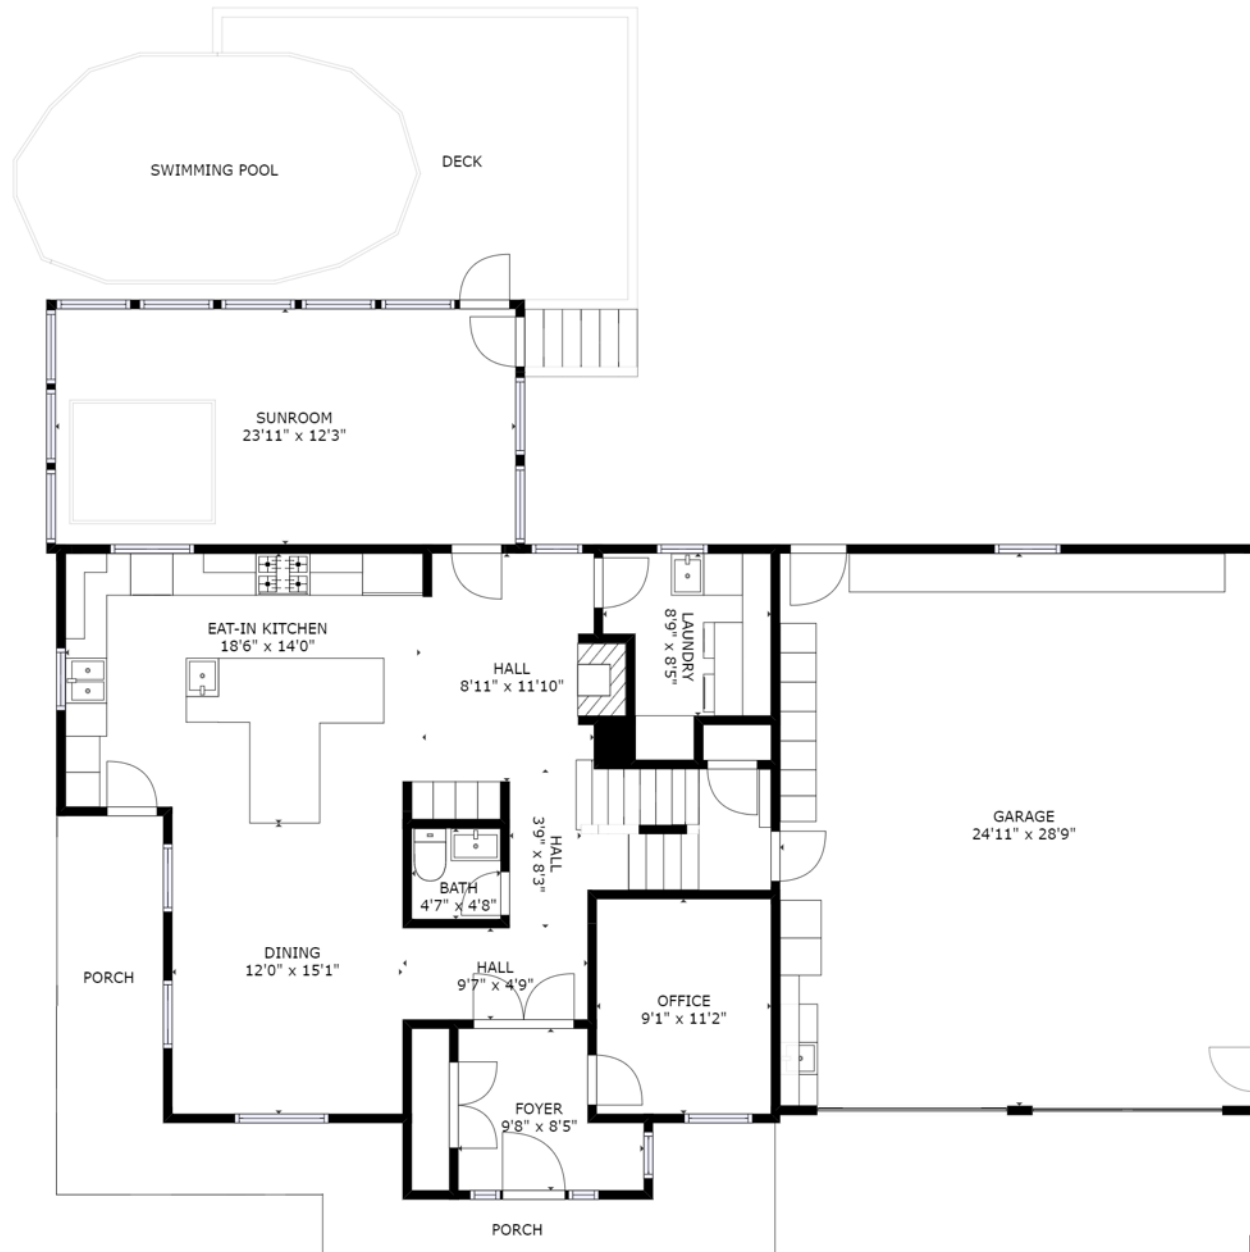

504 Route Lotbiniere, Vaudreuil-Dorion

GROSS INTERNAL AREA
 FLOOR 1 : 916 sq ft, FLOOR 2 : 1335 sq ft
 FLOOR 3 : 1675 sq ft, EXCLUDED AREAS :
 DECK: 241 sq ft, PORCH: 265 sq ft
 GARAGE: 731 sq ft, REDUCED HEADROOM BELOW 1.5M: 49 sq ft
 TOTAL: 3926 sq ft

SIZES AND DIMENSIONS ARE APPROXIMATE, ACTUAL MAY VARY.

kw PRESTIGE
 KELLERWILLIAMS.

Wilson Ramcharan - 514-869-7625
 Courtier Immobilier Résidentiel

504 Route Lotbiniere, Vaudreuil-Dorion

GROSS INTERNAL AREA
 FLOOR 1 : 916 sq ft, FLOOR 2 : 1335 sq ft
 FLOOR 3 : 1675 sq ft, EXCLUDED AREAS :
 DECK : 241 sq ft, PORCH : 265 sq ft
 GARAGE : 731 sq ft, REDUCED HEADROOM BELOW 1.5M : 49 sq ft
 TOTAL : 3926 sq ft

SIZES AND DIMENSIONS ARE APPROXIMATE, ACTUAL MAY VARY.

kw PRESTIGE
 KELLERWILLIAMS.

Wilson Ramcharan - 514-869-7625
 Courtier Immobilier Résidentiel

504 Route Lotbiniere, Vaudreuil-Dorion

GROSS INTERNAL AREA
 FLOOR 1 : 916 sq ft, FLOOR 2 : 1335 sq ft
 FLOOR 3 : 1675 sq ft, EXCLUDED AREAS :
 DECK: 241 sq ft, PORCH: 265 sq ft
 GARAGE: 731 sq ft, REDUCED HEADROOM BELOW 1.5M: 49 sq ft
 TOTAL: 3926 sq ft