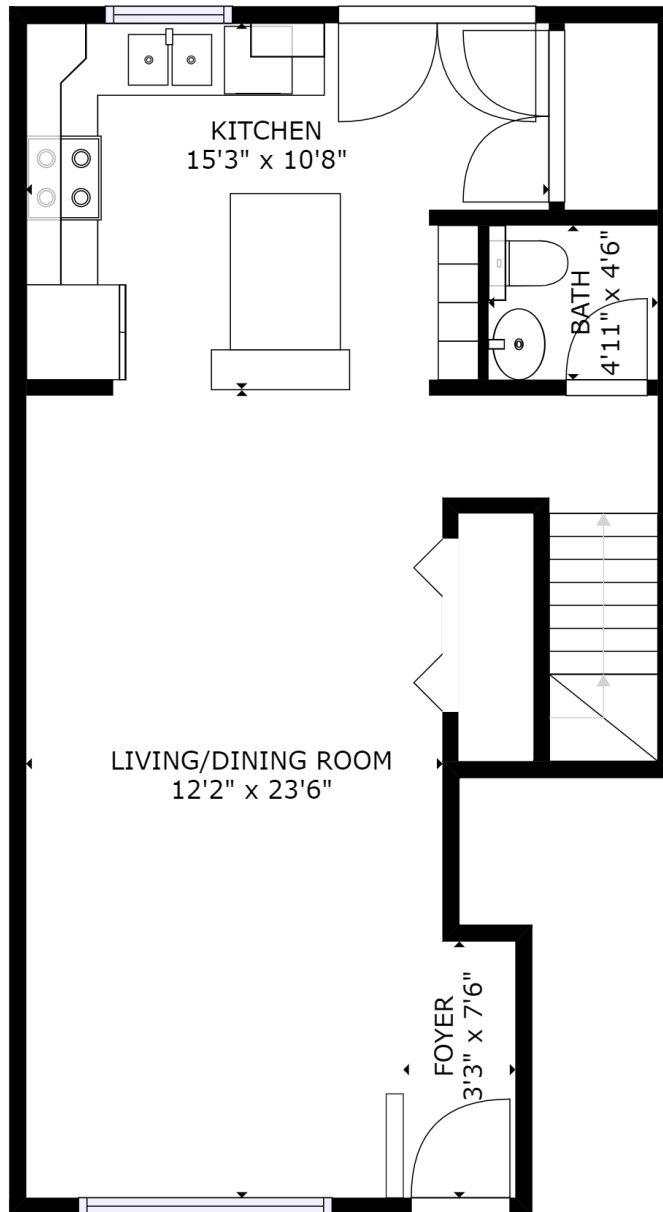

FLOOR 1

GROSS INTERNAL AREA
 FLOOR 1: 557 sq ft, FLOOR 2: 566 sq ft
 TOTAL: 1123 sq ft
 SIZES AND DIMENSIONS ARE APPROXIMATE, ACTUAL MAY VARY.

MTL
 MARTIN
 DESJARDINS
 IMMOBILIER
 REAL ESTATE

GROSS INTERNAL AREA
 FLOOR 1: 557 sq ft, FLOOR 2: 566 sq ft
 TOTAL: 1123 sq ft

SIZES AND DIMENSIONS ARE APPROXIMATE, ACTUAL MAY VARY.

FLOOR 2

MTL
**MARTIN
 DESJARDINS**
 IMMOBILIER
 REAL ESTATE