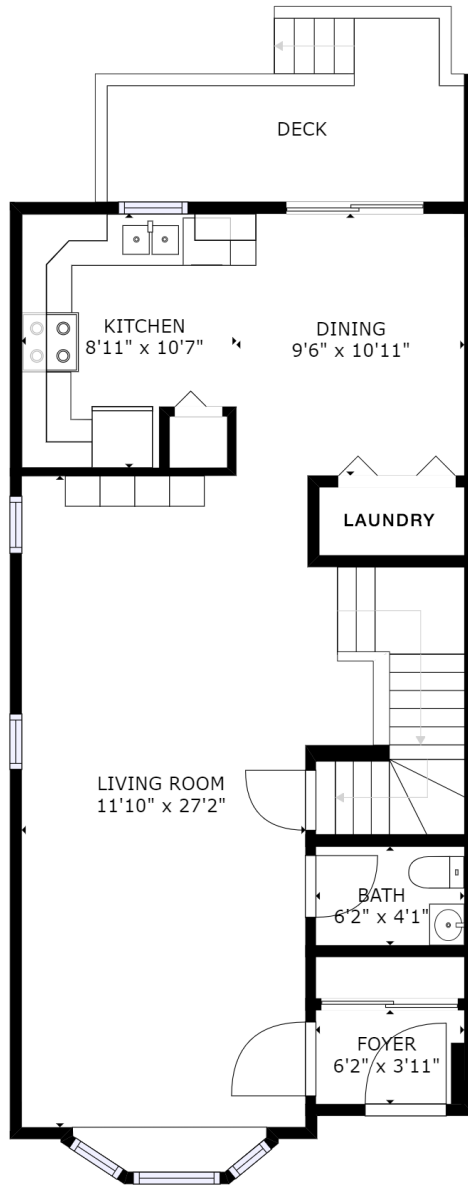

GROSS INTERNAL AREA  
 FLOOR 1: 417 sq ft, FLOOR 2: 707 sq ft  
 FLOOR 3: 711 sq ft, EXCLUDED AREAS:  
 GARAGE: 226 sq ft  
 TOTAL: 1835 sq ft

SIZES AND DIMENSIONS ARE APPROXIMATE, ACTUAL MAY VARY.

GROSS INTERNAL AREA  
 FLOOR 1: 417 sq ft, FLOOR 2: 707 sq ft  
 FLOOR 3: 711 sq ft, EXCLUDED AREAS:  
 GARAGE: 226 sq ft  
 TOTAL: 1835 sq ft

SIZES AND DIMENSIONS ARE APPROXIMATE, ACTUAL MAY VARY.

GROSS INTERNAL AREA  
 FLOOR 1: 417 sq ft, FLOOR 2: 707 sq ft  
 FLOOR 3: 711 sq ft, EXCLUDED AREAS:  
 GARAGE: 226 sq ft  
 TOTAL: 1835 sq ft

SIZES AND DIMENSIONS ARE APPROXIMATE, ACTUAL MAY VARY.

FLOOR 3