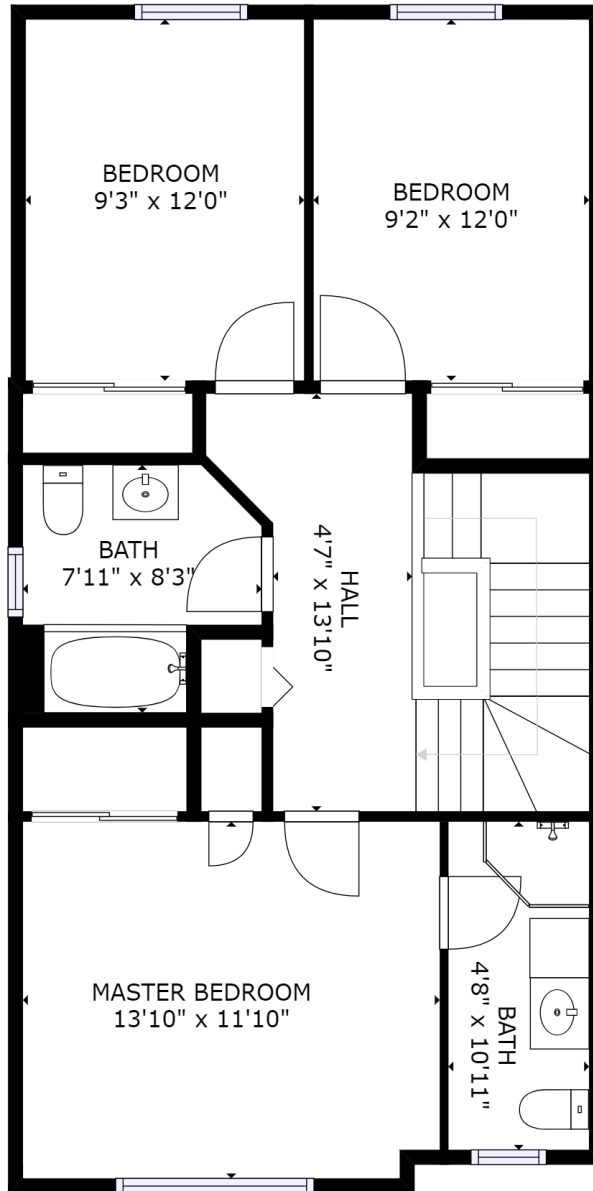

GROSS INTERNAL AREA  
 FLOOR 1: 417 sq ft, FLOOR 2: 707 sq ft  
 FLOOR 3: 711 sq ft, EXCLUDED AREAS:  
 GARAGE: 226 sq ft  
 TOTAL: 1835 sq ft

SIZES AND DIMENSIONS ARE APPROXIMATE, ACTUAL MAY VARY.

GROSS INTERNAL AREA  
 FLOOR 1: 417 sq ft, FLOOR 2: 707 sq ft  
 FLOOR 3: 711 sq ft, EXCLUDED AREAS:  
 GARAGE: 226 sq ft  
 TOTAL: 1835 sq ft

SIZES AND DIMENSIONS ARE APPROXIMATE, ACTUAL MAY VARY.

GROSS INTERNAL AREA  
 FLOOR 1: 417 sq ft, FLOOR 2: 707 sq ft  
 FLOOR 3: 711 sq ft, EXCLUDED AREAS:  
 GARAGE: 226 sq ft  
 TOTAL: 1835 sq ft

SIZES AND DIMENSIONS ARE APPROXIMATE, ACTUAL MAY VARY.

FLOOR 3