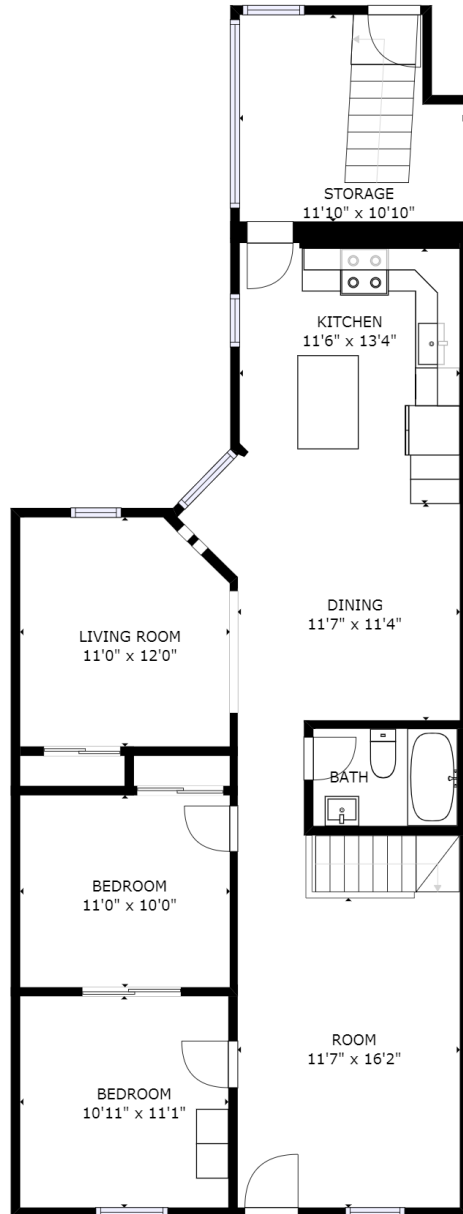

GROSS INTERNAL AREA  
 FLOOR 1: 904 sq ft, FLOOR 2: 1128 sq ft  
 TOTAL: 2033 sq ft

SIZES AND DIMENSIONS ARE APPROXIMATE, ACTUAL MAY VARY.

FLOOR 1

M T L  
 -  
**MARTIN  
 DESJARDINS**  
 I M M O B I L I E R  
 R E A L E S T A T E

GROSS INTERNAL AREA  
 FLOOR 1: 904 sq ft, FLOOR 2: 1128 sq ft  
 TOTAL: 2033 sq ft

SIZES AND DIMENSIONS ARE APPROXIMATE, ACTUAL MAY VARY.

FLOOR 2

M T L  
 -  
**MARTIN  
 DESJARDINS**  
 I M M O B I L I E R  
 R E A L E S T A T E