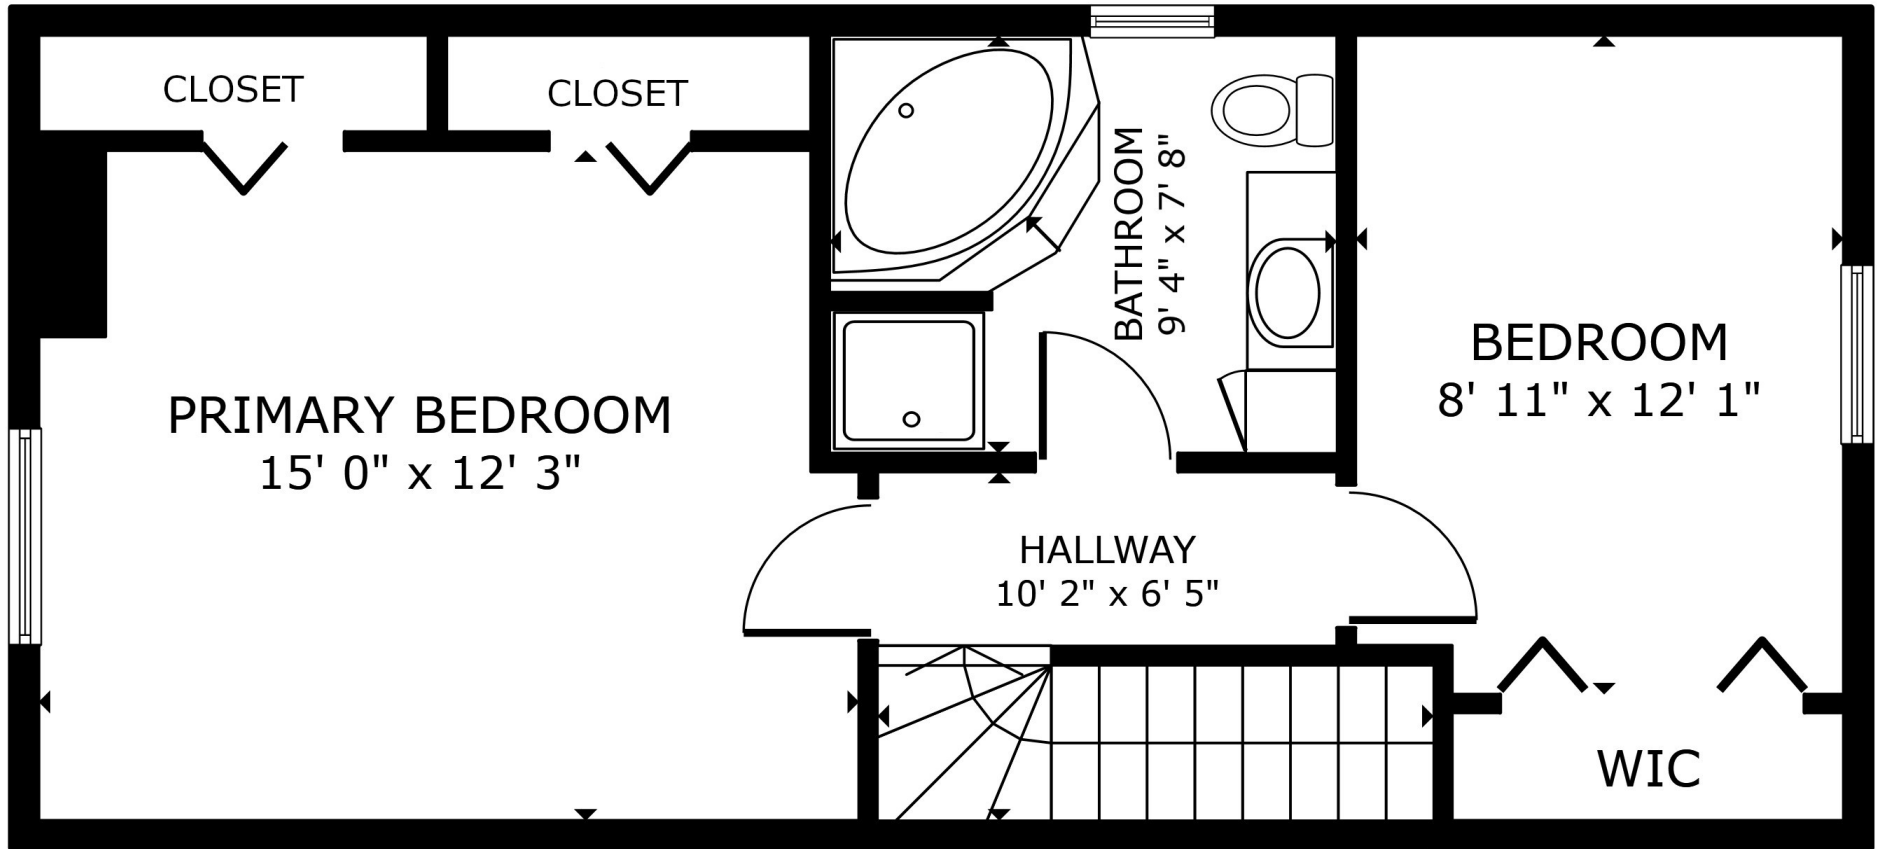

CLOSET

BEDROOM
12' 1" x 11' 7"

LAUNDRY
11' 0" x 6' 9"

HALLWAY
11' 0" x 3' 2"

FAMILY ROOM
9' 4" x 13' 6"

STORAGE

BASEMENT

GROSS INTERNAL AREA
FLOOR 1 446 sq.ft. FLOOR 2 472 sq.ft. FLOOR 3 475 sq.ft.
TOTAL : 1,393 sq.ft.
SIZES AND DIMENSIONS ARE APPROXIMATE, ACTUAL MAY VARY.

FLOOR 1

GROSS INTERNAL AREA
FLOOR 1 446 sq.ft. FLOOR 2 472 sq.ft. FLOOR 3 475 sq.ft.
TOTAL : 1,393 sq.ft.
SIZES AND DIMENSIONS ARE APPROXIMATE, ACTUAL MAY VARY.

FLOOR 2

GROSS INTERNAL AREA
FLOOR 1 446 sq.ft. FLOOR 2 472 sq.ft. FLOOR 3 475 sq.ft.
TOTAL : 1,393 sq.ft.
SIZES AND DIMENSIONS ARE APPROXIMATE, ACTUAL MAY VARY.