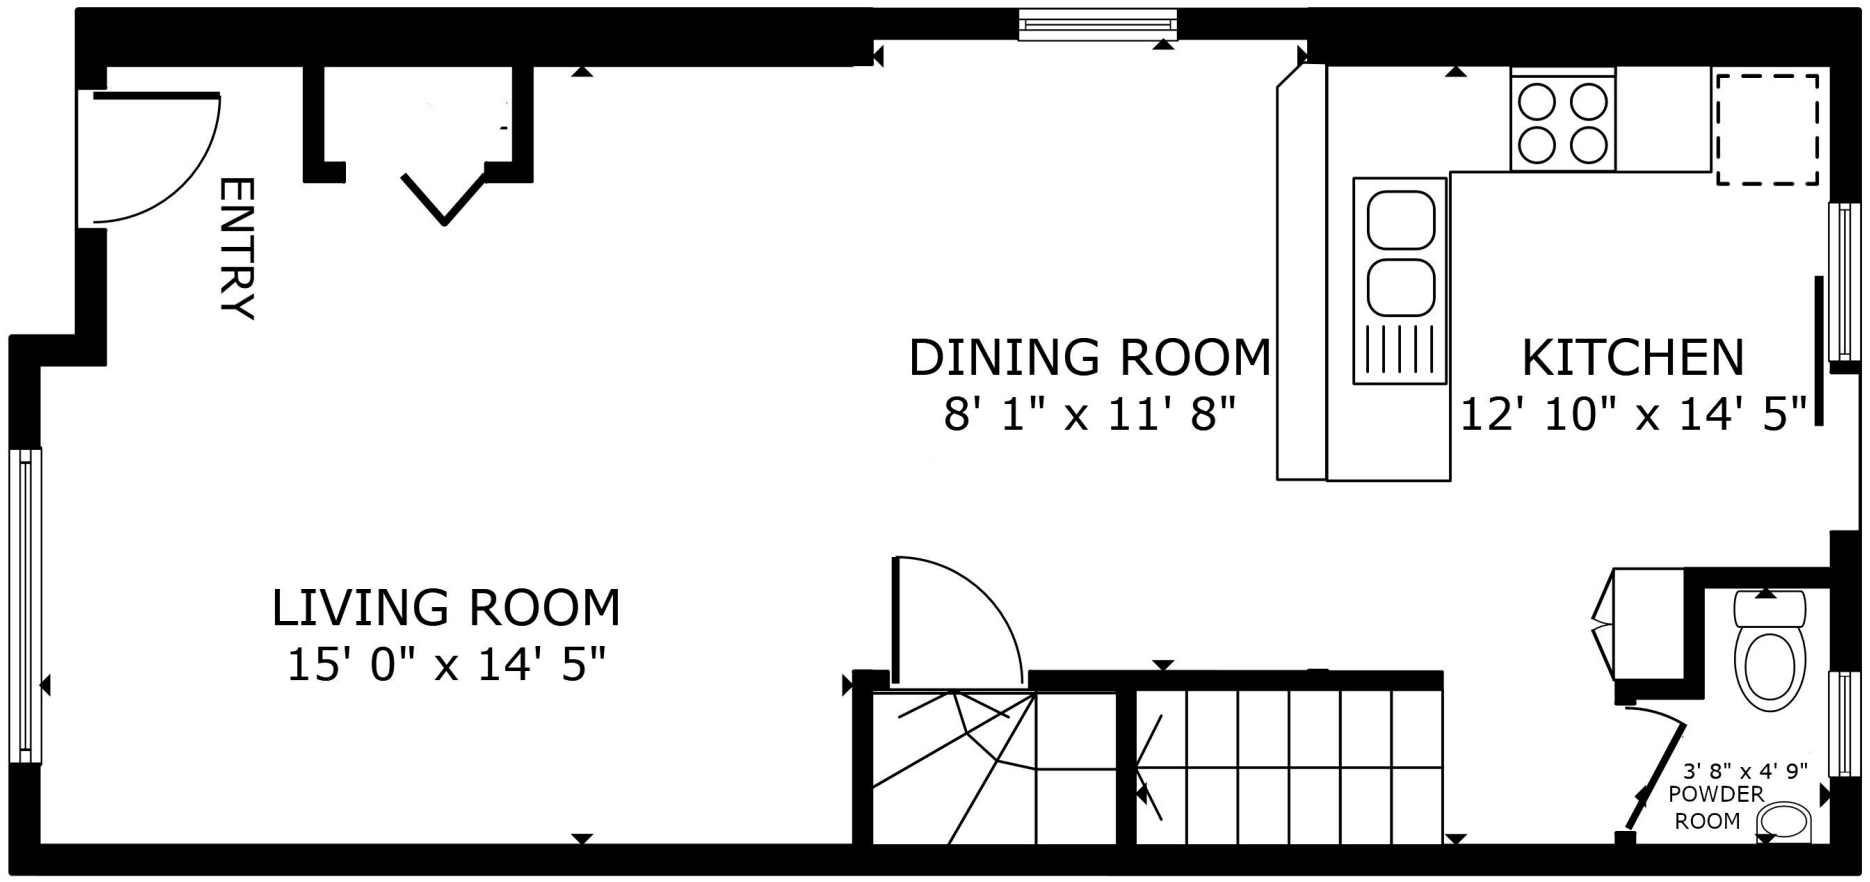

CLOSET

BEDROOM
12' 1" x 11' 7"

LAUNDRY
11' 0" x 6' 9"

HALLWAY
11' 0" x 3' 2"

FAMILY ROOM
9' 4" x 13' 6"

STORAGE

BASEMENT

GROSS INTERNAL AREA
FLOOR 1 446 sq.ft. FLOOR 2 472 sq.ft. FLOOR 3 475 sq.ft.
TOTAL : 1,393 sq.ft.
SIZES AND DIMENSIONS ARE APPROXIMATE, ACTUAL MAY VARY.

FLOOR 1

GROSS INTERNAL AREA
FLOOR 1 446 sq.ft. FLOOR 2 472 sq.ft. FLOOR 3 475 sq.ft.
TOTAL : 1,393 sq.ft.
SIZES AND DIMENSIONS ARE APPROXIMATE, ACTUAL MAY VARY.

FLOOR 2

GROSS INTERNAL AREA
FLOOR 1 446 sq.ft. FLOOR 2 472 sq.ft. FLOOR 3 475 sq.ft.
TOTAL : 1,393 sq.ft.
SIZES AND DIMENSIONS ARE APPROXIMATE, ACTUAL MAY VARY.