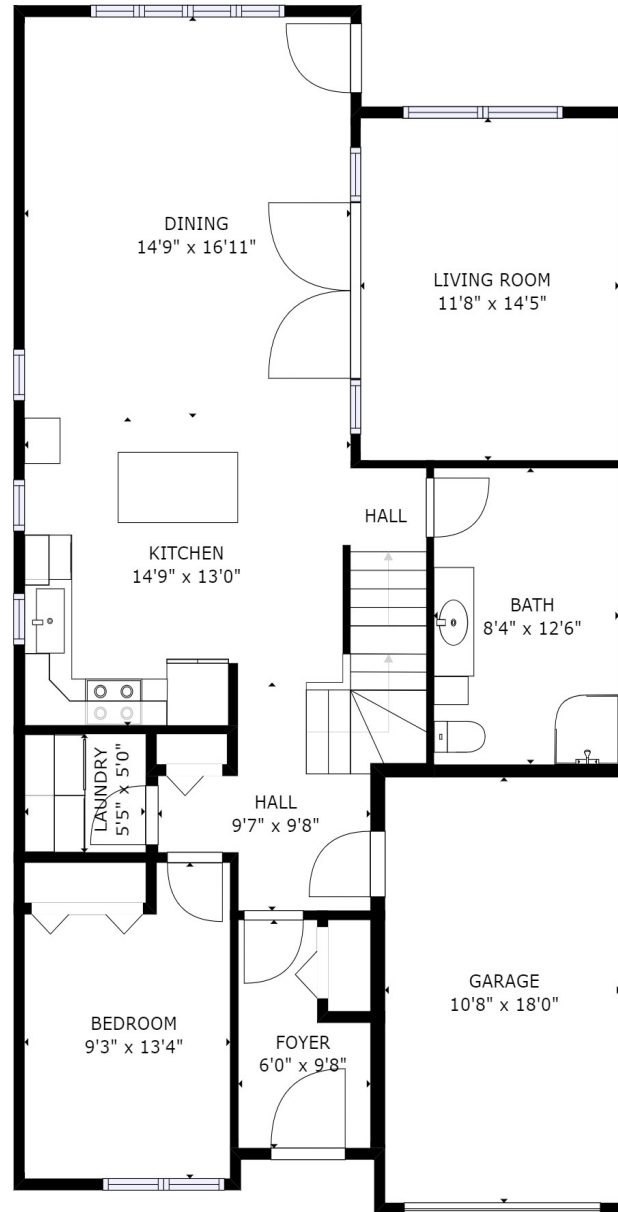

GROSS INTERNAL AREA  
FLOOR 1: 972 sq. ft, FLOOR 2: 1062 sq. ft  
FLOOR 3: 666 sq. ft, EXCLUDED AREAS:  
GARAGE: 191 sq. ft  
TOTAL: 2700 sq. ft

SIZES AND DIMENSIONS ARE APPROXIMATE, ACTUAL MAY VARY.

FLOOR 1

**kw** PRESTIGE  
KELLERWILLIAMS.

FLOOR 2

GROSS INTERNAL AREA  
 FLOOR 1: 972 sq. ft, FLOOR 2: 1062 sq. ft  
 FLOOR 3: 666 sq. ft, EXCLUDED AREAS:  
 GARAGE: 191 sq. ft  
 TOTAL: 2700 sq. ft

SIZES AND DIMENSIONS ARE APPROXIMATE, ACTUAL MAY VARY.

**kw** PRESTIGE  
 KELLERWILLIAMS.

GROSS INTERNAL AREA  
 FLOOR 1: 972 sq. ft, FLOOR 2: 1062 sq. ft  
 FLOOR 3: 666 sq. ft, EXCLUDED AREAS:  
 GARAGE: 191 sq. ft  
 TOTAL: 2700 sq. ft

SIZES AND DIMENSIONS ARE APPROXIMATE, ACTUAL MAY VARY.