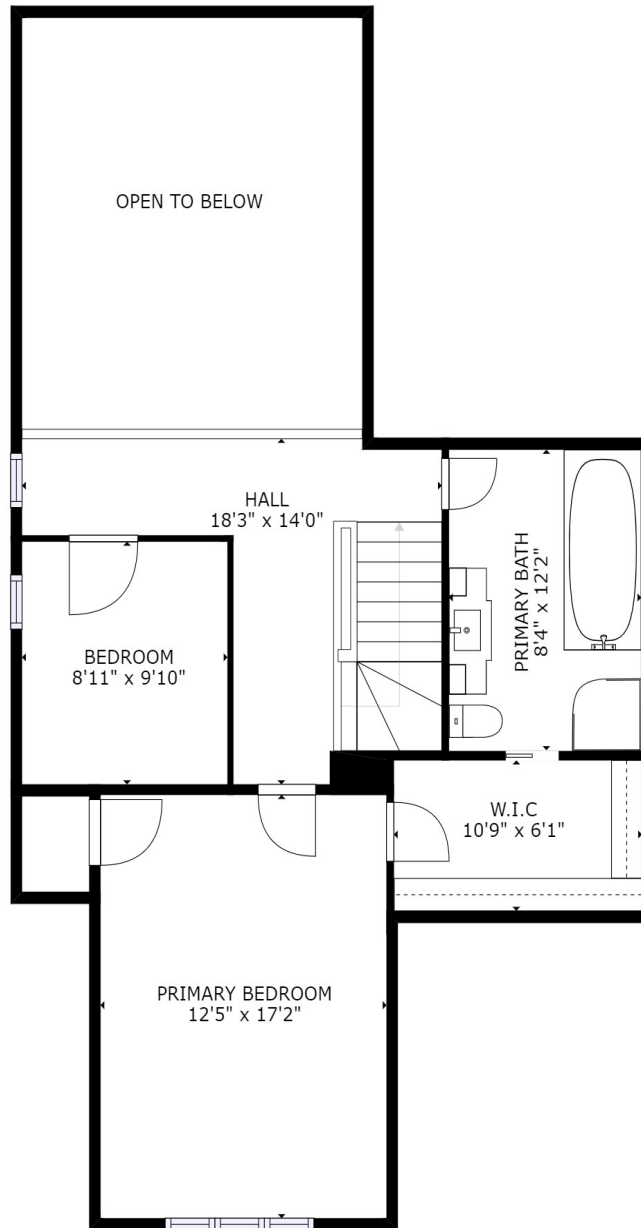

GROSS INTERNAL AREA  
FLOOR 1: 972 sq. ft, FLOOR 2: 1062 sq. ft  
FLOOR 3: 666 sq. ft, EXCLUDED AREAS:  
GARAGE: 191 sq. ft  
TOTAL: 2700 sq. ft

SIZES AND DIMENSIONS ARE APPROXIMATE, ACTUAL MAY VARY.

FLOOR 1

**kw** PRESTIGE  
KELLERWILLIAMS.

FLOOR 2

GROSS INTERNAL AREA  
 FLOOR 1: 972 sq. ft, FLOOR 2: 1062 sq. ft  
 FLOOR 3: 666 sq. ft, EXCLUDED AREAS:  
 GARAGE: 191 sq. ft  
 TOTAL: 2700 sq. ft

SIZES AND DIMENSIONS ARE APPROXIMATE, ACTUAL MAY VARY.

**kw** PRESTIGE  
 KELLERWILLIAMS.

GROSS INTERNAL AREA  
 FLOOR 1: 972 sq. ft, FLOOR 2: 1062 sq. ft  
 FLOOR 3: 666 sq. ft, EXCLUDED AREAS:  
 GARAGE: 191 sq. ft  
 TOTAL: 2700 sq. ft

SIZES AND DIMENSIONS ARE APPROXIMATE, ACTUAL MAY VARY.