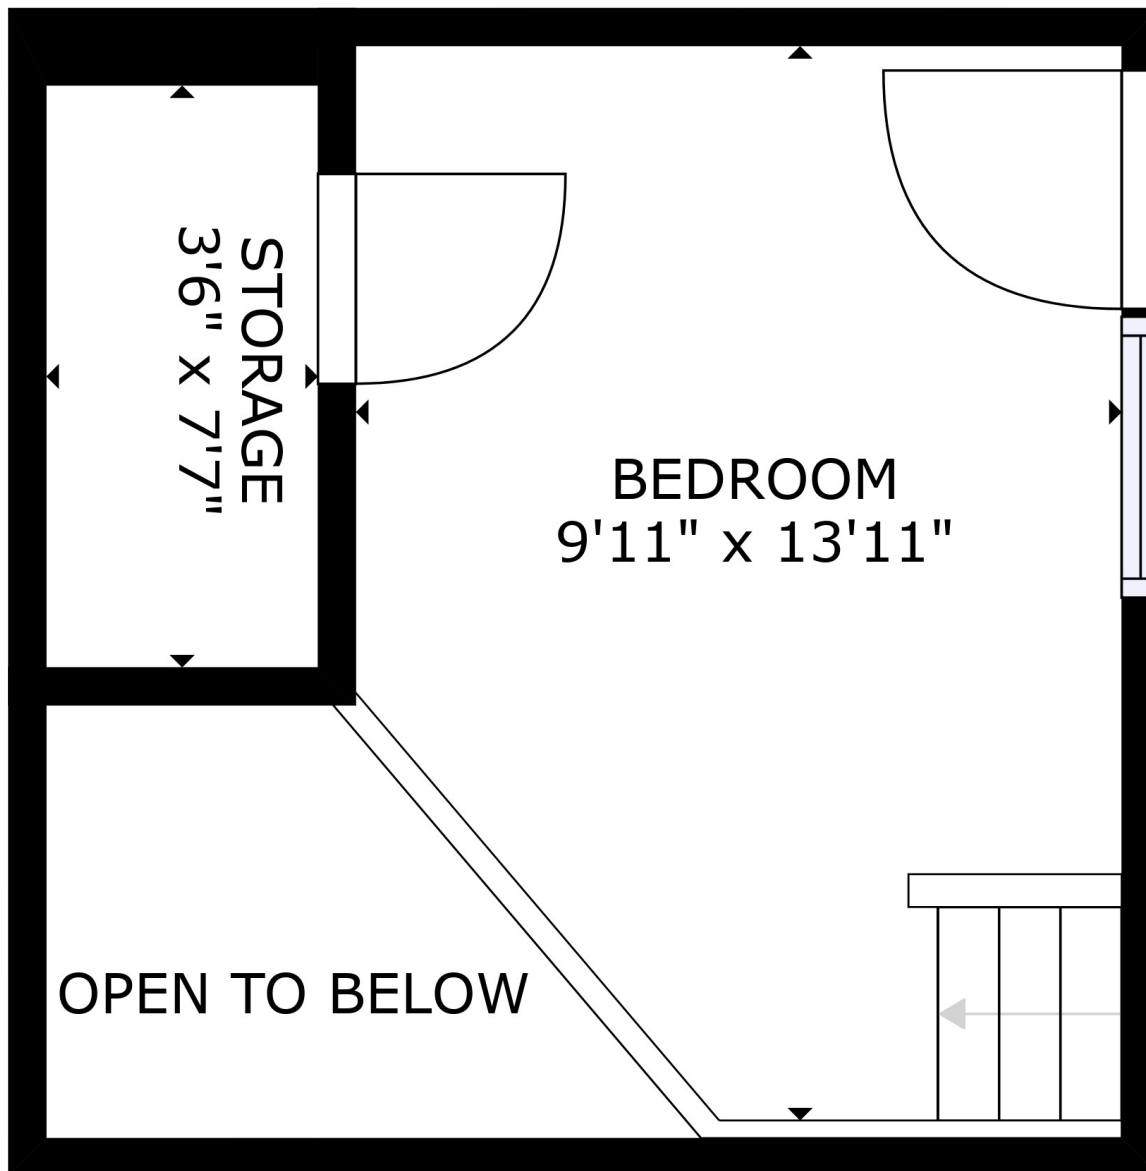

739 CH. MARIE-LE BER, ÎLES DES SOEURS, VERDUN
FLOOR 1

GROSS INTERNAL AREA
FLOOR 1: 934 sq. ft, FLOOR 2: 162 sq. ft
TOTAL: 1096 sq. ft
SIZES AND DIMENSIONS ARE APPROXIMATE, ACTUAL MAY VARY.

kw PRESTIGE
KELLERWILLIAMS.

739 CH. MARIE-LE BER, ÎLES DES SOEURS, VERDUN
FLOOR 2

GROSS INTERNAL AREA
FLOOR 1: 934 sq. ft, FLOOR 2: 162 sq. ft
TOTAL: 1096 sq. ft
SIZES AND DIMENSIONS ARE APPROXIMATE, ACTUAL MAY VARY.

kwPRESTIGE
KELLERWILLIAMS.