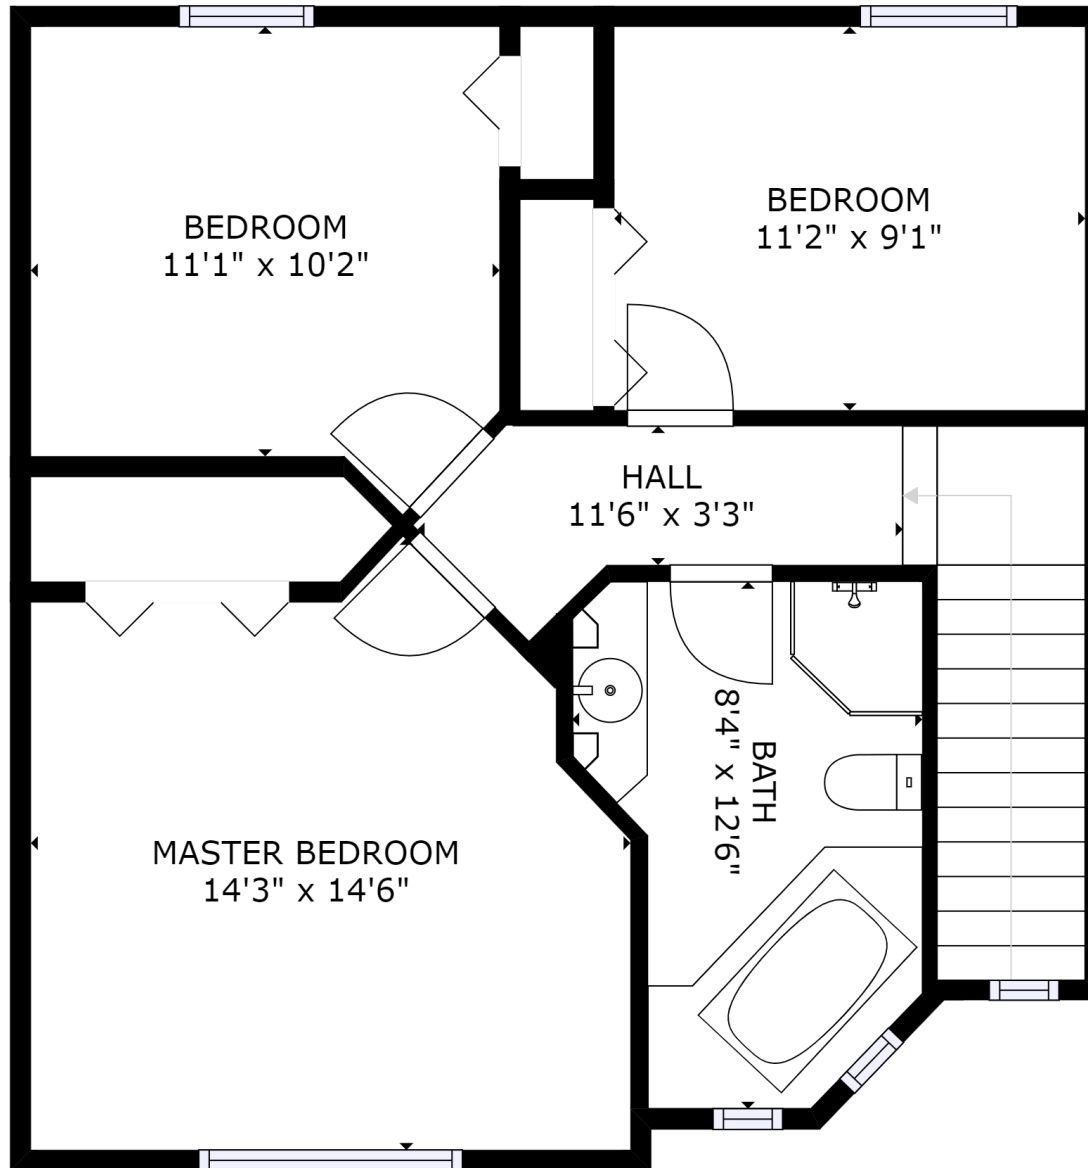

GROSS INTERNAL AREA
 FLOOR 1: 512 sq ft, FLOOR 2: 637 sq ft
 FLOOR 3: 639 sq ft, EXCLUDED AREAS:
 GARAGE: 303 sq ft
 TOTAL: 1788 sq ft

SIZES AND DIMENSIONS ARE APPROXIMATE, ACTUAL MAY VARY.

FLOOR 1

kw CONNEXION
 KELLERWILLIAMS.
 Wilson Ramcharan - 514-900-5507
 Courtier Immobilier Résidentiel

GROSS INTERNAL AREA
 FLOOR 1: 512 sq ft, FLOOR 2: 637 sq ft
 FLOOR 3: 639 sq ft, EXCLUDED AREAS:
 GARAGE: 303 sq ft
 TOTAL: 1788 sq ft

SIZES AND DIMENSIONS ARE APPROXIMATE, ACTUAL MAY VARY.

FLOOR 2

kw CONNEXION
 KELLERWILLIAMS.
 Wilson Ramcharan - 514-900-5507
 Courtier Immobilier Résidentiel

GROSS INTERNAL AREA
 FLOOR 1: 512 sq ft, FLOOR 2: 637 sq ft
 FLOOR 3: 639 sq ft, EXCLUDED AREAS:
 GARAGE: 303 sq ft
 TOTAL: 1788 sq ft

SIZES AND DIMENSIONS ARE APPROXIMATE, ACTUAL MAY VARY.

FLOOR 3

kw CONNEXION
 KELLERWILLIAMS.