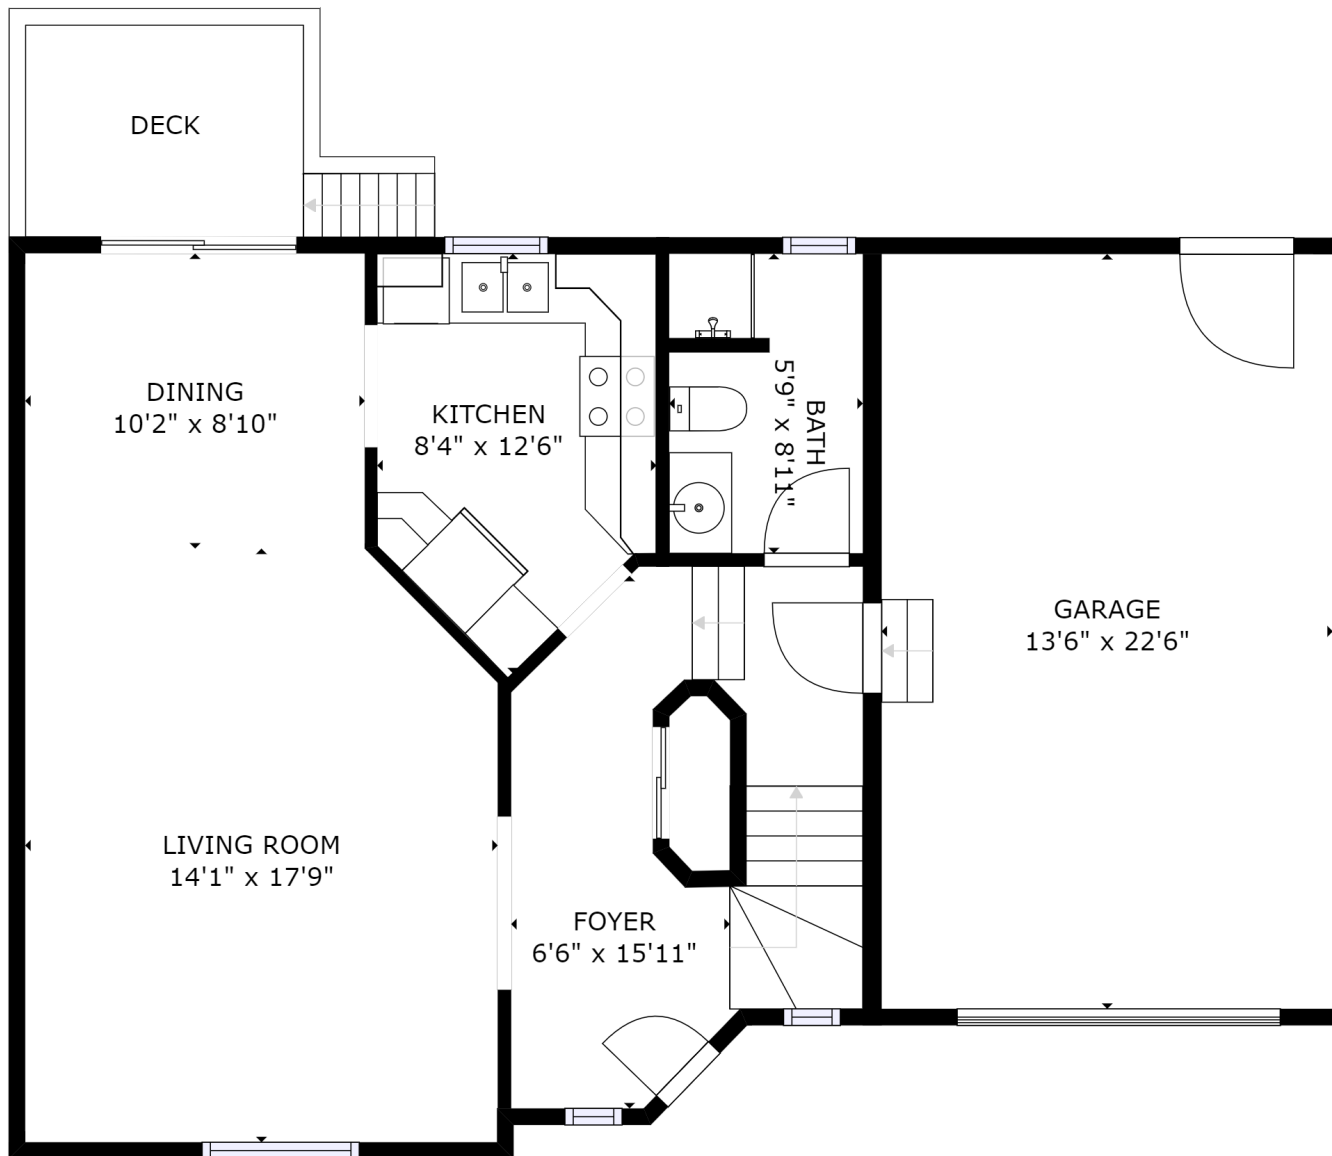

GROSS INTERNAL AREA
 FLOOR 1: 512 sq ft, FLOOR 2: 637 sq ft
 FLOOR 3: 639 sq ft, EXCLUDED AREAS:
 GARAGE: 303 sq ft
 TOTAL: 1788 sq ft

SIZES AND DIMENSIONS ARE APPROXIMATE, ACTUAL MAY VARY.

FLOOR 1

kw CONNEXION
 KELLERWILLIAMS.
 Wilson Ramcharan - 514-900-5507
 Courtier Immobilier Résidentiel

GROSS INTERNAL AREA
 FLOOR 1: 512 sq ft, FLOOR 2: 637 sq ft
 FLOOR 3: 639 sq ft, EXCLUDED AREAS:
 GARAGE: 303 sq ft
 TOTAL: 1788 sq ft

SIZES AND DIMENSIONS ARE APPROXIMATE, ACTUAL MAY VARY.

FLOOR 2

kw CONNEXION
 KELLERWILLIAMS.
 Wilson Ramcharan - 514-900-5507
 Courtier Immobilier Résidentiel

GROSS INTERNAL AREA
 FLOOR 1: 512 sq ft, FLOOR 2: 637 sq ft
 FLOOR 3: 639 sq ft, EXCLUDED AREAS:
 GARAGE: 303 sq ft
 TOTAL: 1788 sq ft

SIZES AND DIMENSIONS ARE APPROXIMATE, ACTUAL MAY VARY.

FLOOR 3

kw CONNEXION
 KELLERWILLIAMS.