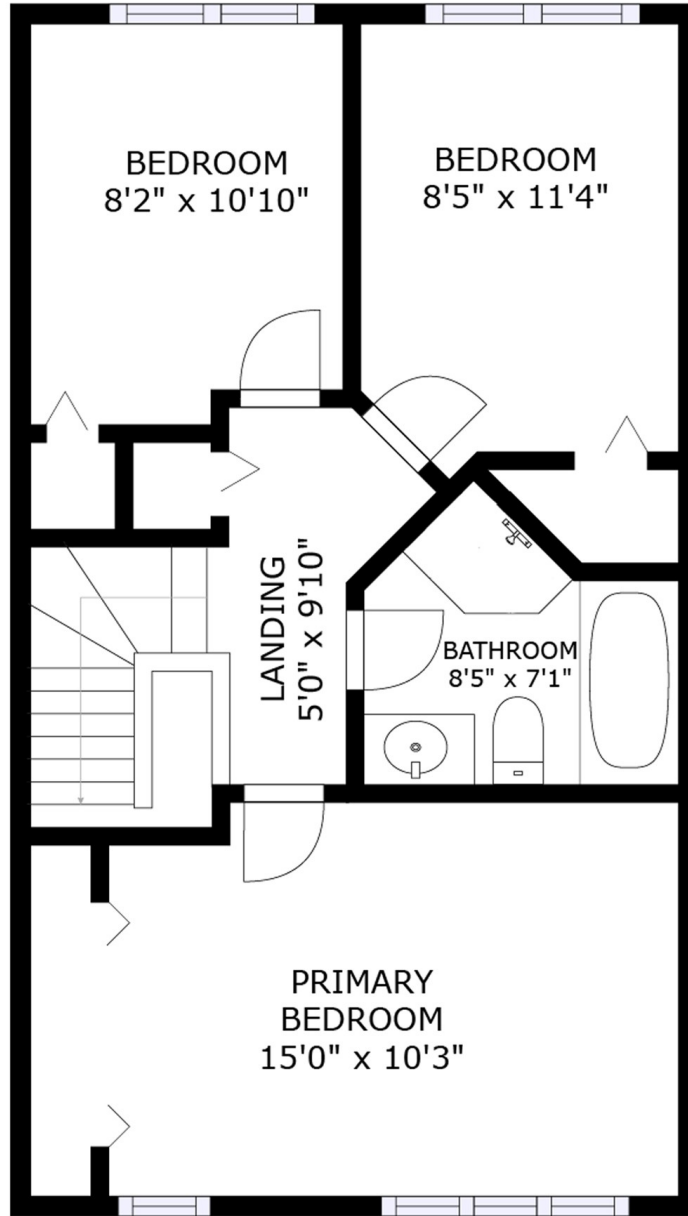

GROSS INTERNAL AREA
 FLOOR 1: 324 sq. ft, FLOOR 2: 528 sq. ft
 FLOOR 3: 518 sq. ft
 EXCLUDED AREA: GARAGE: 170 sq. ft
 REDUCED HEADROOM BELOW
 2.13 M: 23 sq. ft TOTAL: 1,370 sq. ft
 SIZES AND DIMENSIONS ARE APPROXIMATE, ACTUAL MAY VARY.

514-500-5455
 groupeimmosolutions.com
 KW Connexion
 Agence Immobilière

4941 JOLICOEUR, PIERREFONDS
FLOOR 3

GROSS INTERNAL AREA
 FLOOR 1: 324 sq. ft, FLOOR 2: 528 sq. ft
 FLOOR 3: 518 sq. ft
 EXCLUDED AREA: GARAGE: 170 sq. ft
 REDUCED HEADROOM BELOW
 2.13 M: 23 sq. ft TOTAL: 1,370 sq. ft
 SIZES AND DIMENSIONS ARE APPROXIMATE, ACTUAL MAY VARY.