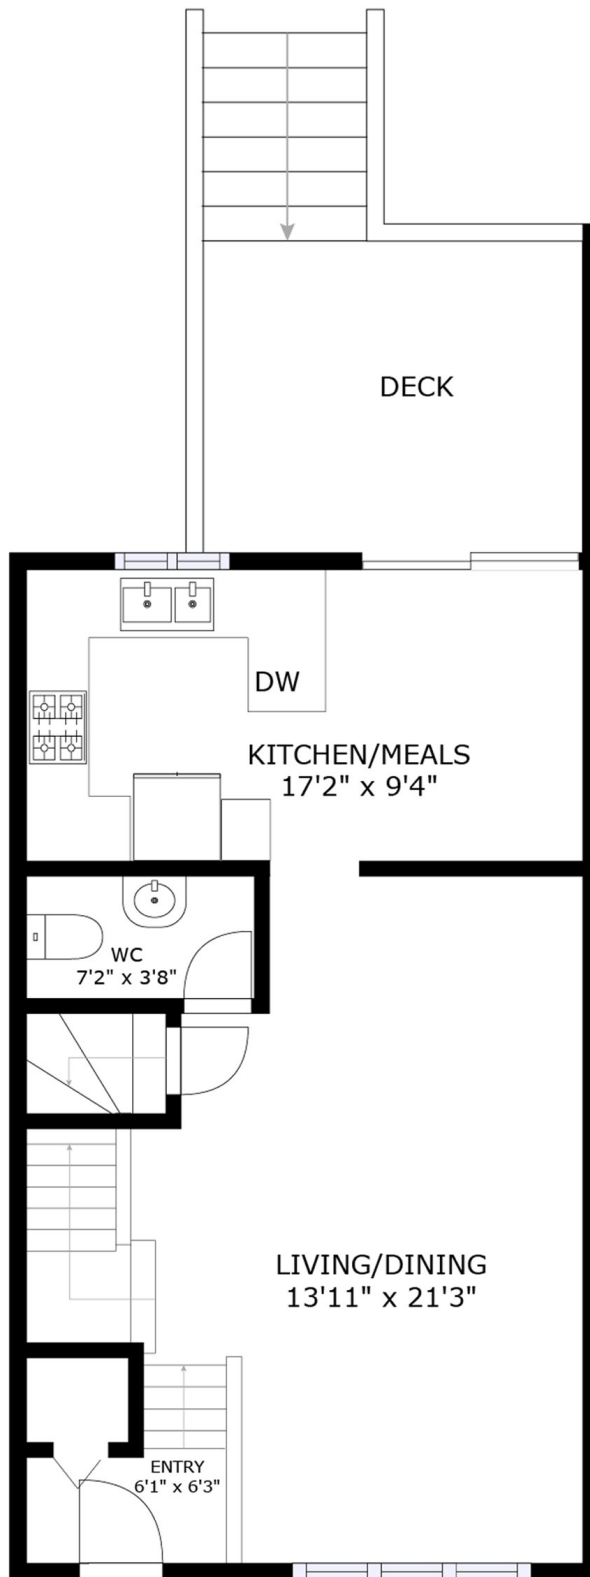

GROSS INTERNAL AREA
 FLOOR 1: 324 sq. ft, FLOOR 2: 528 sq. ft
 FLOOR 3: 518 sq. ft
 EXCLUDED AREA: GARAGE: 170 sq. ft
 REDUCED HEADROOM BELOW
 2.13 M: 23 sq. ft TOTAL: 1,370 sq. ft
 SIZES AND DIMENSIONS ARE APPROXIMATE, ACTUAL MAY VARY.

514-500-5455
 groupeimmosolutions.com
 KW Connexion
 Agence Immobilière

4941 JOLICOEUR, PIERREFONDS
FLOOR 3

GROSS INTERNAL AREA
 FLOOR 1: 324 sq. ft, FLOOR 2: 528 sq. ft
 FLOOR 3: 518 sq. ft
 EXCLUDED AREA: GARAGE: 170 sq. ft
 REDUCED HEADROOM BELOW
 2.13 M: 23 sq. ft TOTAL: 1,370 sq. ft
 SIZES AND DIMENSIONS ARE APPROXIMATE, ACTUAL MAY VARY.