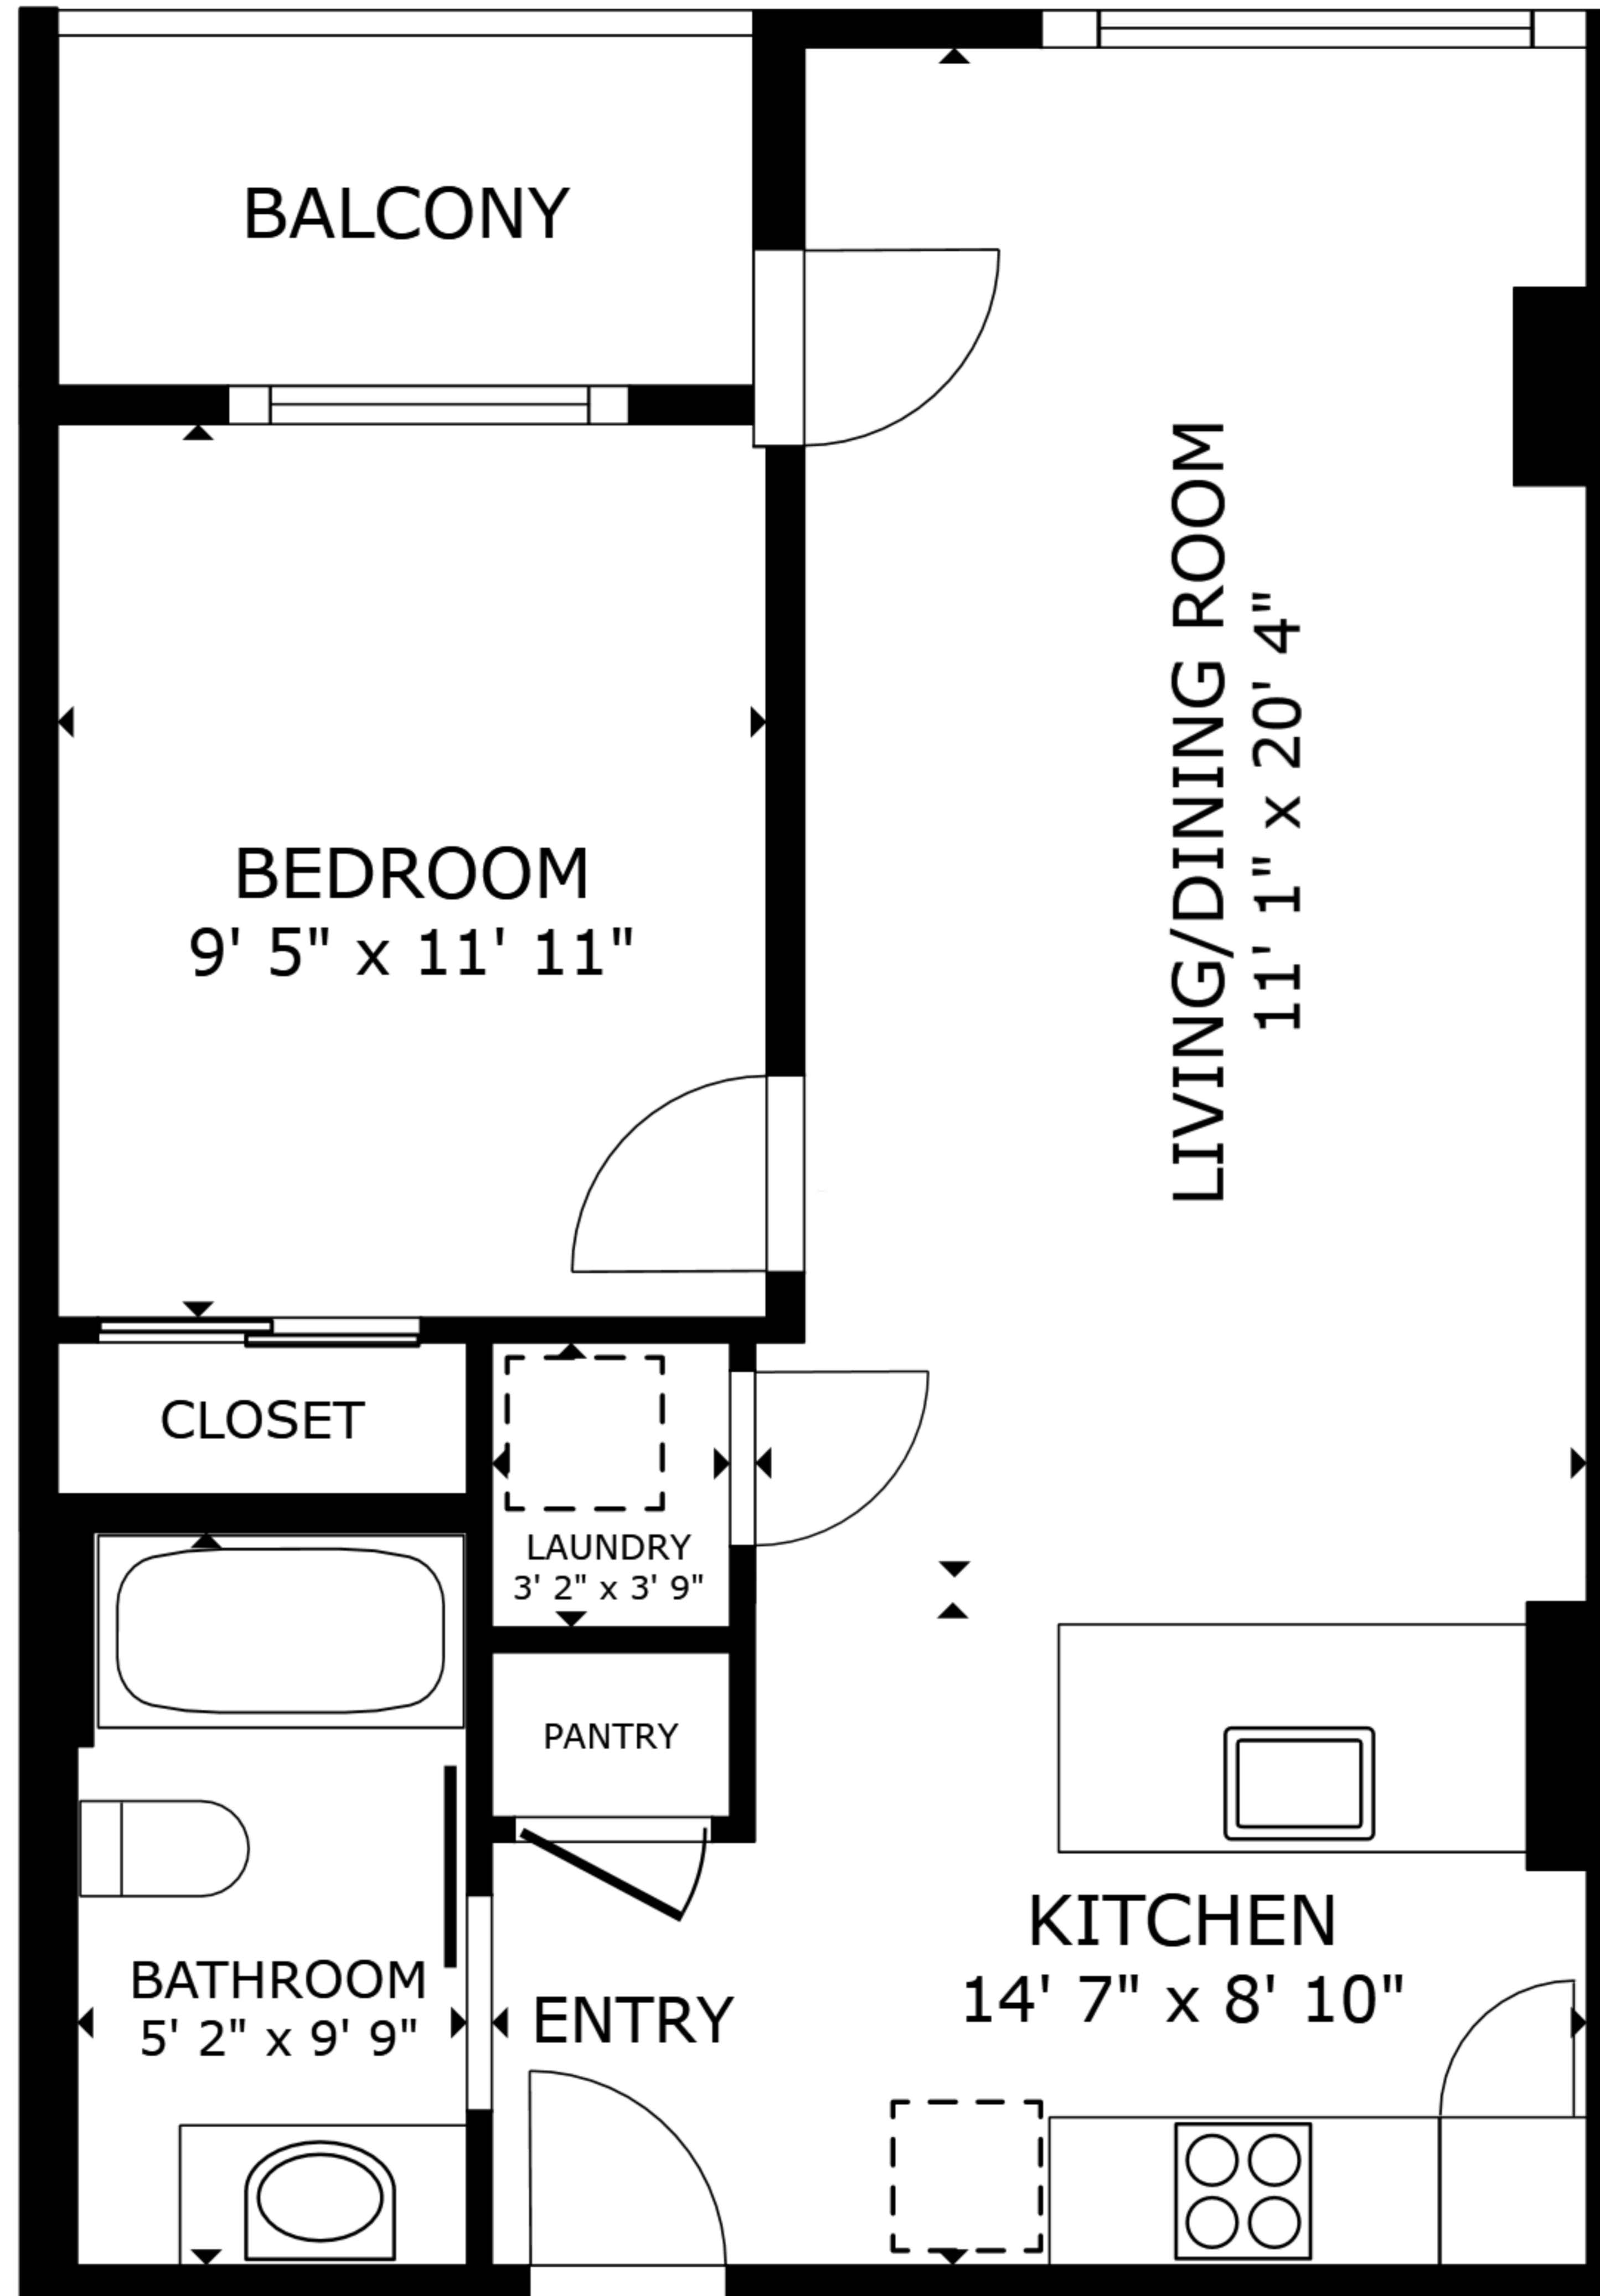

1150 RENÉ LEVESQUE  
#718, MONTRÉAL

GROSS INTERNAL AREA  
FLOOR PLAN 547 sq.ft.  
EXCLUDED AREAS : BALCONY 43 sq.ft.  
TOTAL : 547 sq.ft.

SIZES AND DIMENSIONS ARE APPROXIMATE, ACTUAL MAY VARY.