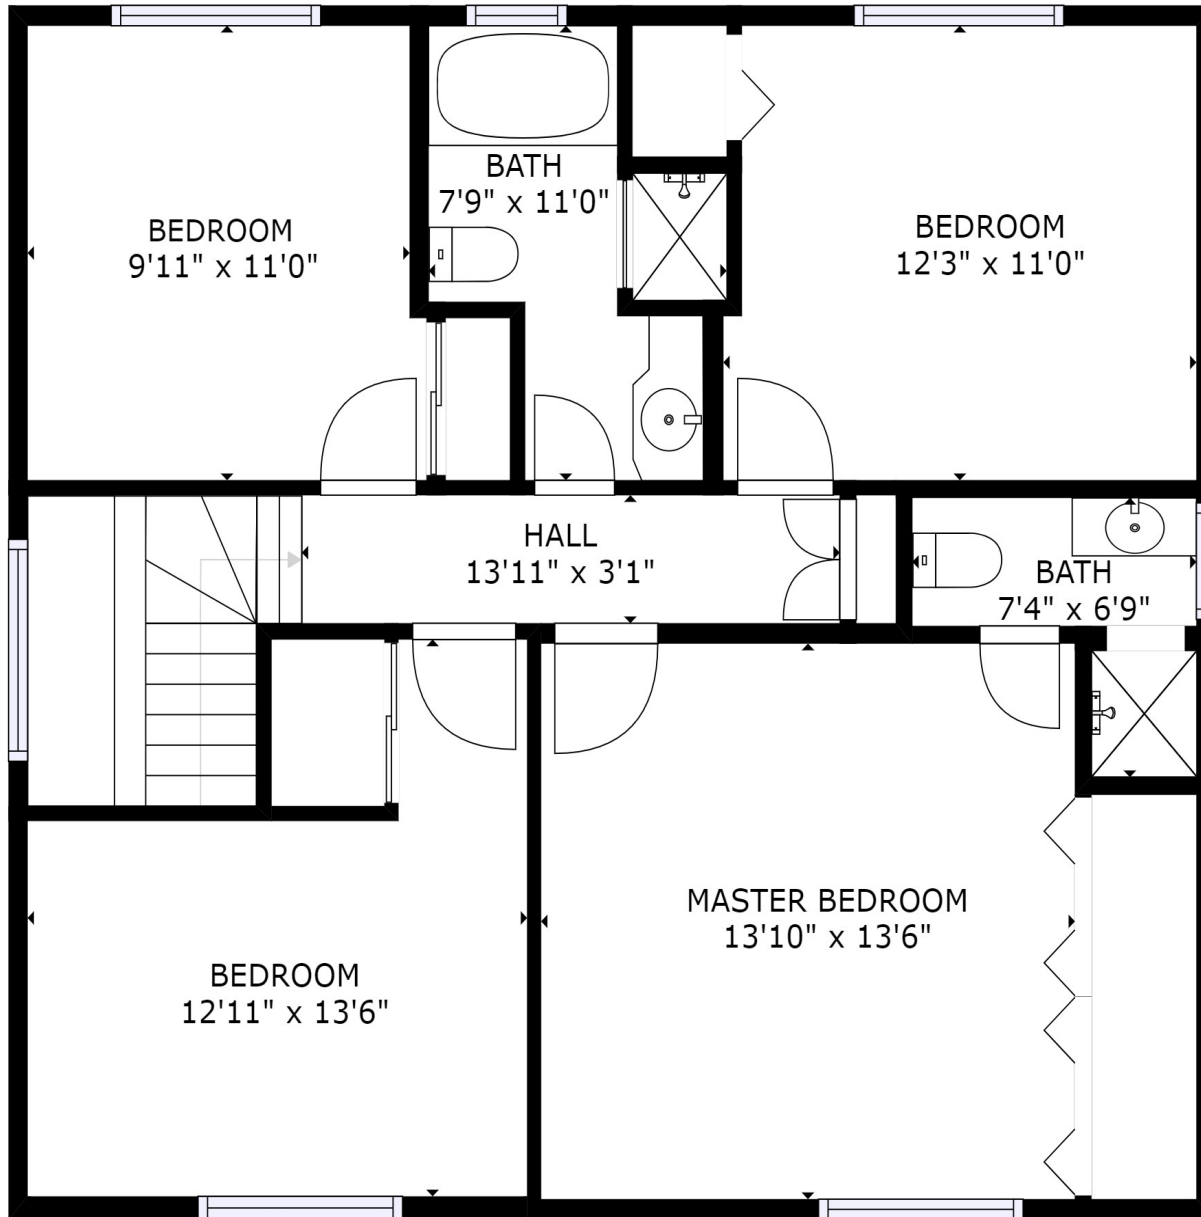

FLOOR 1

GROSS INTERNAL AREA
 FLOOR 1: 1063 sq. ft, FLOOR 2: 1129 sq. ft
 FLOOR 3: 860 sq. ft, EXCLUDED AREAS:
 GARAGE: 369 sq. ft
 TOTAL: 3052 sq. ft
 SIZES AND DIMENSIONS ARE APPROXIMATE, ACTUAL MAY VARY.

kw **CONNEXION**
 KELLERWILLIAMS.
 Wilson Ramcharan - 514-900-5507
 Courtier Immobilier Résidentiel

FLOOR 2

GROSS INTERNAL AREA
 FLOOR 1: 1063 sq. ft, FLOOR 2: 1129 sq. ft
 FLOOR 3: 860 sq. ft, EXCLUDED AREAS:
 GARAGE: 369 sq. ft
 TOTAL: 3052 sq. ft

SIZES AND DIMENSIONS ARE APPROXIMATE, ACTUAL MAY VARY.

KW CONNEXION
 KELLERWILLIAMS.
 Wilson Ramcharan - 514-900-5507
 Courtier Immobilier Résidentiel

GROSS INTERNAL AREA
 FLOOR 1: 1063 sq. ft, FLOOR 2: 1129 sq. ft
 FLOOR 3: 860 sq. ft, EXCLUDED AREAS:
 GARAGE: 369 sq. ft
 TOTAL: 3052 sq. ft
 SIZES AND DIMENSIONS ARE APPROXIMATE, ACTUAL MAY VARY.