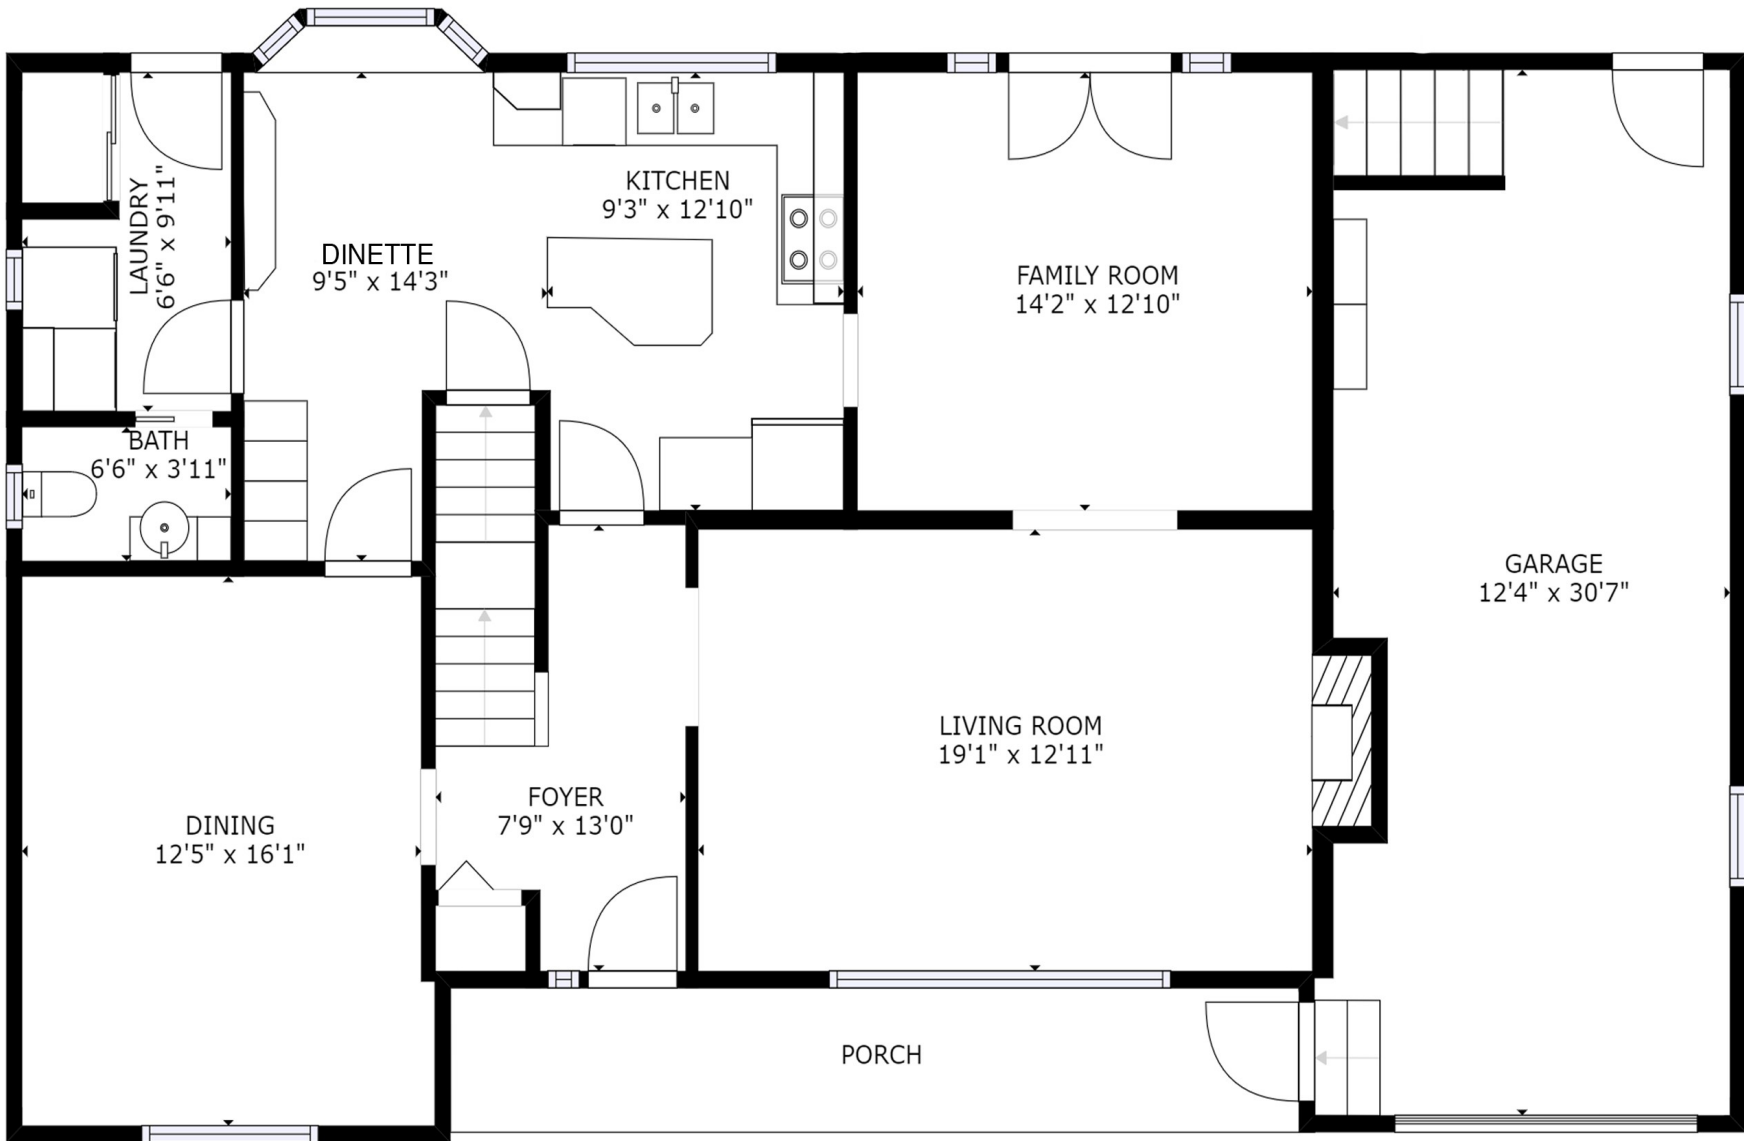

FLOOR 1

GROSS INTERNAL AREA
 FLOOR 1: 1063 sq. ft, FLOOR 2: 1129 sq. ft
 FLOOR 3: 860 sq. ft, EXCLUDED AREAS:
 GARAGE: 369 sq. ft
 TOTAL: 3052 sq. ft
 SIZES AND DIMENSIONS ARE APPROXIMATE, ACTUAL MAY VARY.

kw **CONNEXION**
 KELLERWILLIAMS.
 Wilson Ramcharan - 514-900-5507
 Courtier Immobilier Résidentiel

FLOOR 2

GROSS INTERNAL AREA
 FLOOR 1: 1063 sq. ft, FLOOR 2: 1129 sq. ft
 FLOOR 3: 860 sq. ft, EXCLUDED AREAS:
 GARAGE: 369 sq. ft
 TOTAL: 3052 sq. ft

SIZES AND DIMENSIONS ARE APPROXIMATE, ACTUAL MAY VARY.

KW CONNEXION
 KELLERWILLIAMS.
 Wilson Ramcharan - 514-900-5507
 Courtier Immobilier Résidentiel

GROSS INTERNAL AREA
 FLOOR 1: 1063 sq. ft, FLOOR 2: 1129 sq. ft
 FLOOR 3: 860 sq. ft, EXCLUDED AREAS:
 GARAGE: 369 sq. ft
 TOTAL: 3052 sq. ft
 SIZES AND DIMENSIONS ARE APPROXIMATE, ACTUAL MAY VARY.