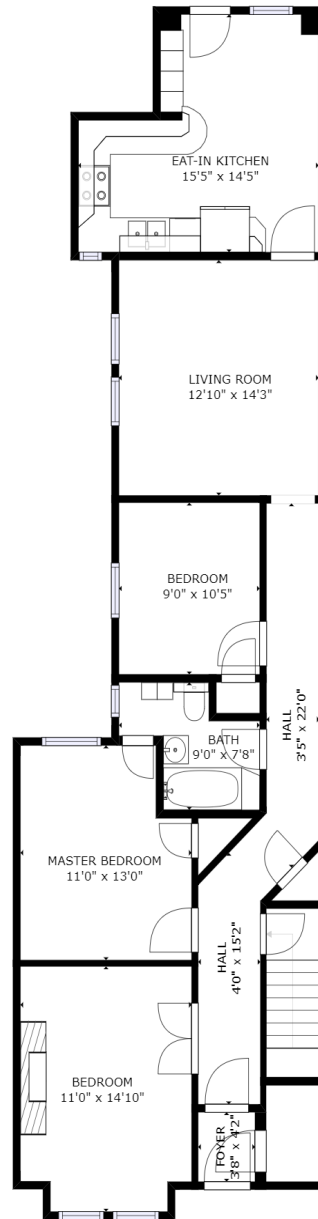

GROSS INTERNAL AREA  
FLOOR 1: 858 sq ft, FLOOR 2: 1090 sq ft  
TOTAL: 1948 sq ft

SIZES AND DIMENSIONS ARE APPROXIMATE, ACTUAL MAY VARY.

GROSS INTERNAL AREA  
 FLOOR 1: 858 sq ft, FLOOR 2: 1090 sq ft  
 TOTAL: 1948 sq ft

SIZES AND DIMENSIONS ARE APPROXIMATE, ACTUAL MAY VARY.