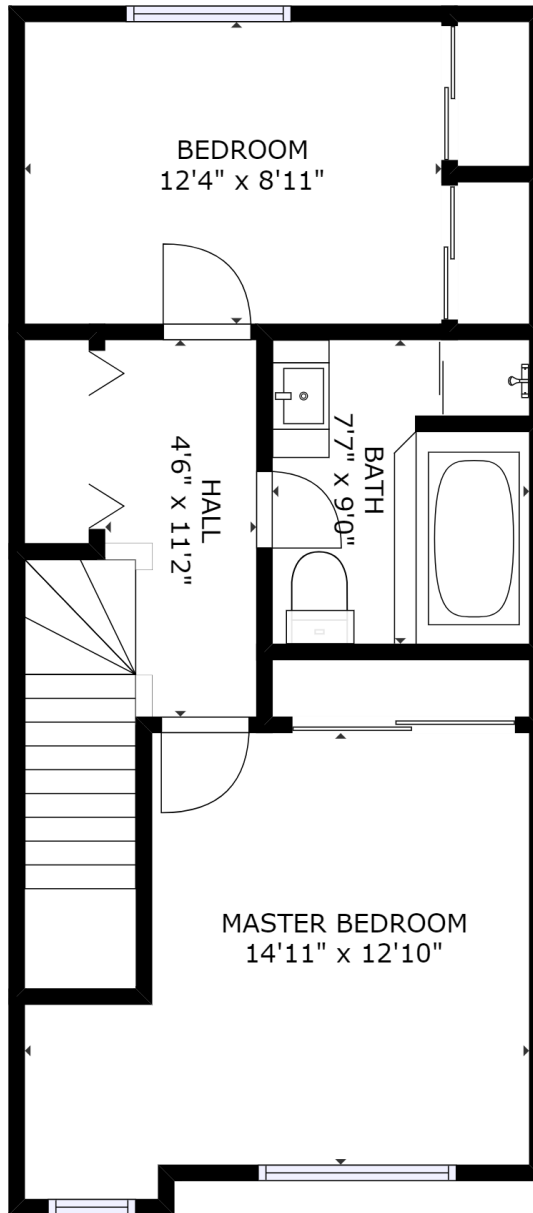

GROSS INTERNAL AREA
FLOOR 1 : 477 sq ft, FLOOR 2 : 498 sq ft
FLOOR 3 : 511 sq ft, EXCLUDED AREAS :
DECK: 38 sq ft
TOTAL: 1486 sq ft

SIZES AND DIMENSIONS ARE APPROXIMATE, ACTUAL MAY VARY.

FLOOR 1

kw PRESTIGE
KELLERWILLIAMS.

Wilson Ramcharan - 514-869-7625
Courtier Immobilier Résidentiel

GROSS INTERNAL AREA
 FLOOR 1 : 477 sq ft, FLOOR 2 : 498 sq ft
 FLOOR 3 : 511 sq ft, EXCLUDED AREAS :
 DECK: 38 sq ft
 TOTAL: 1486 sq ft

SIZES AND DIMENSIONS ARE APPROXIMATE, ACTUAL MAY VARY.

GROSS INTERNAL AREA
 FLOOR 1 : 477 sq ft, FLOOR 2 : 498 sq ft
 FLOOR 3 : 511 sq ft, EXCLUDED AREAS :
 DECK: 38 sq ft
 TOTAL: 1486 sq ft

SIZES AND DIMENSIONS ARE APPROXIMATE, ACTUAL MAY VARY.