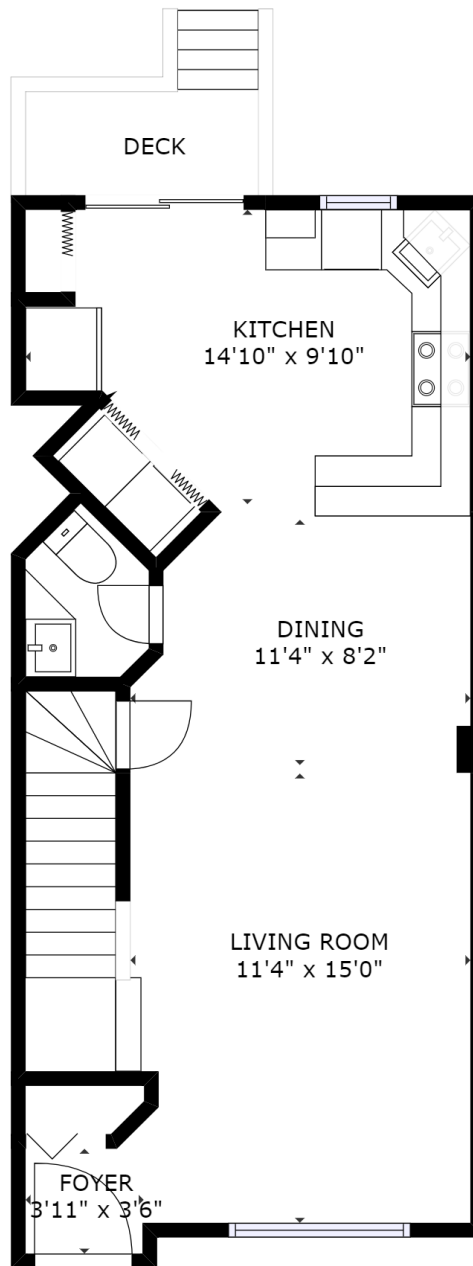

GROSS INTERNAL AREA
FLOOR 1 : 477 sq ft, FLOOR 2 : 498 sq ft
FLOOR 3 : 511 sq ft, EXCLUDED AREAS :
DECK: 38 sq ft
TOTAL: 1486 sq ft

SIZES AND DIMENSIONS ARE APPROXIMATE, ACTUAL MAY VARY.

FLOOR 1

kw PRESTIGE
KELLERWILLIAMS.

Wilson Ramcharan - 514-869-7625
Courtier Immobilier Résidentiel

GROSS INTERNAL AREA
 FLOOR 1 : 477 sq ft, FLOOR 2 : 498 sq ft
 FLOOR 3 : 511 sq ft, EXCLUDED AREAS :
 DECK: 38 sq ft
 TOTAL: 1486 sq ft

SIZES AND DIMENSIONS ARE APPROXIMATE, ACTUAL MAY VARY.

GROSS INTERNAL AREA
 FLOOR 1 : 477 sq ft, FLOOR 2 : 498 sq ft
 FLOOR 3 : 511 sq ft, EXCLUDED AREAS :
 DECK: 38 sq ft
 TOTAL: 1486 sq ft

SIZES AND DIMENSIONS ARE APPROXIMATE, ACTUAL MAY VARY.