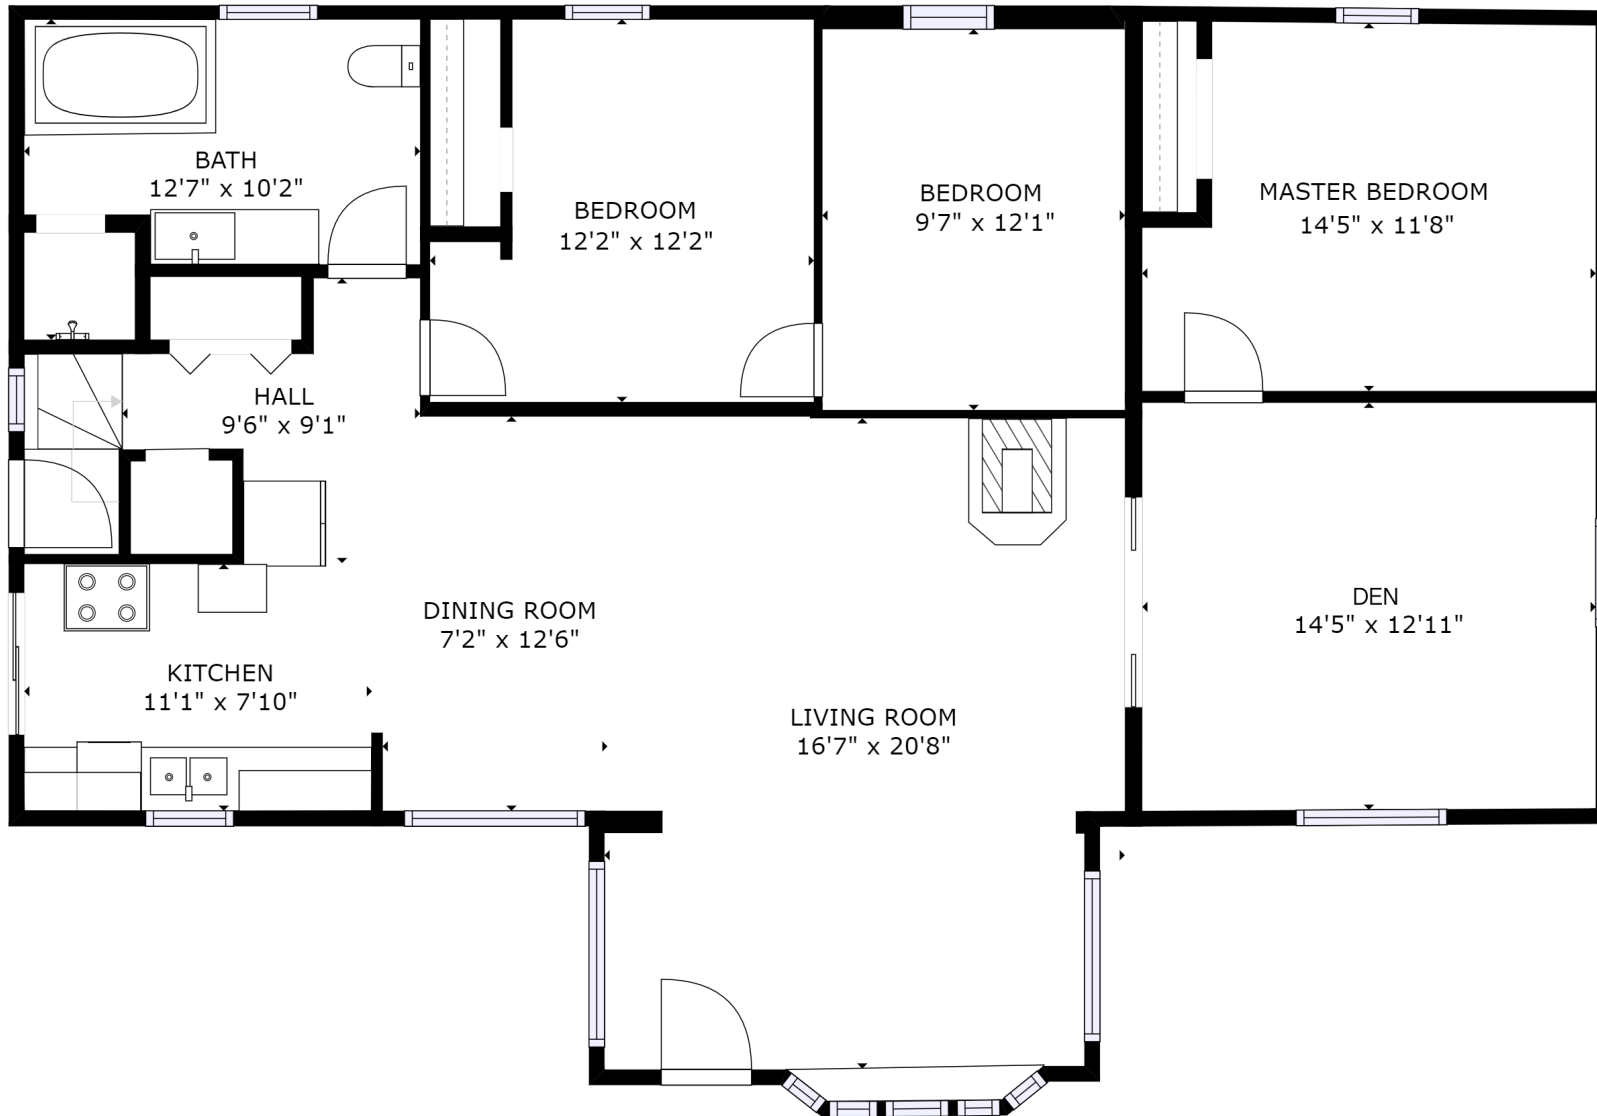

FLOOR 1

GROSS INTERNAL AREA  
 FLOOR 1: 1028 sq ft, FLOOR 2: 1376 sq ft  
 TOTAL: 2405 sq ft  
 SIZES AND DIMENSIONS ARE APPROXIMATE, ACTUAL MAY VARY.

**kw** PRESTIGE  
 KELLERWILLIAMS.

Wilson Ramcharan - 514-869-7625  
 Courtier Immobilier Résidentiel

FLOOR 2

GROSS INTERNAL AREA  
 FLOOR 1: 1028 sq ft, FLOOR 2: 1376 sq ft  
 TOTAL: 2405 sq ft  
 SIZES AND DIMENSIONS ARE APPROXIMATE, ACTUAL MAY VARY.

**kw** PRESTIGE  
 KELLERWILLIAMS.

Wilson Ramcharan - 514-869-7625  
 Courtier Immobilier Résidentiel