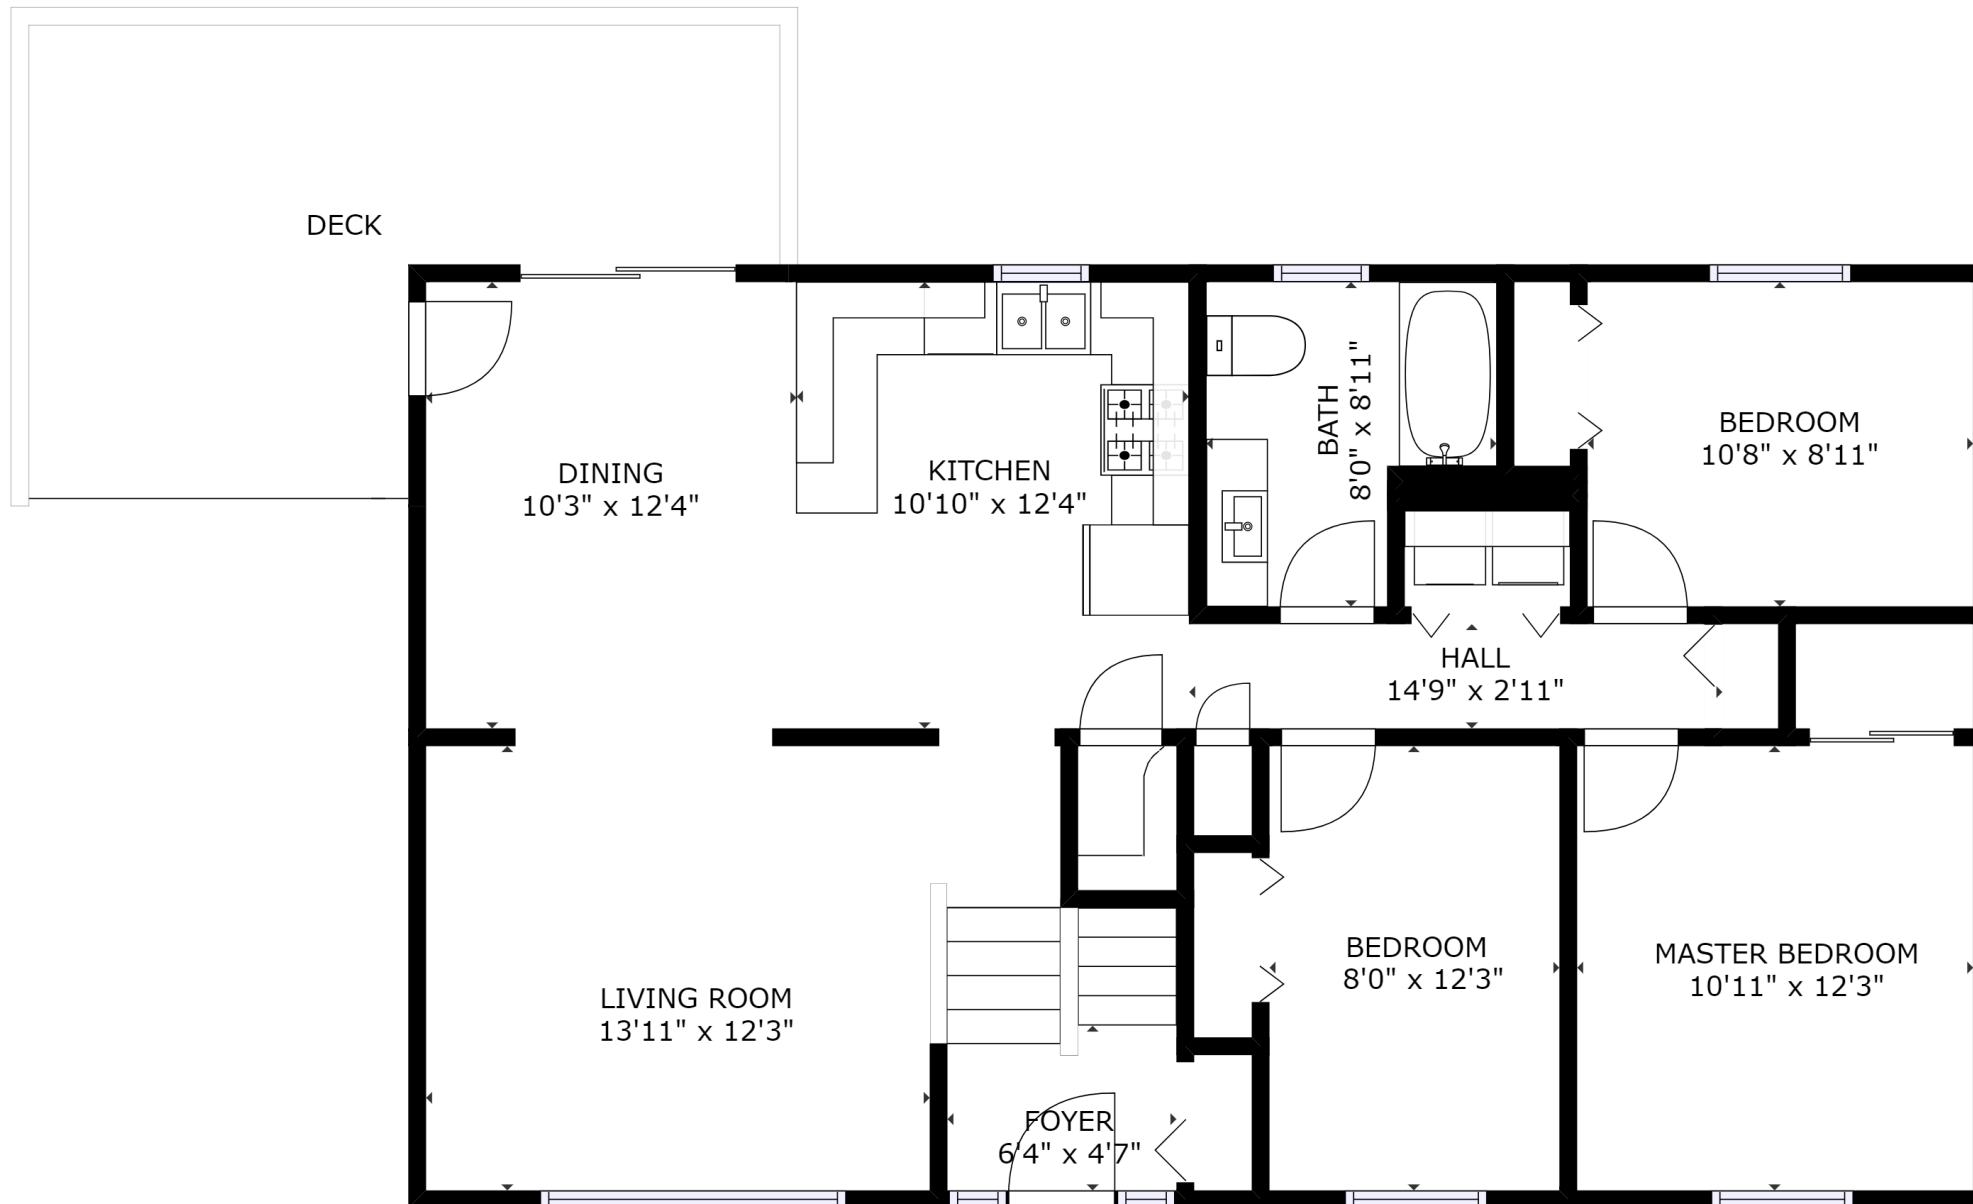

GROSS INTERNAL AREA
 FLOOR 1 : 982 sq ft, FLOOR 2 : 1072 sq ft
 EXCLUDED AREAS : DECK: 212 sq ft
 REDUCED HEADROOM BELOW 1.5M: 8 sq ft
 TOTAL: 2054 sq ft
 SIZES AND DIMENSIONS ARE APPROXIMATE, ACTUAL MAY VARY.

FLOOR 1

kwPRESTIGE
 KELLERWILLIAMS.

Wilson Ramcharan - 514-869-7625
 Courtier Immobilier Résidentiel

GROSS INTERNAL AREA
 FLOOR 1 : 982 sq ft, FLOOR 2 : 1072 sq ft
 EXCLUDED AREAS : DECK: 212 sq ft
 REDUCED HEADROOM BELOW 1.5M: 8 sq ft
 TOTAL: 2054 sq ft